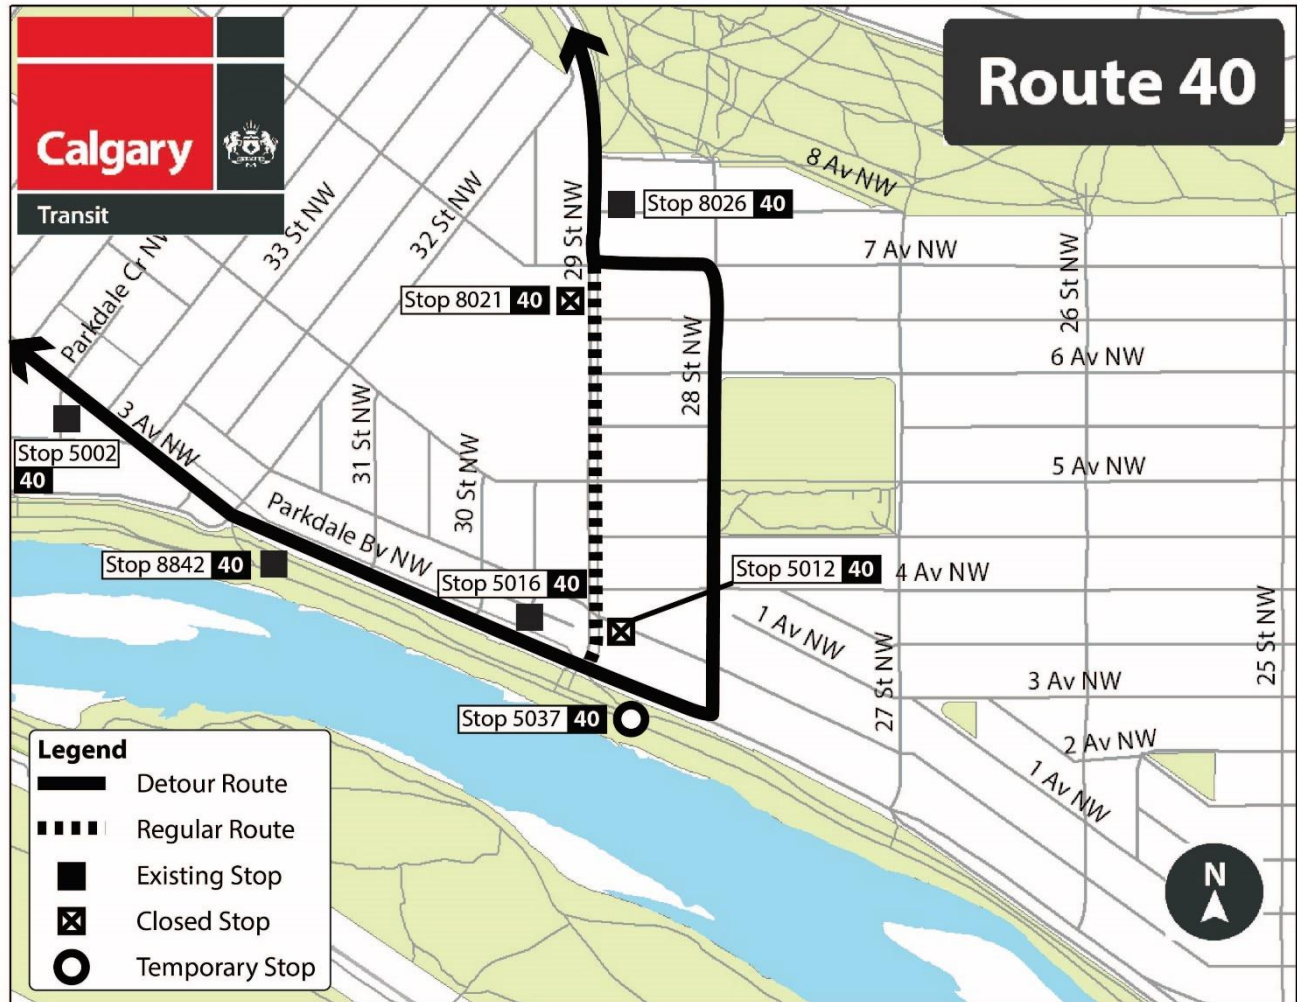

Calgary

Transit

# Route 40

## Legend

- Detour Route
- Regular Route
- Existing Stop
- Closed Stop
- Temporary Stop