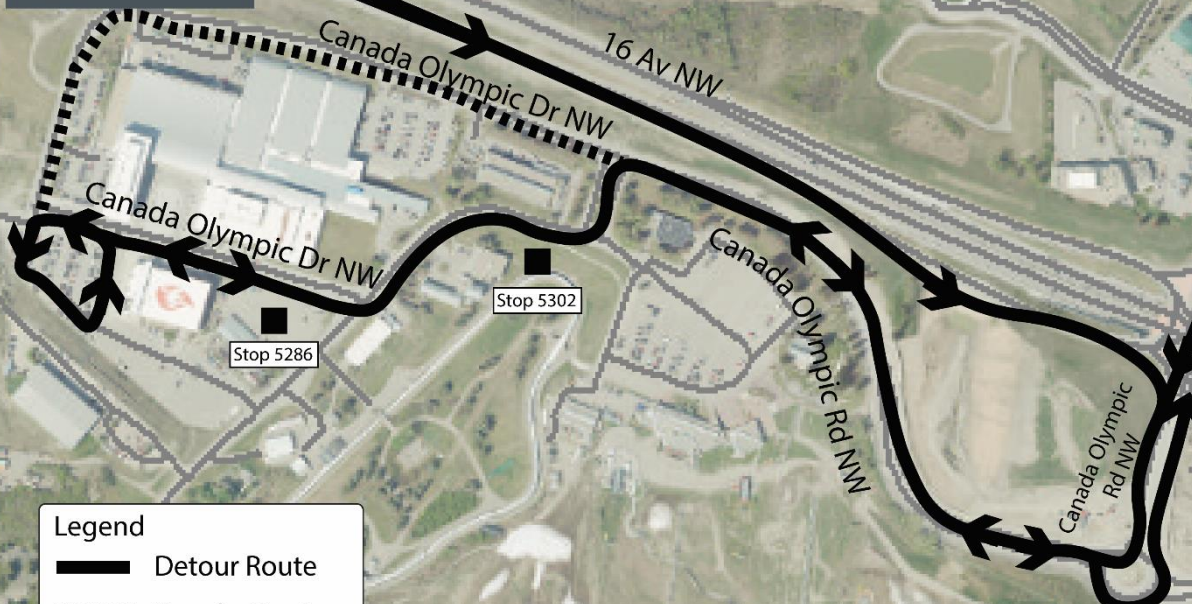

Calgary

Transit

Route 408

Legend

-  Detour Route
-  Regular Route
-  Regular Stop