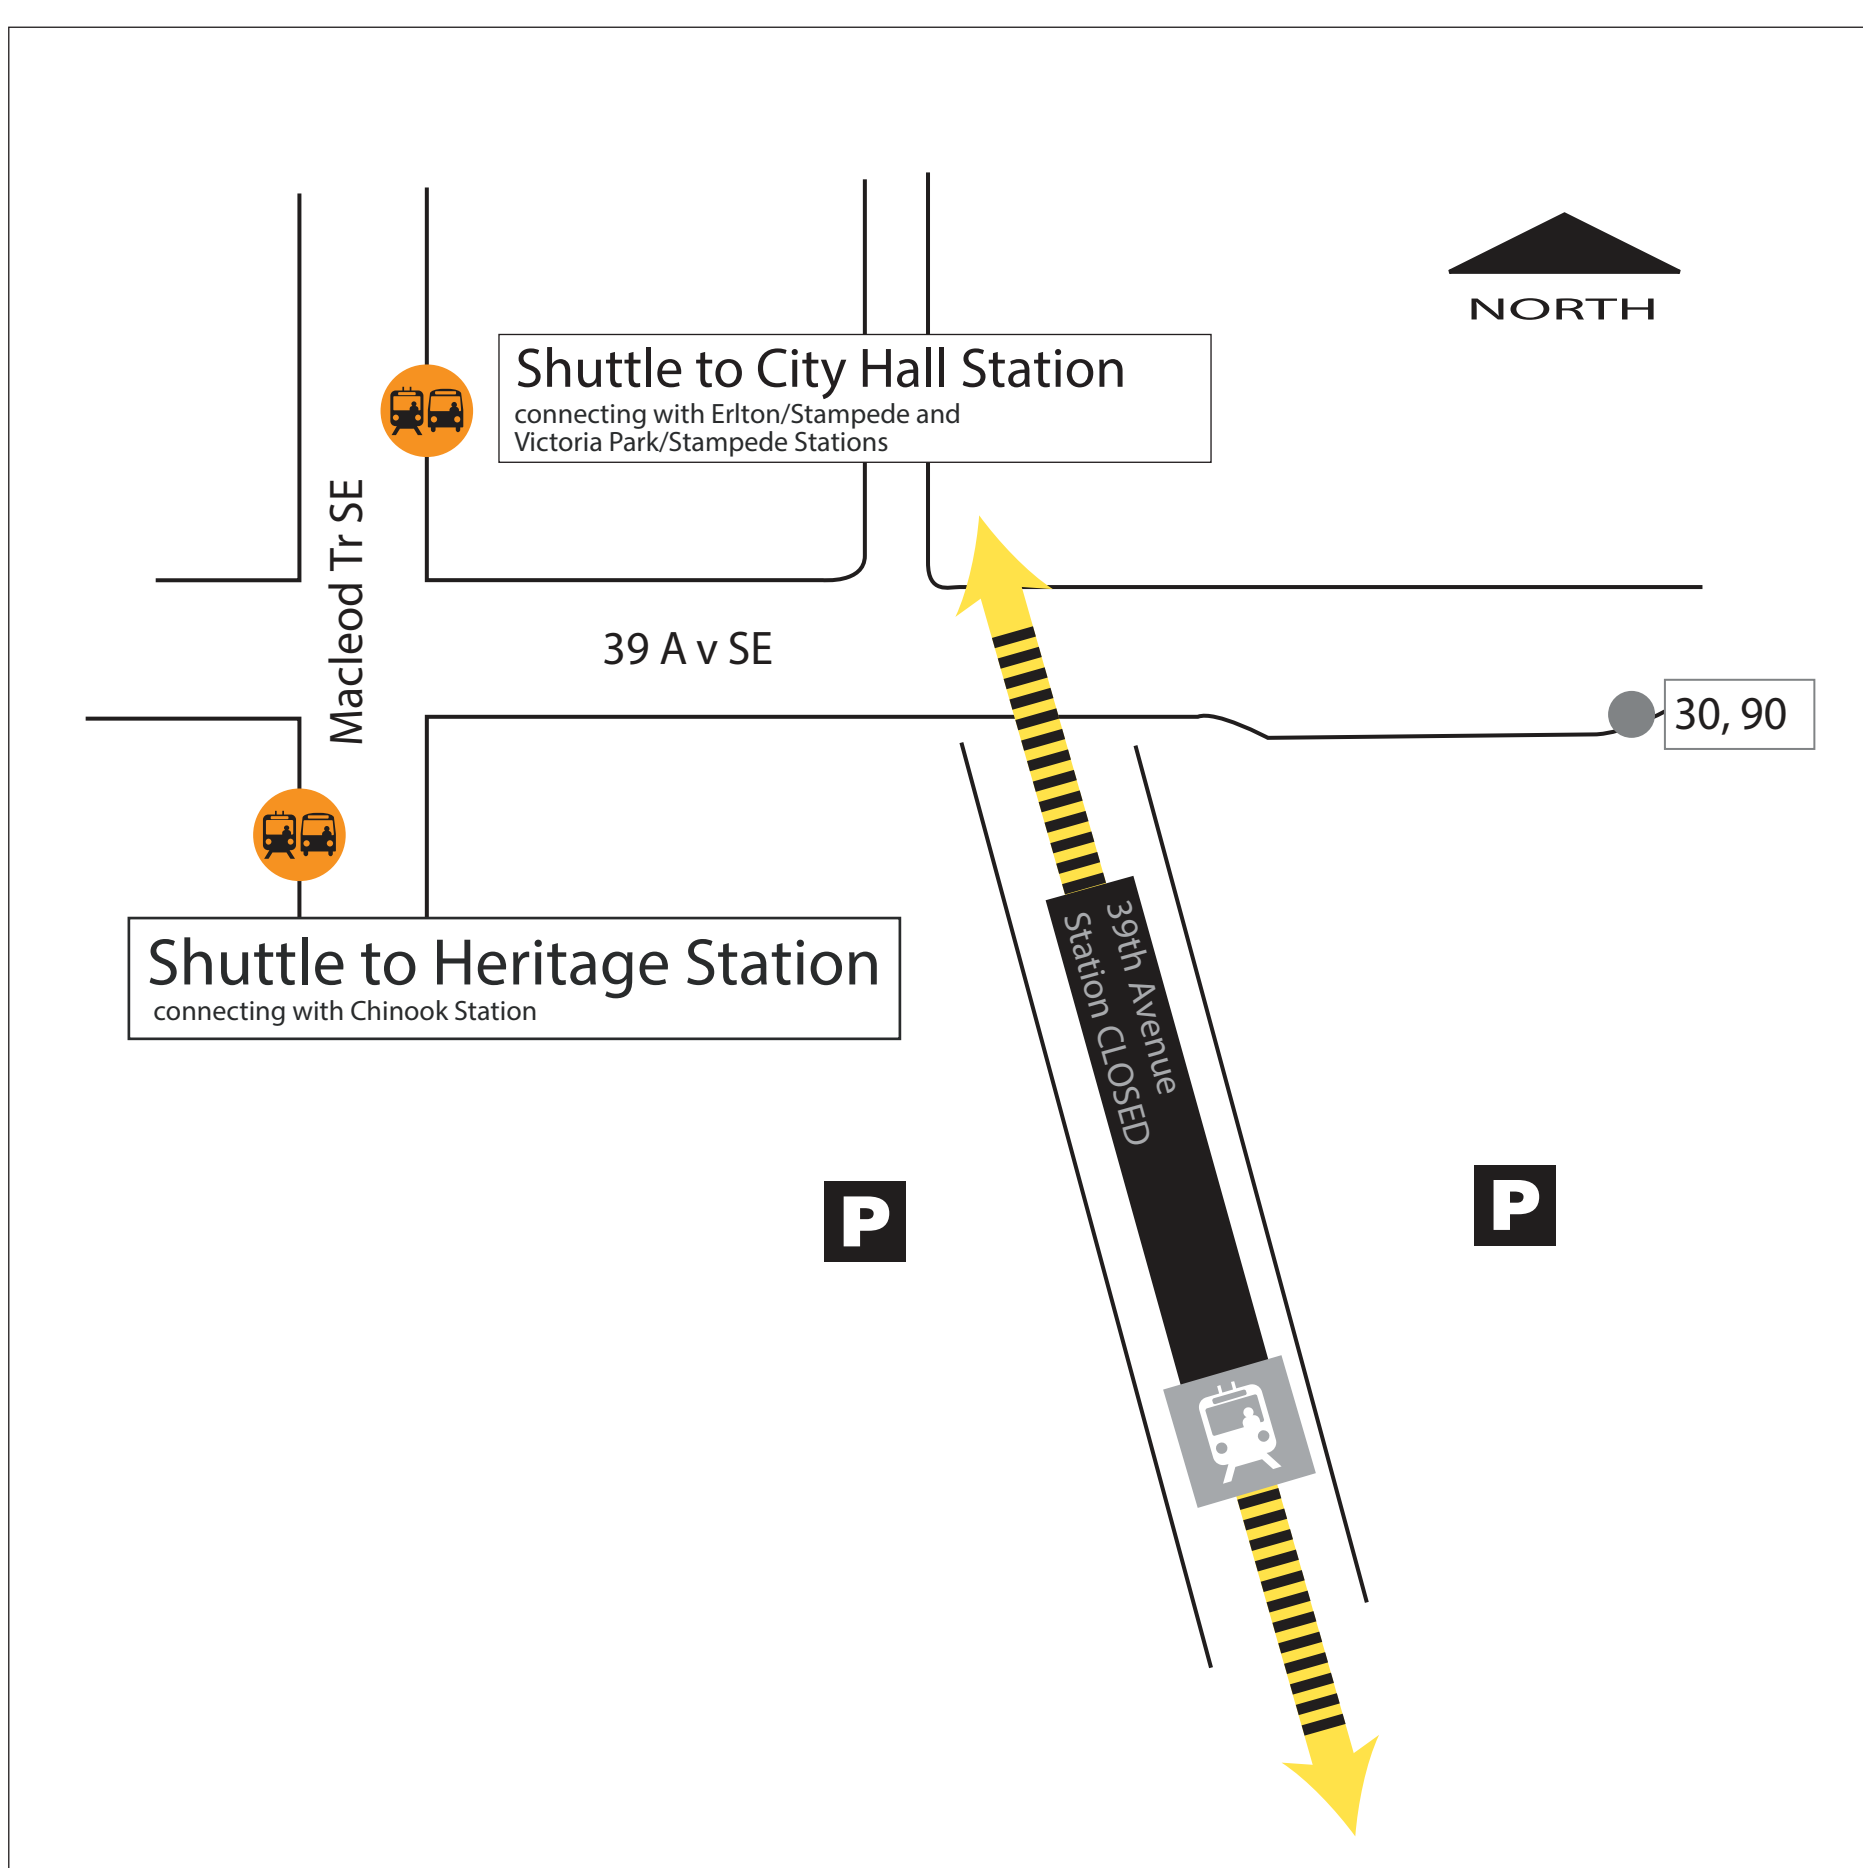

39 Avenue Station CLOSED Sept. 16-17

Shuttle buses replace CTrains between Heritage and City Hall stations

Catch shuttles on Macleod Trail

Going north (Tuscany)

Catch the shuttle on the near side of Macleod Trail at 39 Ave S.E. The shuttle goes to Erlton, Victoria Park and City Hall Stations. From City Hall you can catch all other CTrains.

Going south (Somerset)

Catch the shuttle on the far side of Macleod Trail at 39 Ave S.E. The shuttle goes to Chinook and Heritage stations. You can catch the Somerset CTrain at Heritage Station.