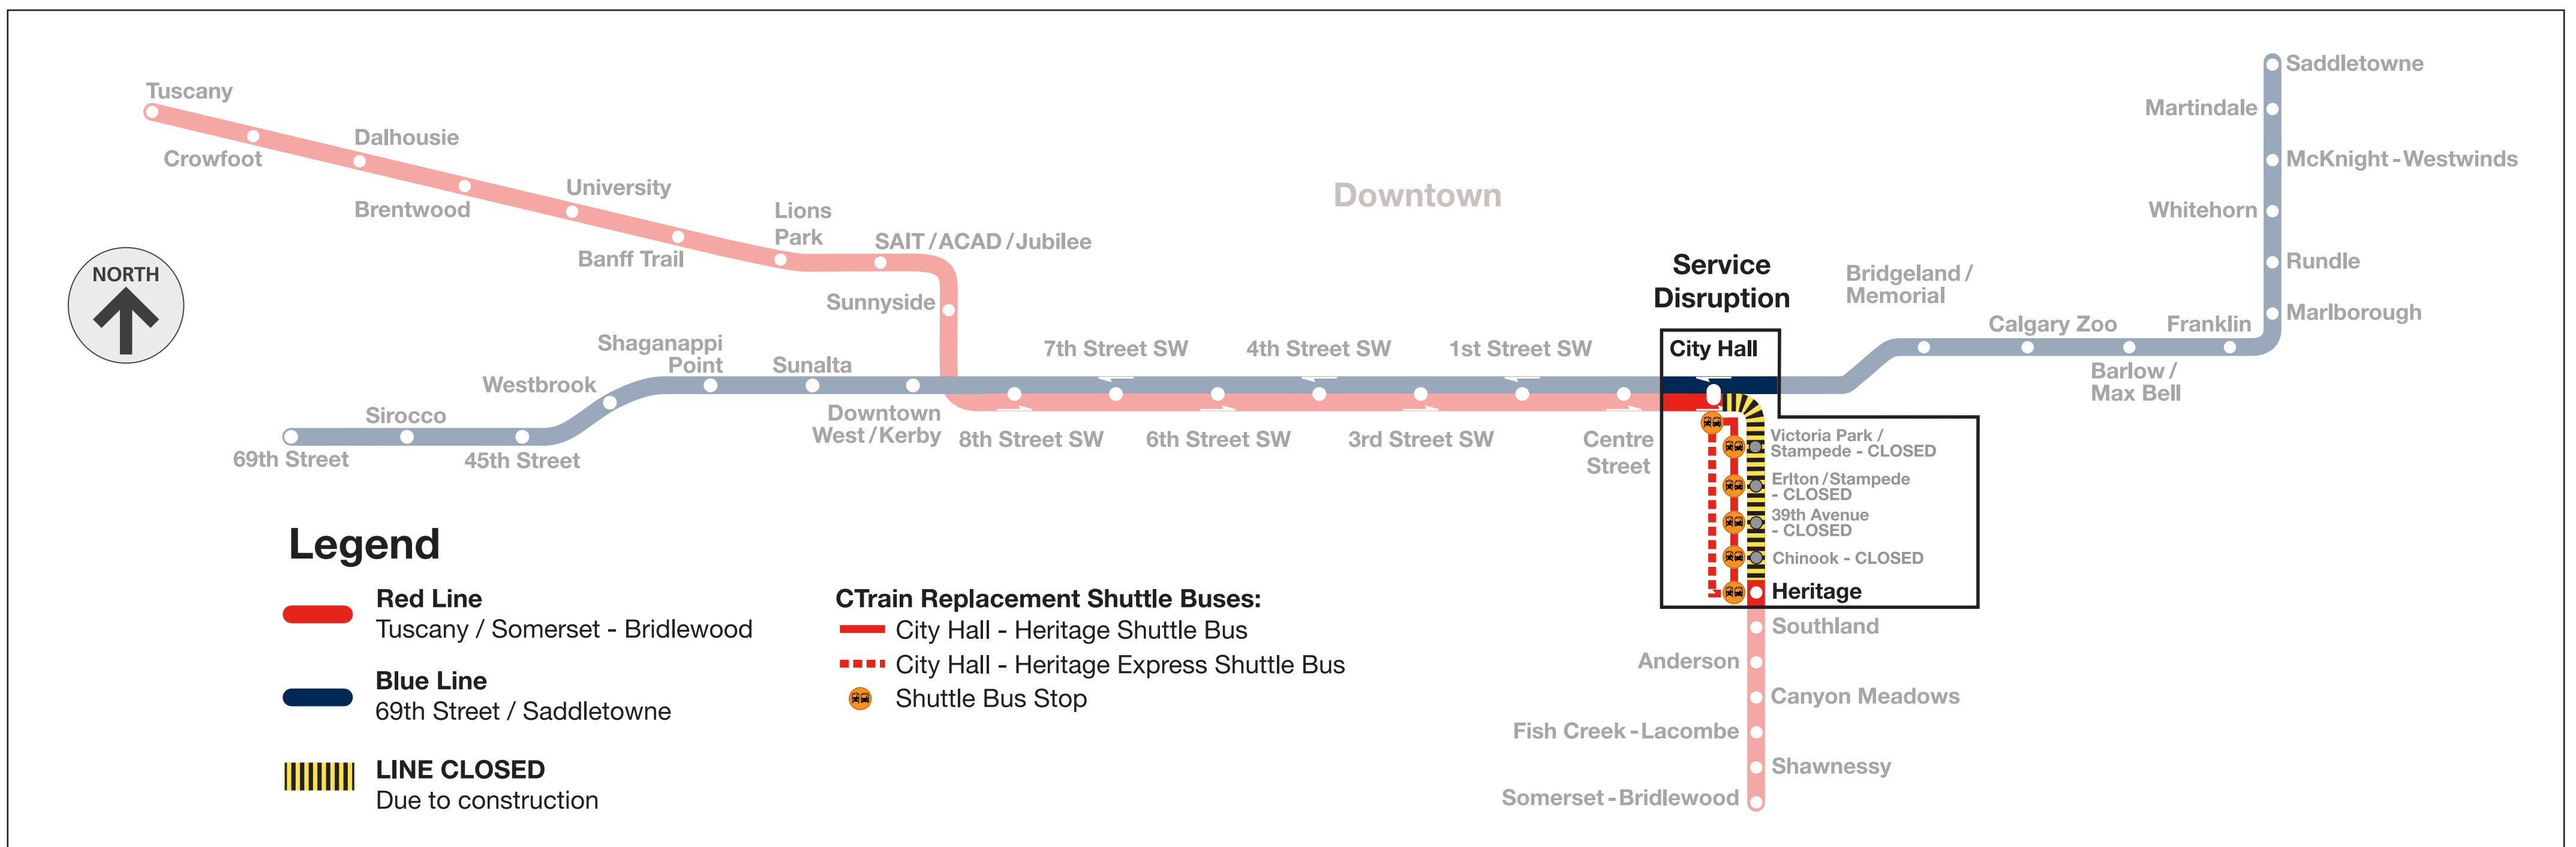

39 Avenue Station CLOSED Sept. 16-17

Shuttle buses replace CTrains between Heritage and City Hall stations

Catch shuttles on Macleod Trail

Going north (Tuscany)

Catch the shuttle on the near side of Macleod Trail at 39 Ave S.E. The shuttle goes to Erlton, Victoria Park and City Hall Stations. From City Hall you can catch all other CTrains.

Going south (Somerset)

Catch the shuttle on the far side of Macleod Trail at 39 Ave S.E. The shuttle goes to Chinook and Heritage stations. You can catch the Somerset CTrain at Heritage Station.