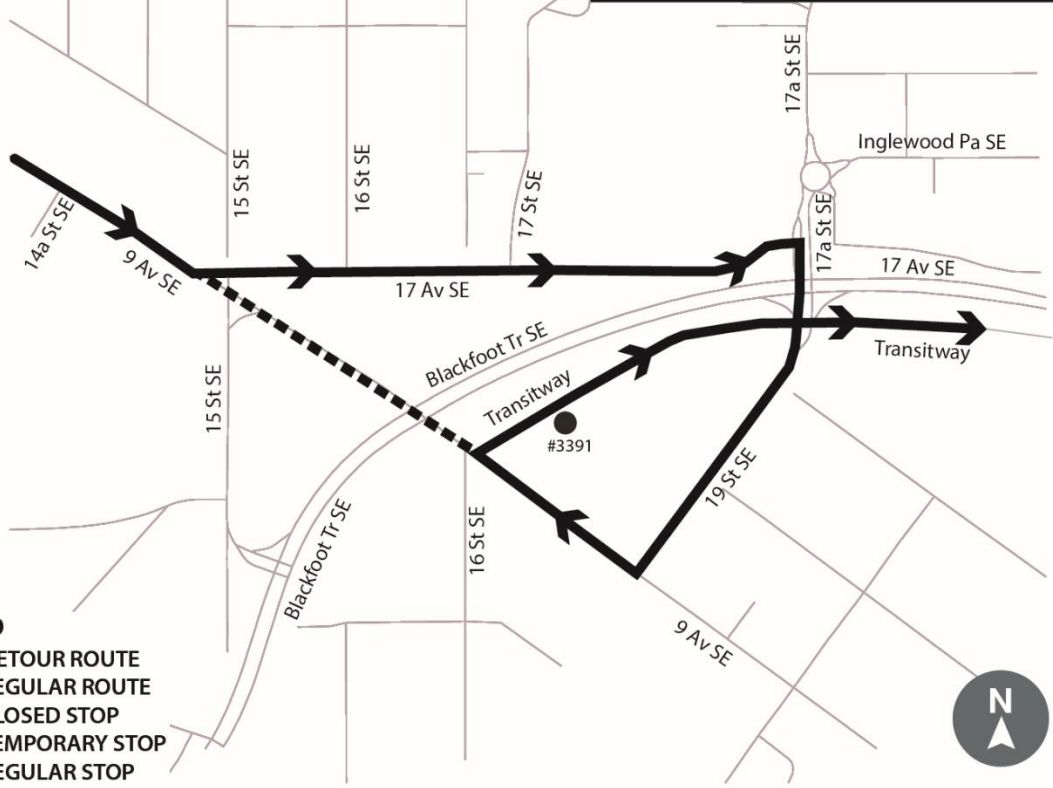

MAX PURPLE (307) TO EAST HILLS

LEGEND

- DETOUR ROUTE
- REGULAR ROUTE
- CLOSED STOP
- TEMPORARY STOP
- REGULAR STOP