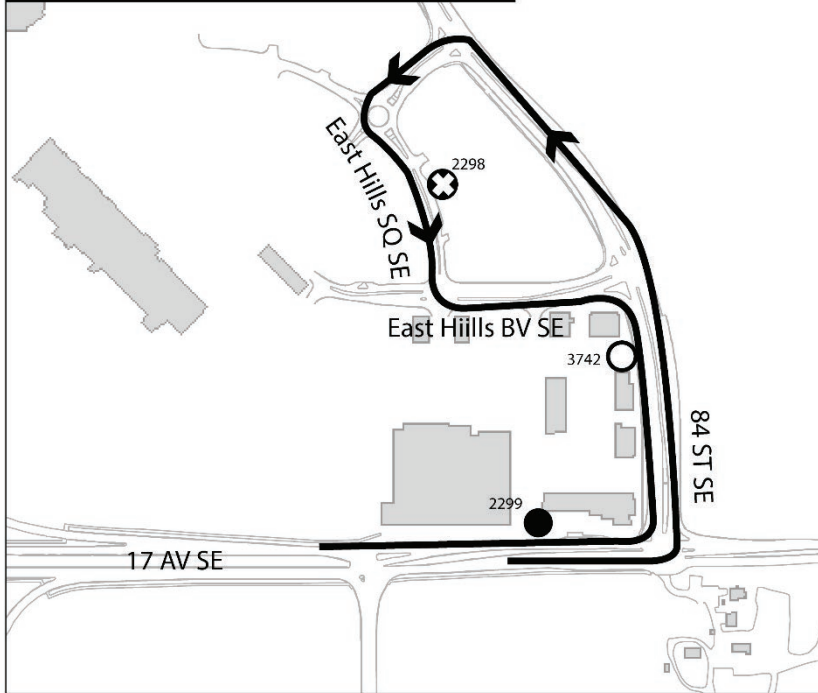

Max Purple & Route 68

	Detour Route
	Regular Stop
	New Stop
	Closed Stop