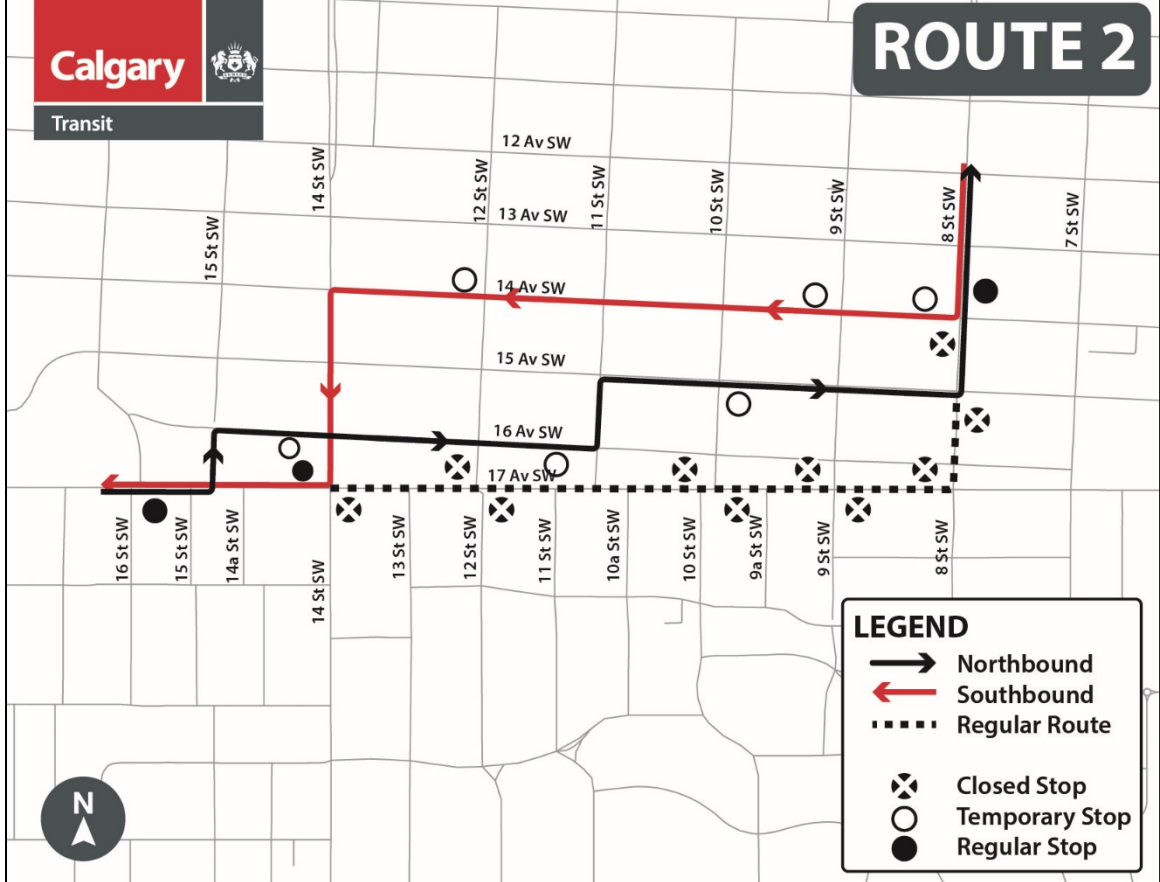

Calgary

Transit

# ROUTE 2

**LEGEND**

- Northbound
- ← Southbound
- ⋯ Regular Route
- ⊗ Closed Stop
- Temporary Stop
- Regular Stop