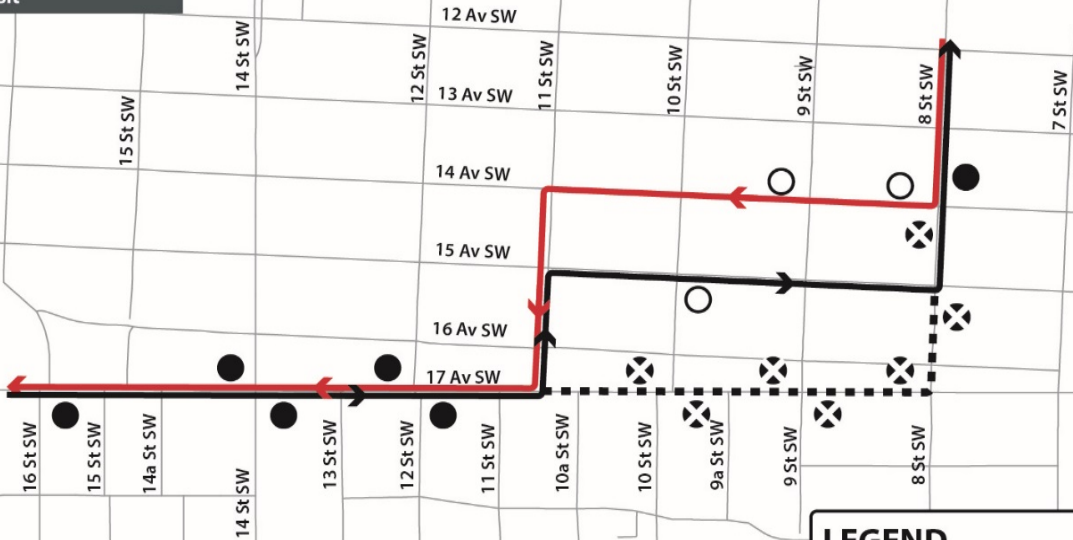

Calgary

Transit

ROUTE 2

LEGEND

- Northbound
- ← Southbound
- - - Regular Route
- ⊗ Closed Stop
- Temporary Stop
- Regular Stop