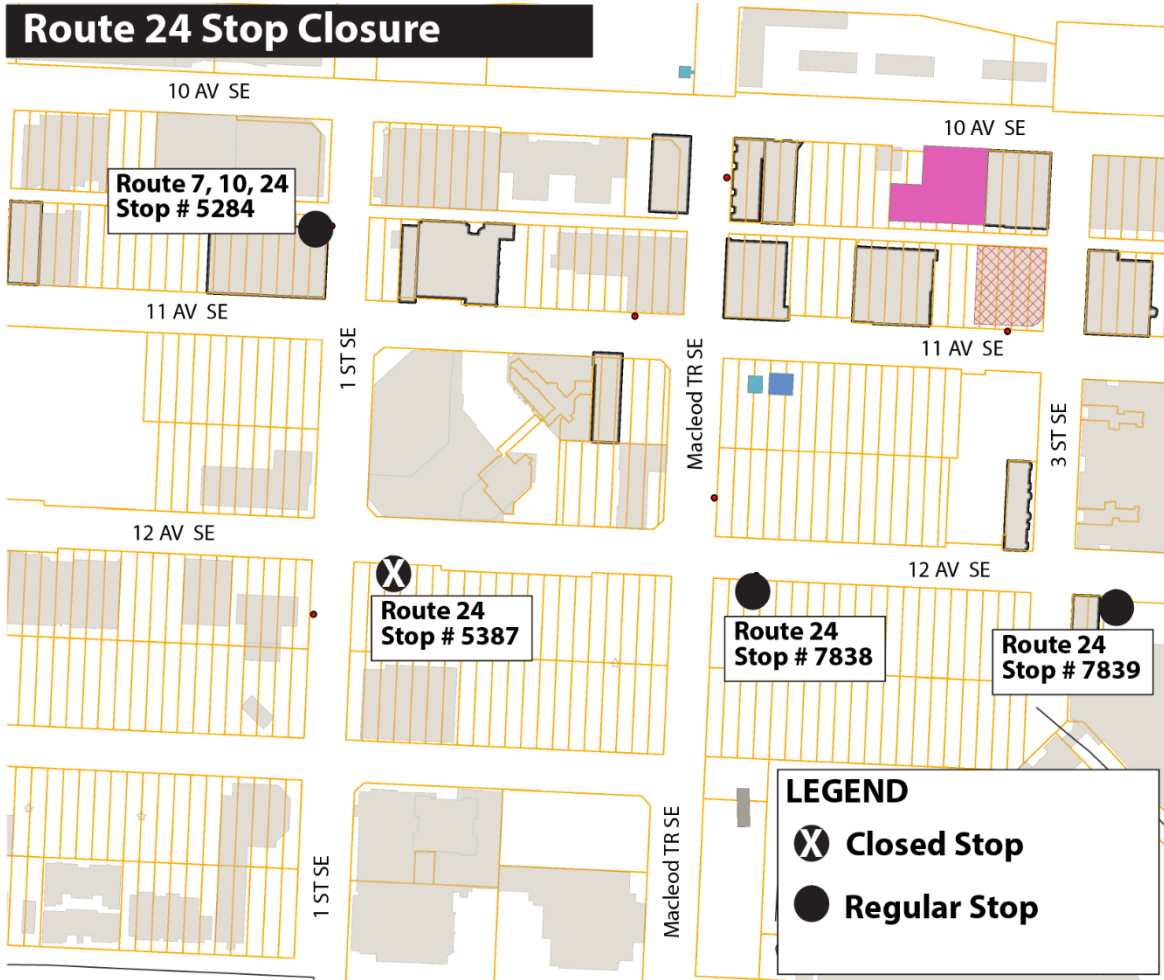

Route 24 Stop Closure

Route 7, 10, 24
Stop # 5284

X
Route 24
Stop # 5387

Route 24
Stop # 7838

Route 24
Stop # 7839

LEGEND

- X Closed Stop
- Regular Stop