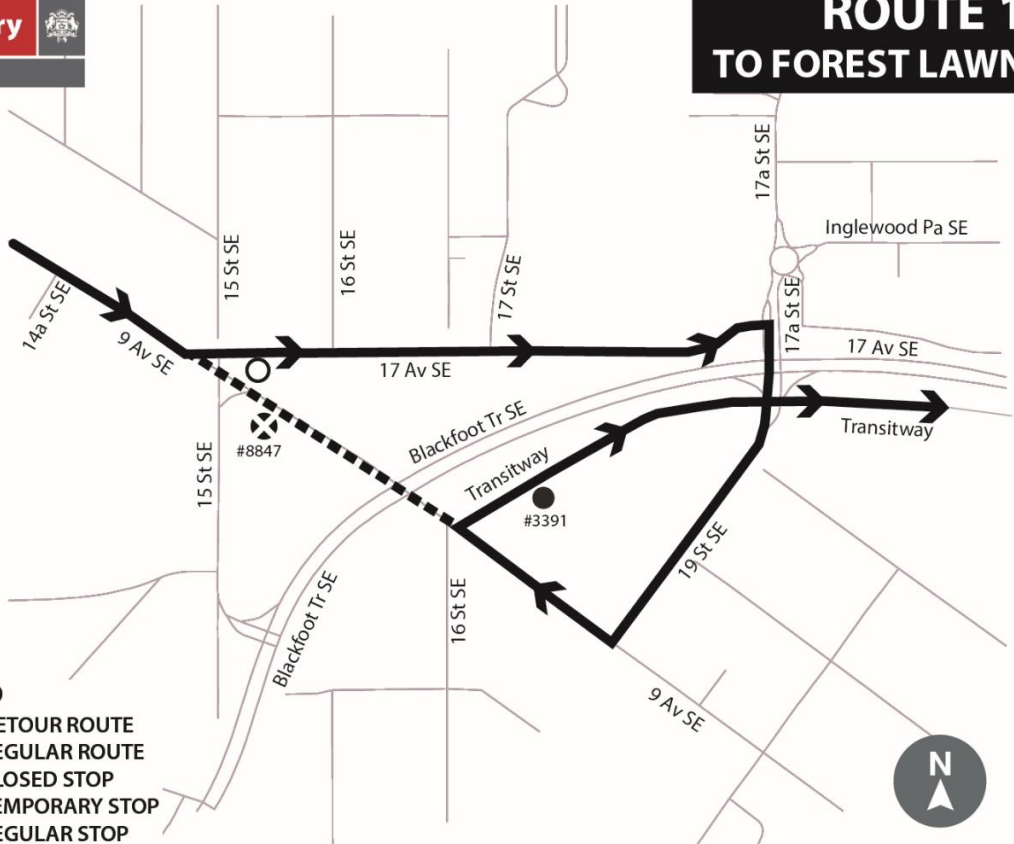

Calgary

Transit

ROUTE 1 TO FOREST LAWN

LEGEND

- DETOUR ROUTE
- REGULAR ROUTE
- CLOSED STOP
- TEMPORARY STOP
- REGULAR STOP