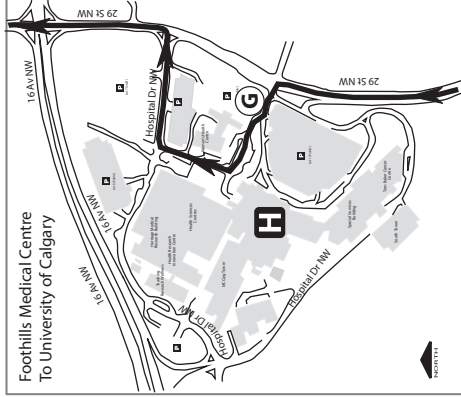

Sunnyside/University of Calgary Route 104

- LEGEND**
- Route
 - Bus Terminal
 - CTrain Line
 - CTrain Station
 - MAX Station
 - Time Point
 - Intersecting Route
 - Park and Ride