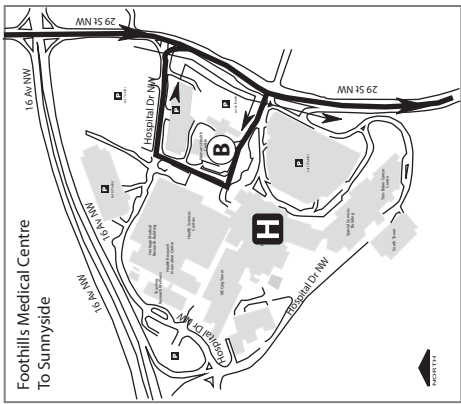

Sunnyside/University of Calgary Route 104

- LEGEND**
- Route
 - Bus Terminal
 - CTrain Line
 - CTrain Station
 - MAX Station
 - Time Point
 - Intersecting Route
 - Park and Ride