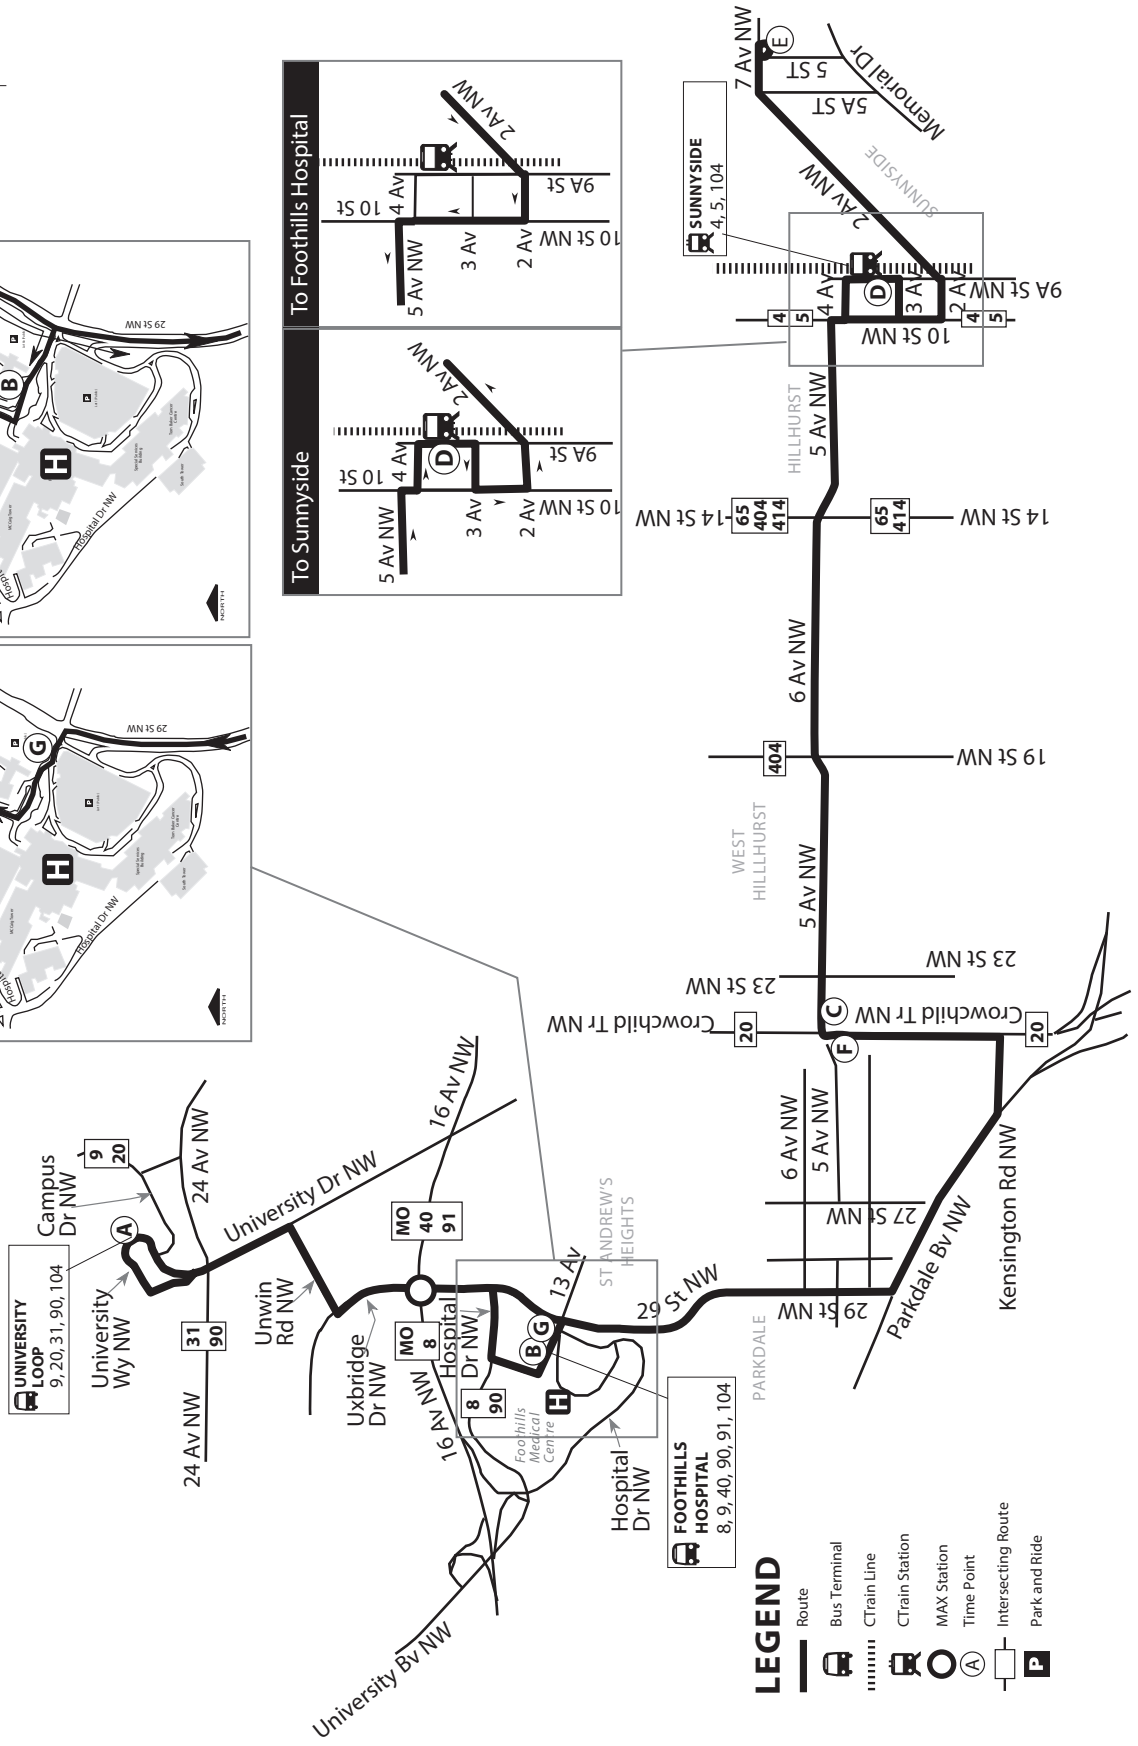

Sunnyside/University of Calgary Route 104

- LEGEND**
- Route
 - Bus Terminal
 - CTrain Line
 - CTrain Station
 - MAX Station
 - Time Point
 - Intersecting Route
 - Park and Ride