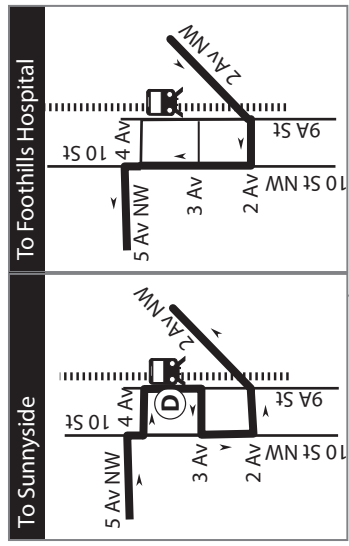

Sunnyside/University of Calgary Route 104

- LEGEND**
- Route
 - Bus Terminal
 - CTrain Line
 - CTrain Station
 - MAX Station
 - Time Point
 - Intersecting Route
 - Park and Ride