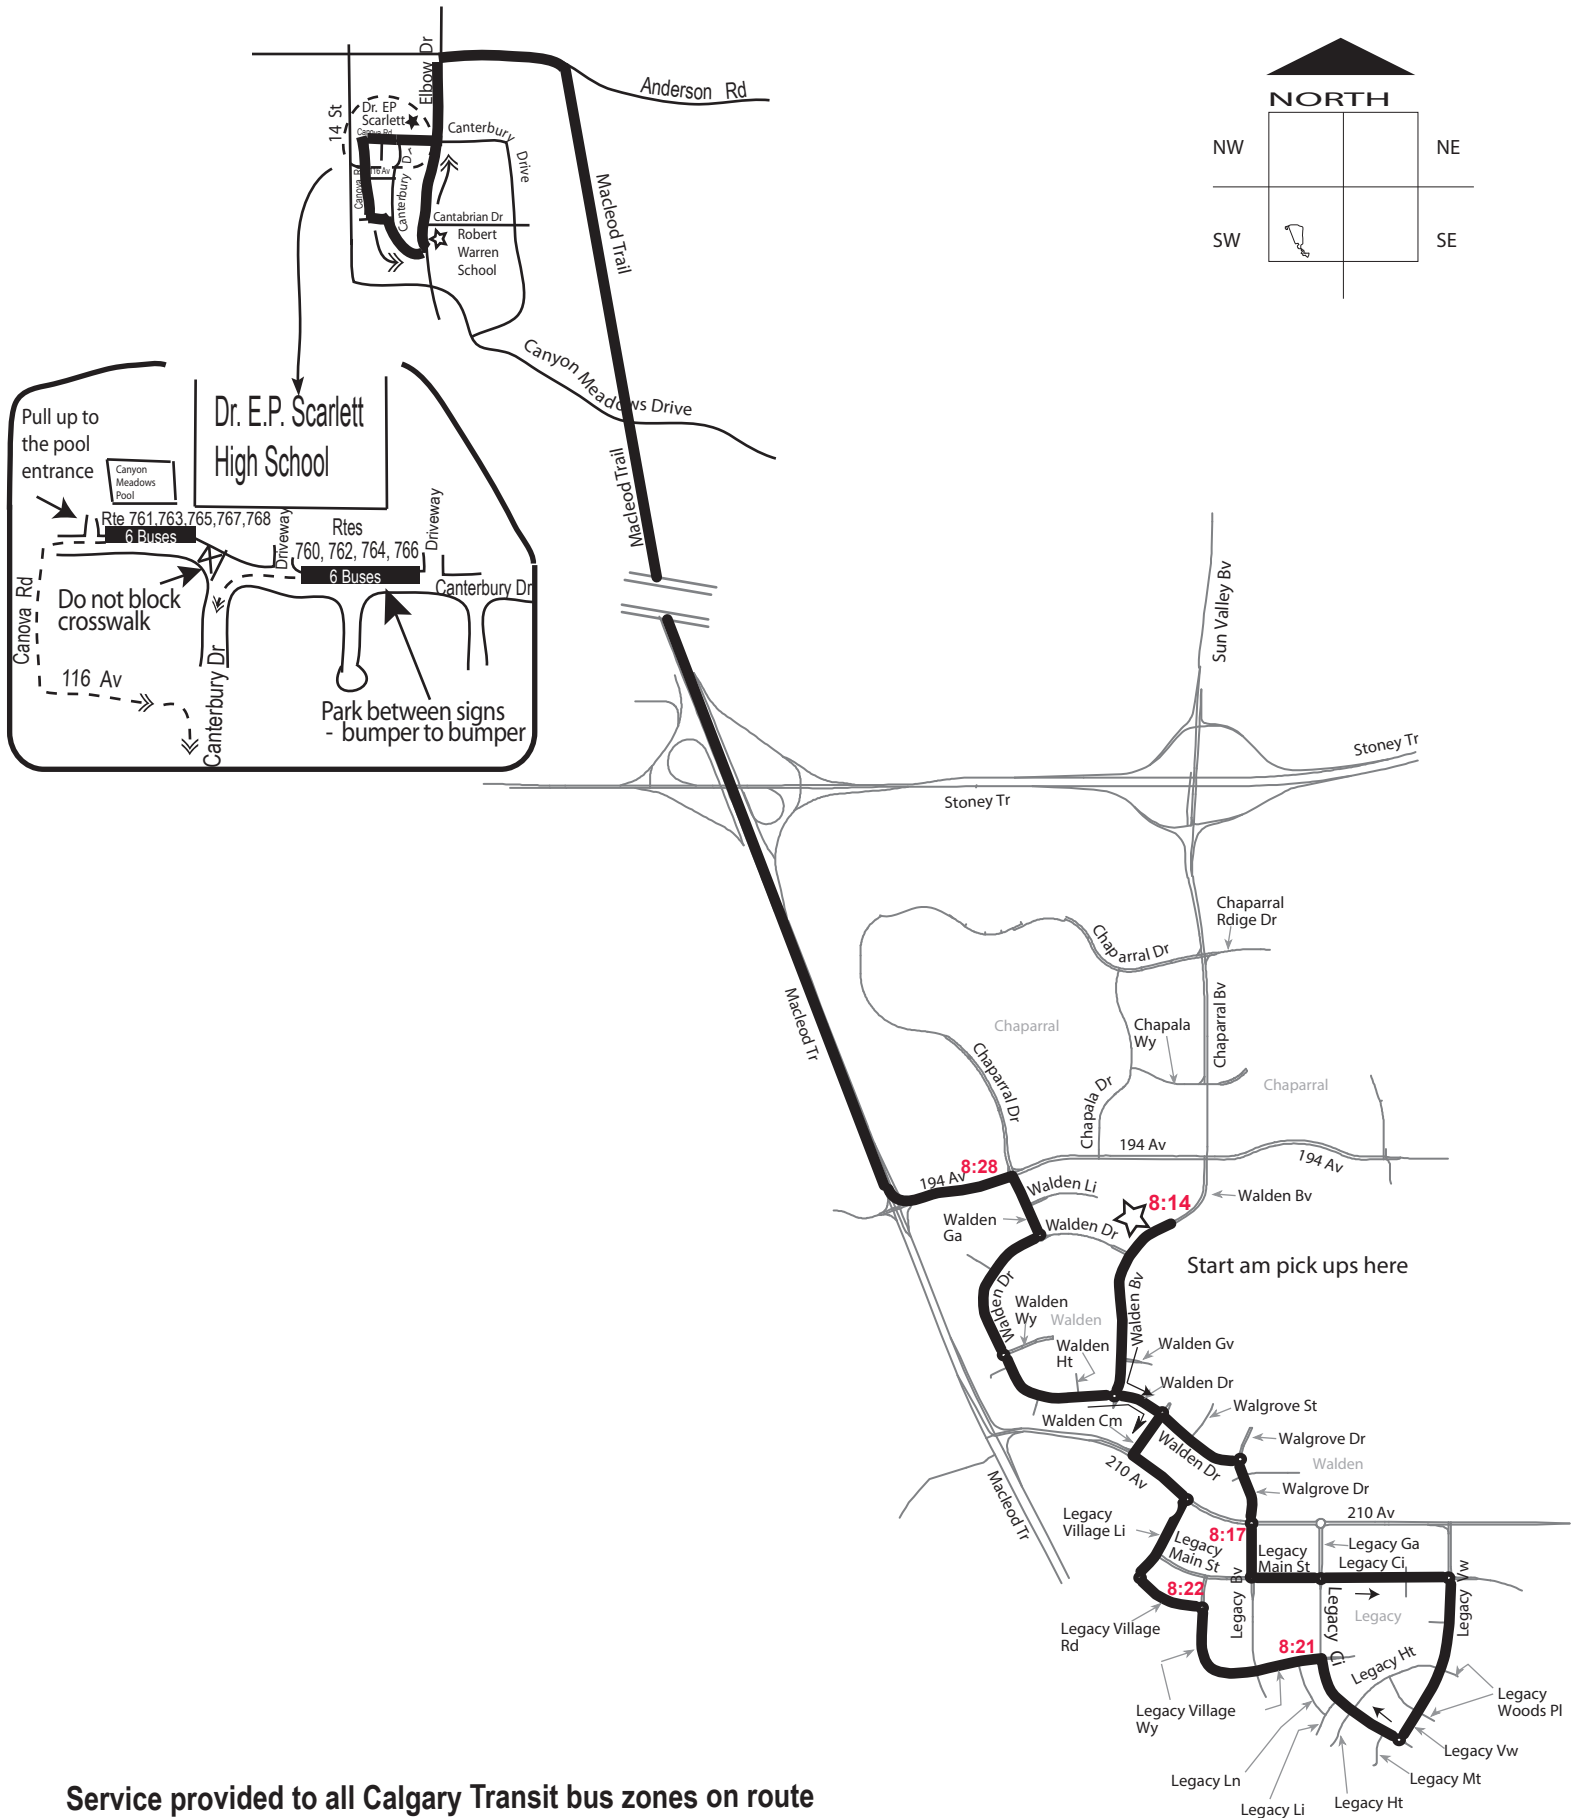

# Rte 768 Dr EP Scarlett/ Walden/ Legacy

Effective Sep 5, 2017

Service provided to all Calgary Transit bus zones on route south of 194 Ave

All EP Scarlett buses to stop in front of Robert Warren School after am drop offs and pm pick ups

Service provided to all Calgary Transit bus zones on route