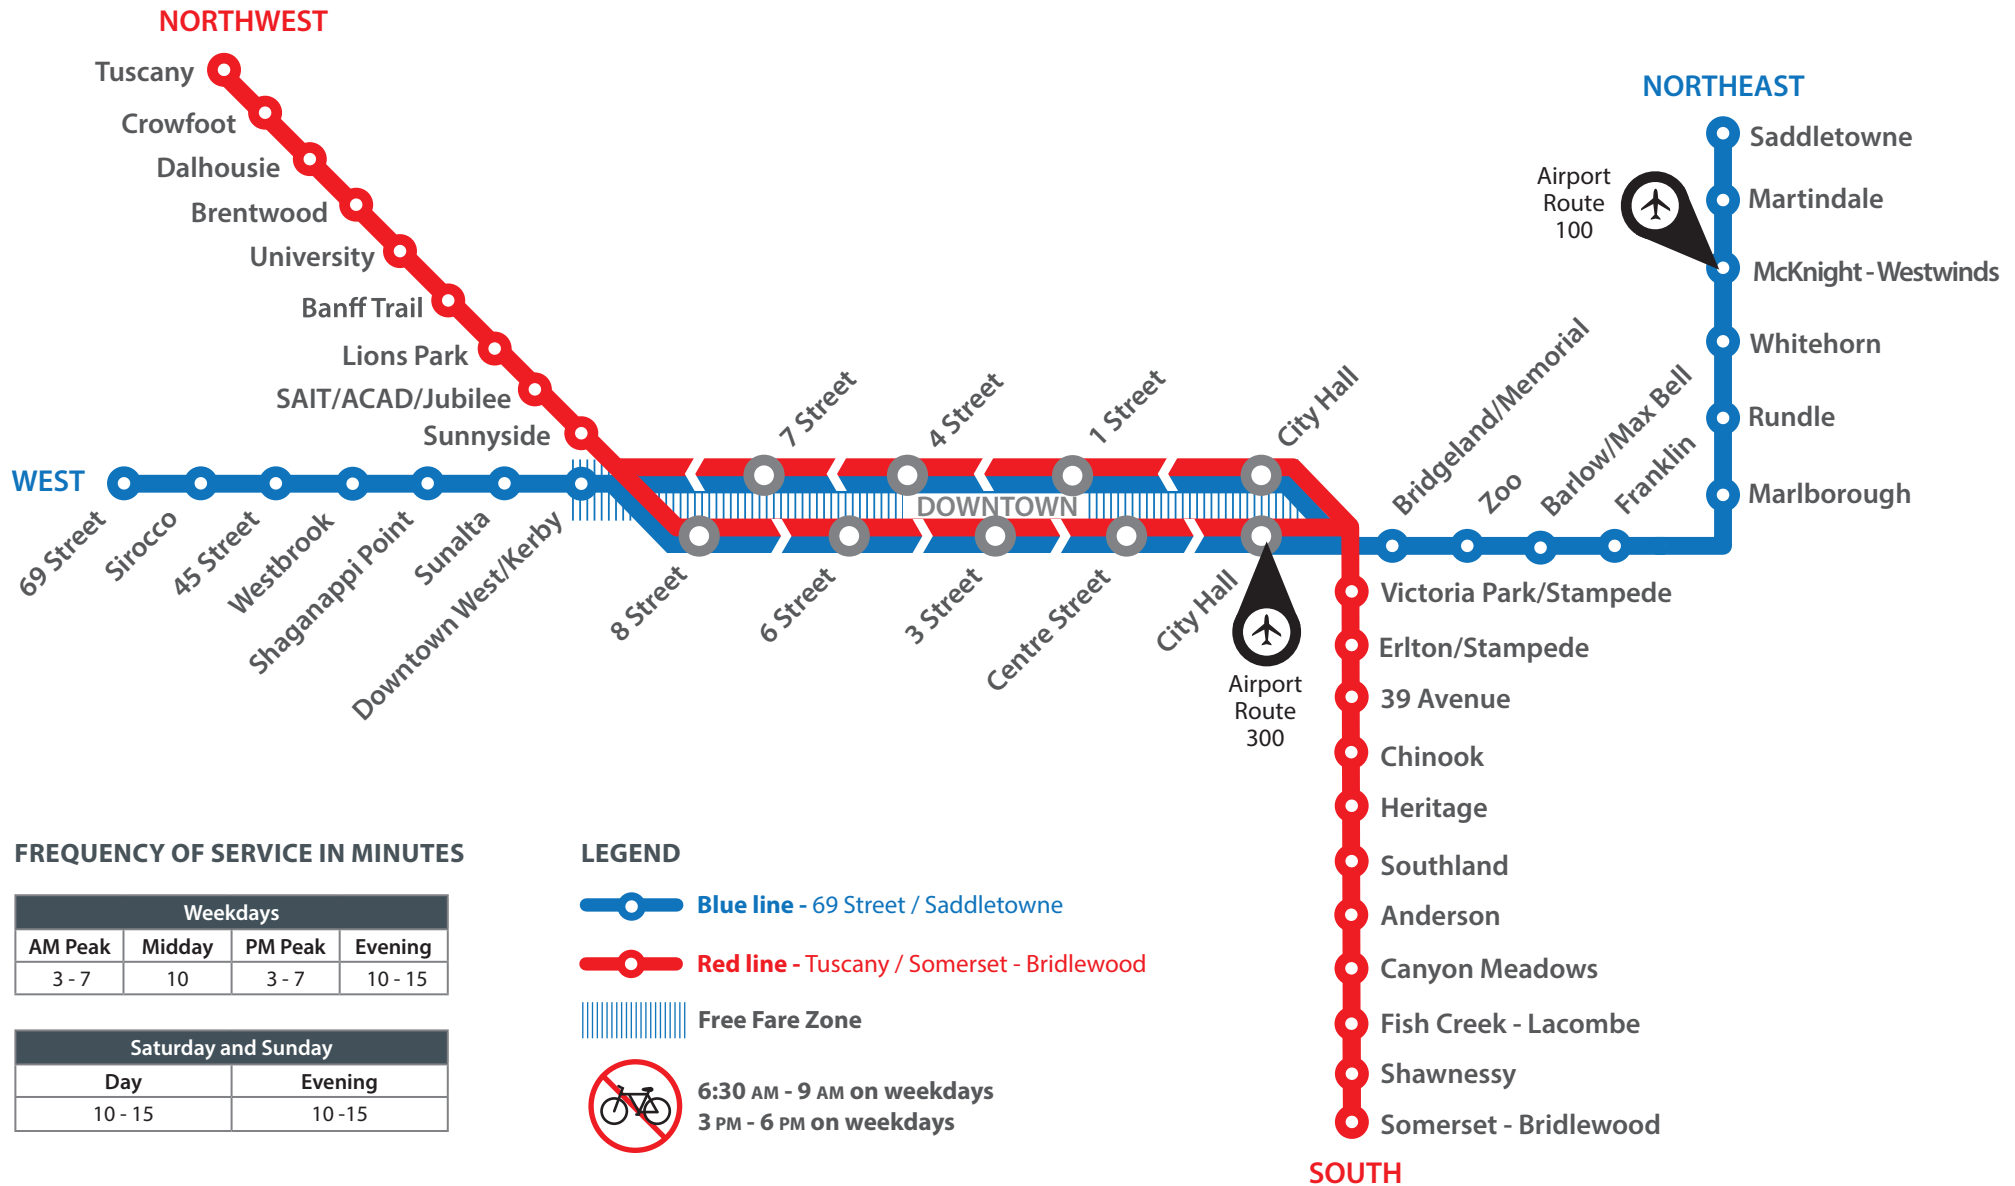

CTrain Map

FREQUENCY OF SERVICE IN MINUTES

Weekdays			
AM Peak	Midday	PM Peak	Evening
3 - 7	10	3 - 7	10 - 15

Saturday and Sunday	
Day	Evening
10 - 15	10 - 15

LEGEND

- Blue line** - 69 Street / Saddletowne
- Red line** - Tuscany / Somerset - Bridlewood
- Free Fare Zone**
- 6:30 AM - 9 AM on weekdays**
3 PM - 6 PM on weekdays