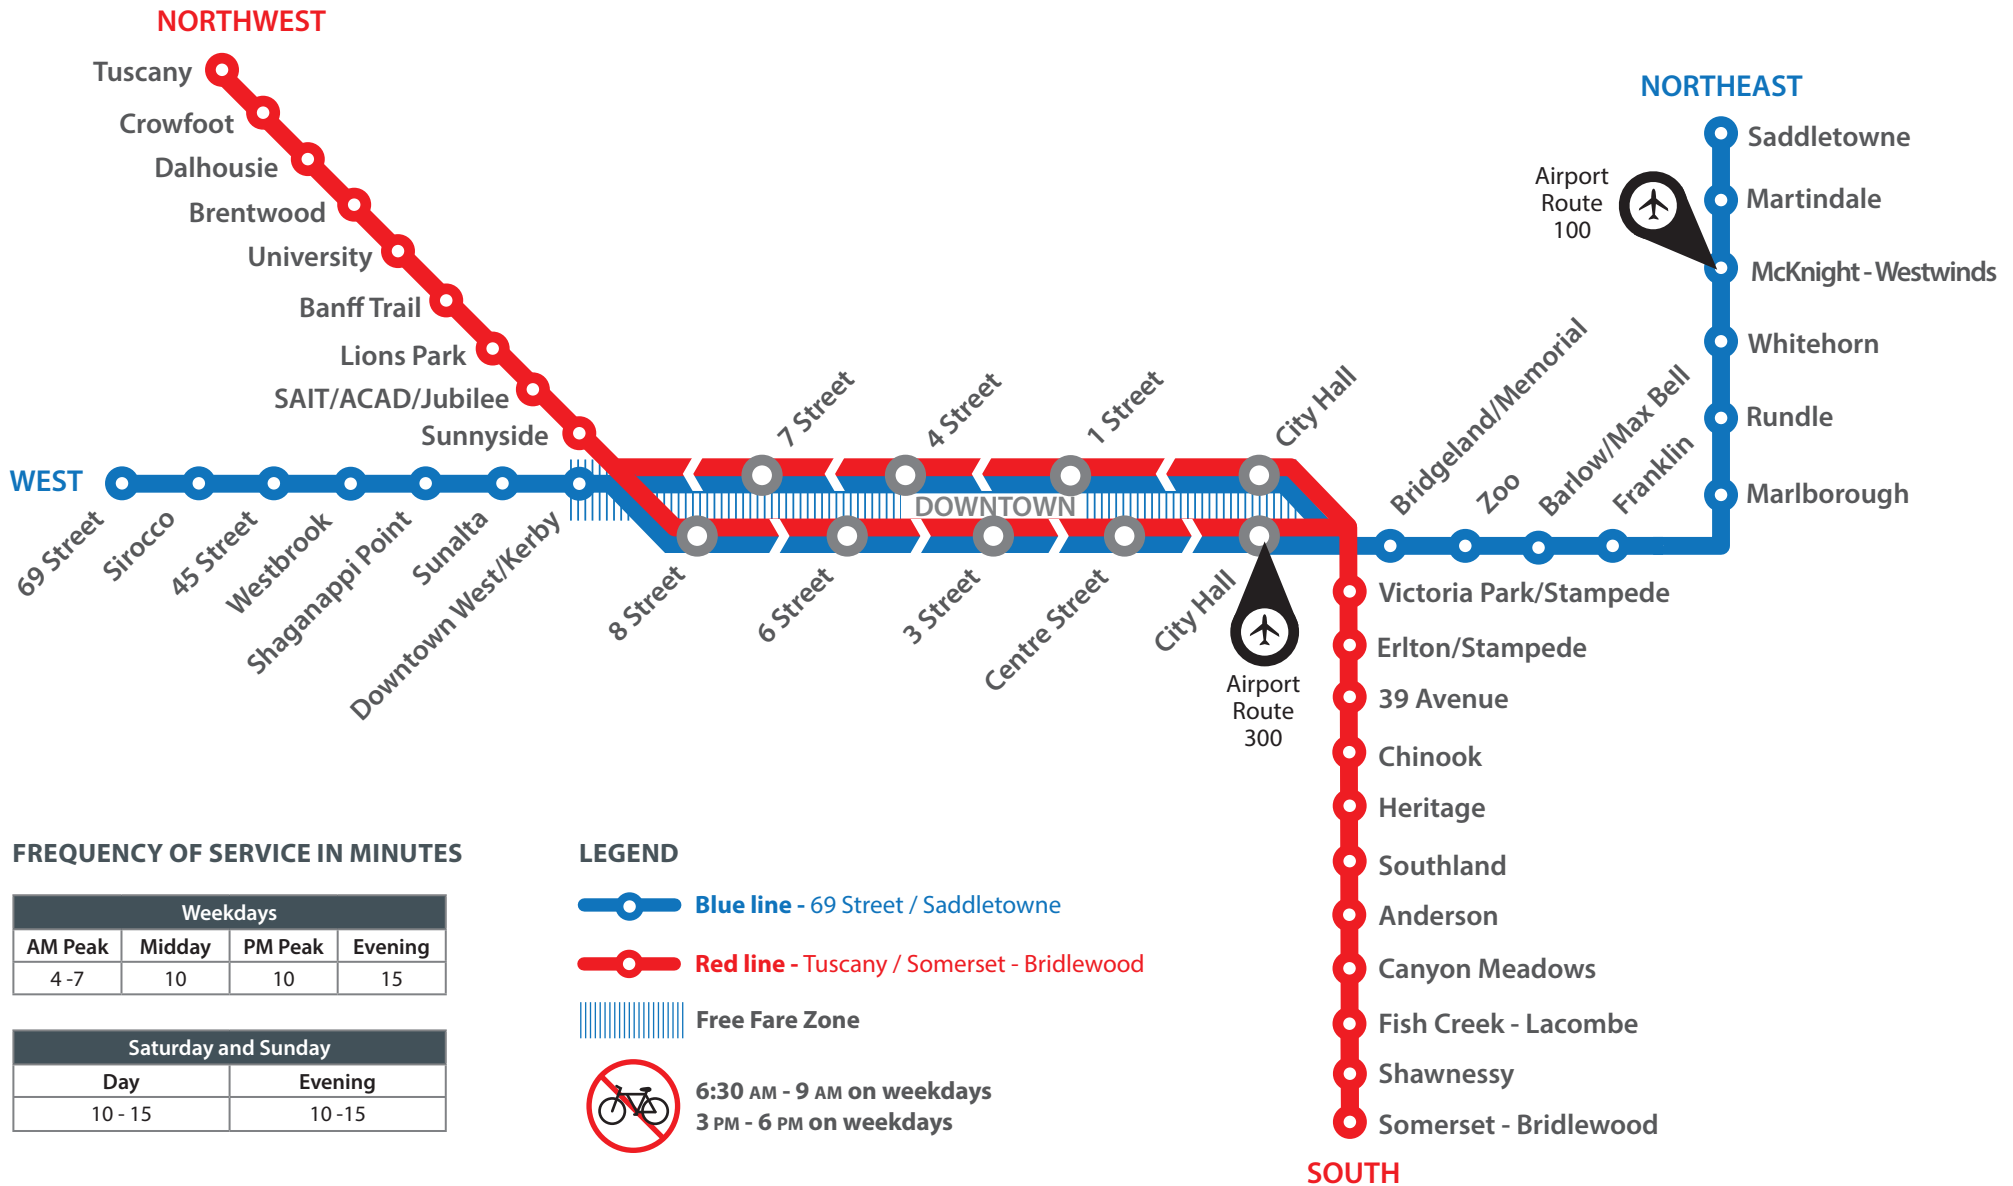

# CTrain Map

**FREQUENCY OF SERVICE IN MINUTES**

Weekdays			
AM Peak	Midday	PM Peak	Evening
4-7	10	10	15

Saturday and Sunday	
Day	Evening
10-15	10-15

**LEGEND**

- Blue line** - 69 Street / Saddletowne
- Red line** - Tuscany / Somerset - Bridlewood
- Free Fare Zone**
- 6:30 AM - 9 AM on weekdays**  
**3 PM - 6 PM on weekdays**