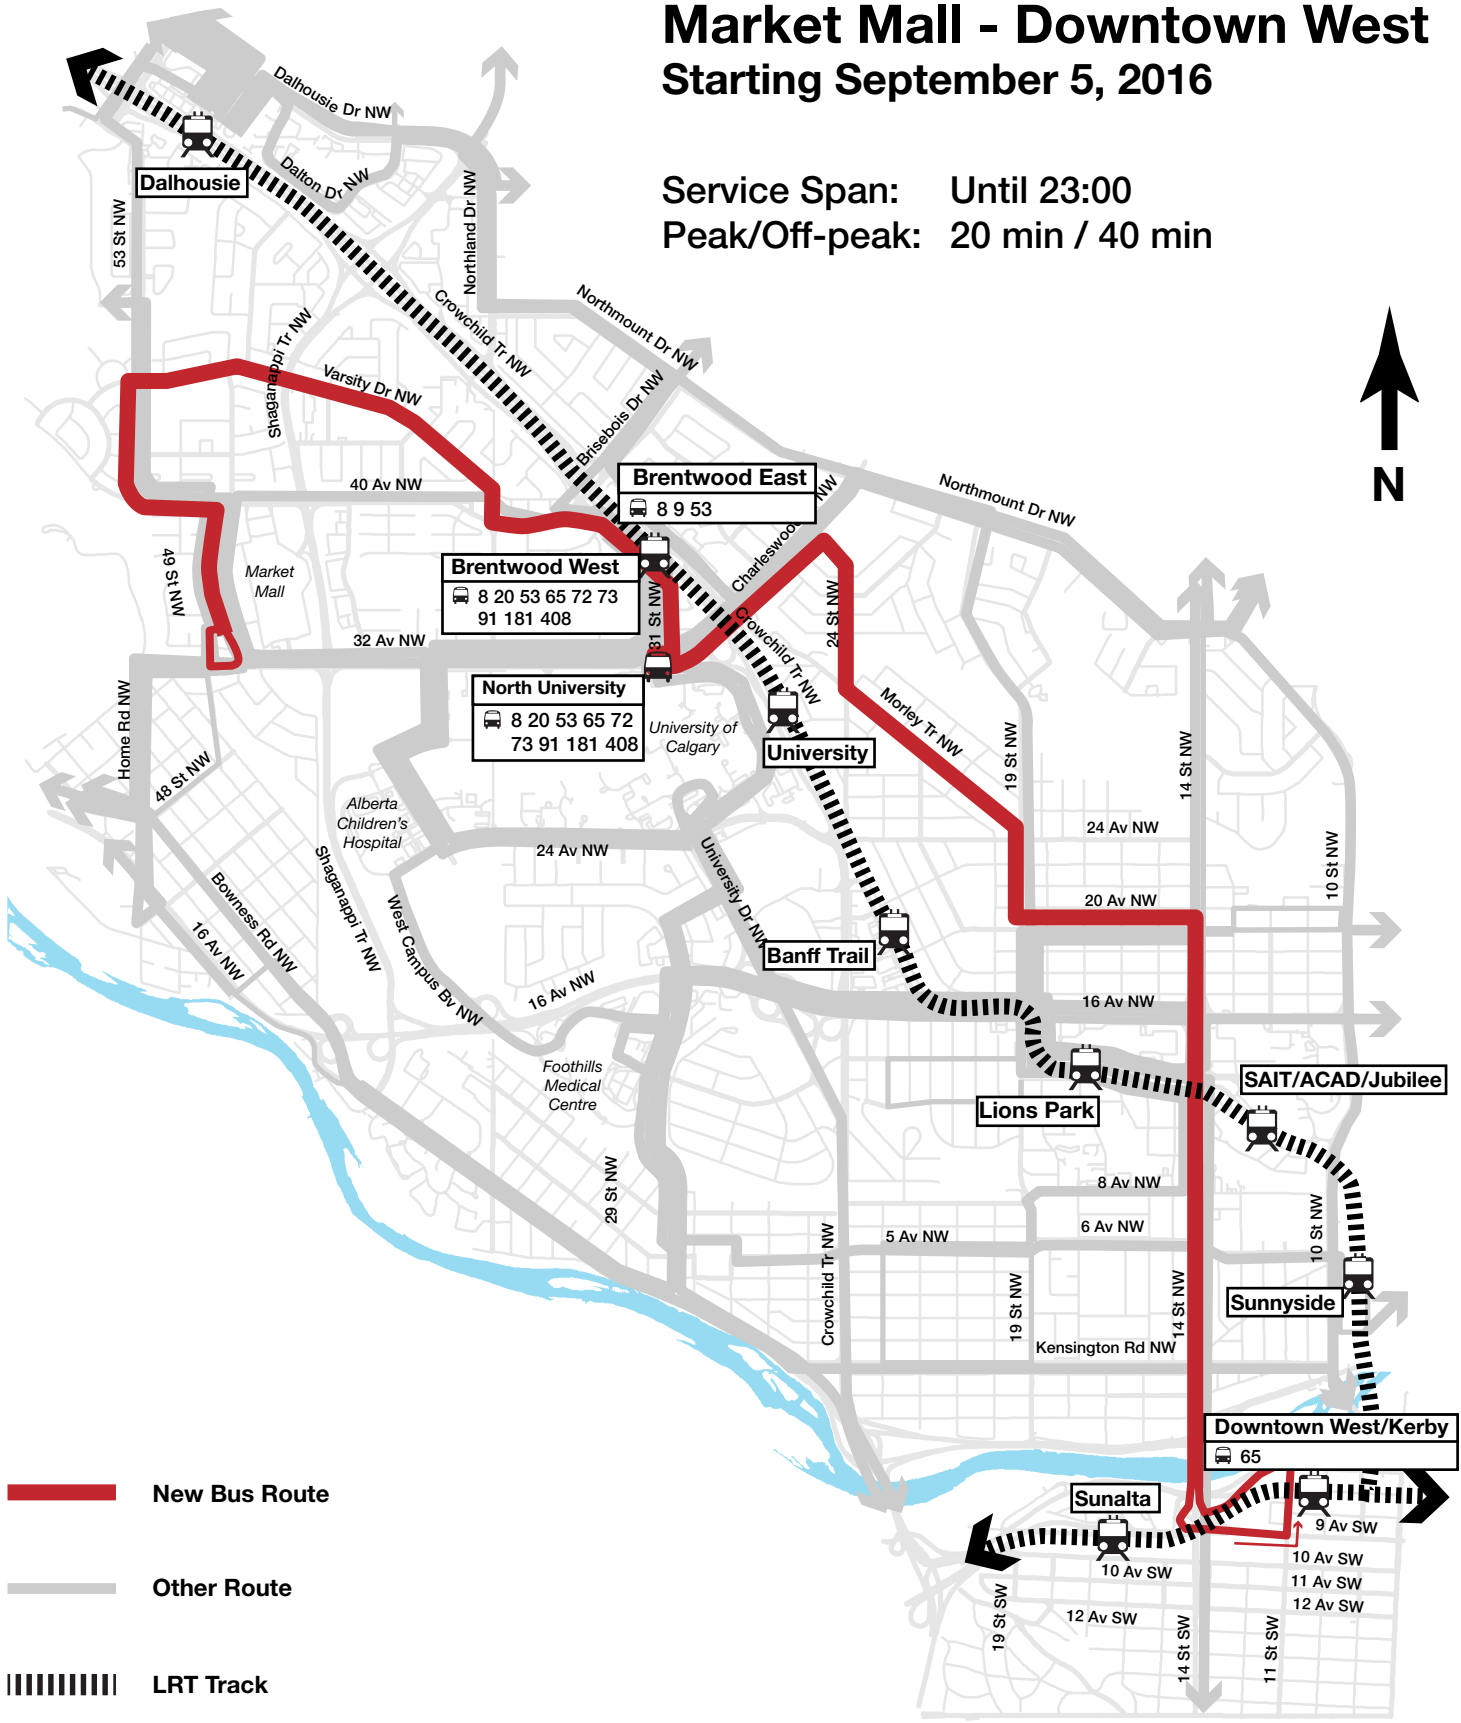

NEW Route 65 Market Mall - Downtown West Starting September 5, 2016

Service Span: Until 23:00
Peak/Off-peak: 20 min / 40 min

Brentwood West
8 20 53 65 72 73
91 181 408

North University
8 20 53 65 72
73 91 181 408

Brentwood East
8 9 53

Downtown West/Kerby
65

Sunnyside
10 St NW
10 St SW
11 Av SW
12 Av SW

Lions Park

SAIT/ACAD/Jubilee

Banff Trail

University

Dalhousie

-  New Bus Route
-  Other Route
-  LRT Track
-  LRT Station
-  Major Bus Connections