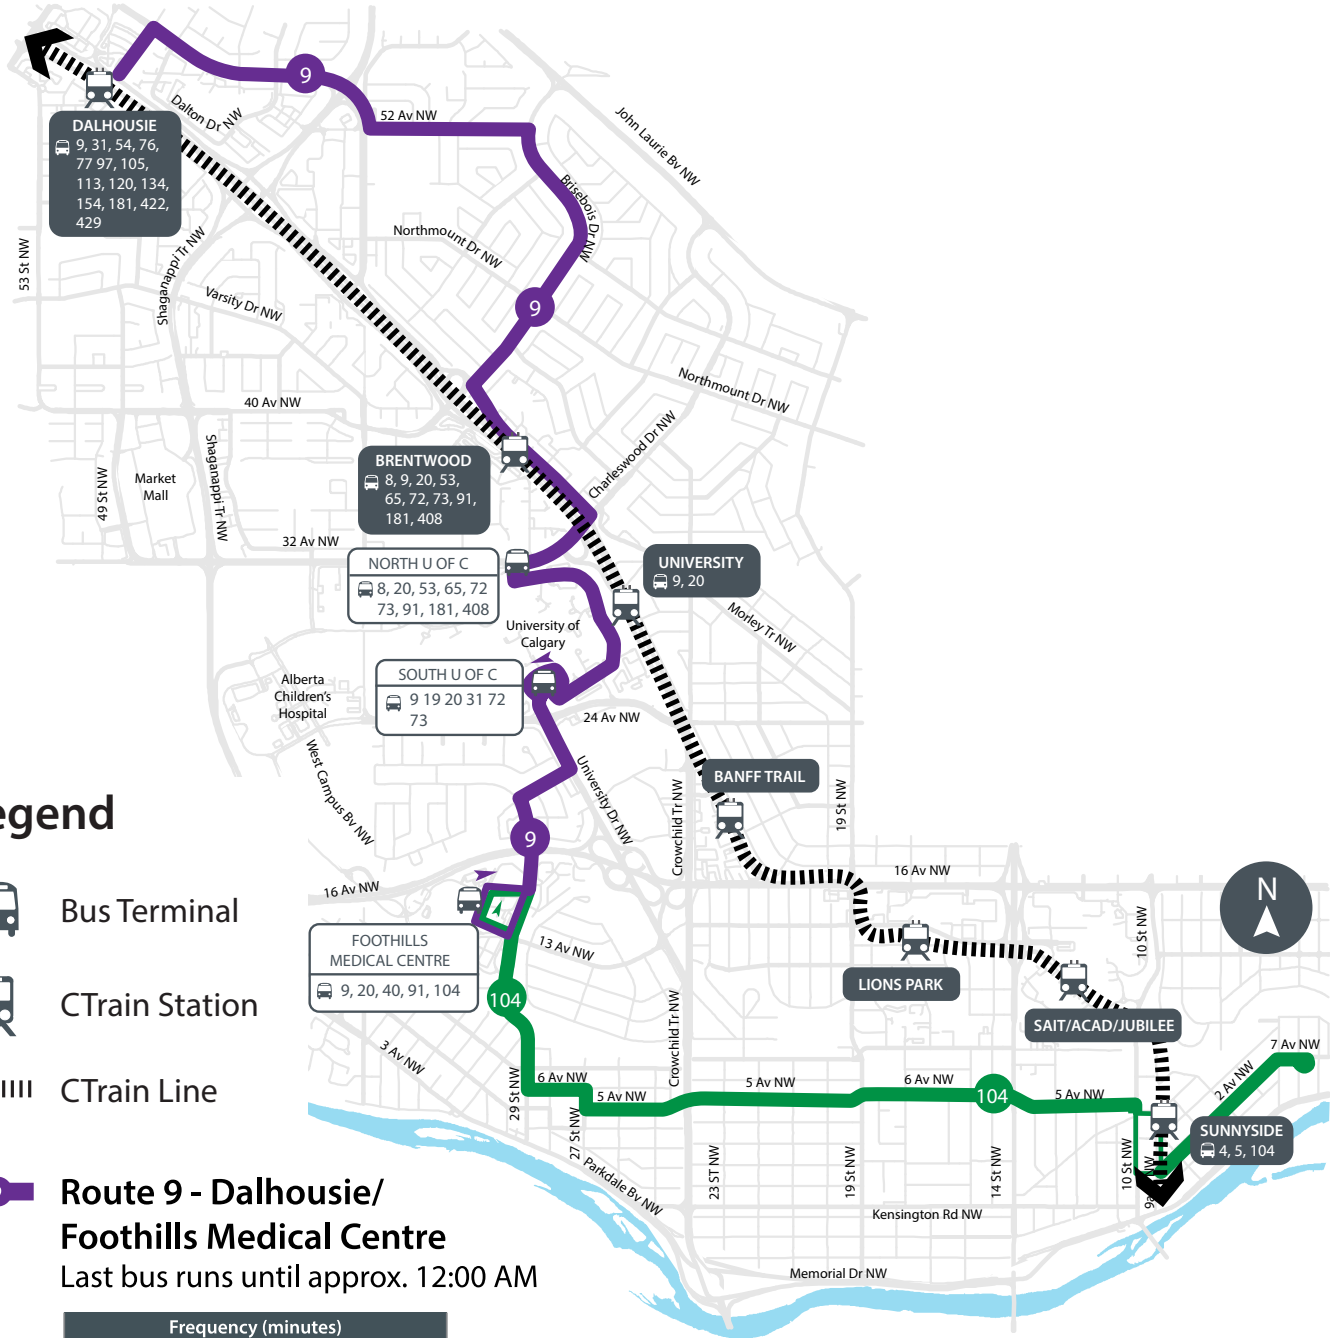

Route 9 (CHANGED) - Dalhousie/Foothills Medical Centre

Route 104 (NEW) - Sunnyside/Foothills Medical Centre

Legend

-  Bus Terminal
-  CTrain Station
-  CTrain Line

9 **Route 9 - Dalhousie/ Foothills Medical Centre**
 Last bus runs until approx. 12:00 AM

Frequency (minutes)	
Peak	Off-Peak
15	30

104 **Route 104 - Sunnyside/ Foothills Medical Centre**
 Last bus runs until approx. 12:00 AM

Frequency (minutes)	
Peak	Off-Peak
15	25-30