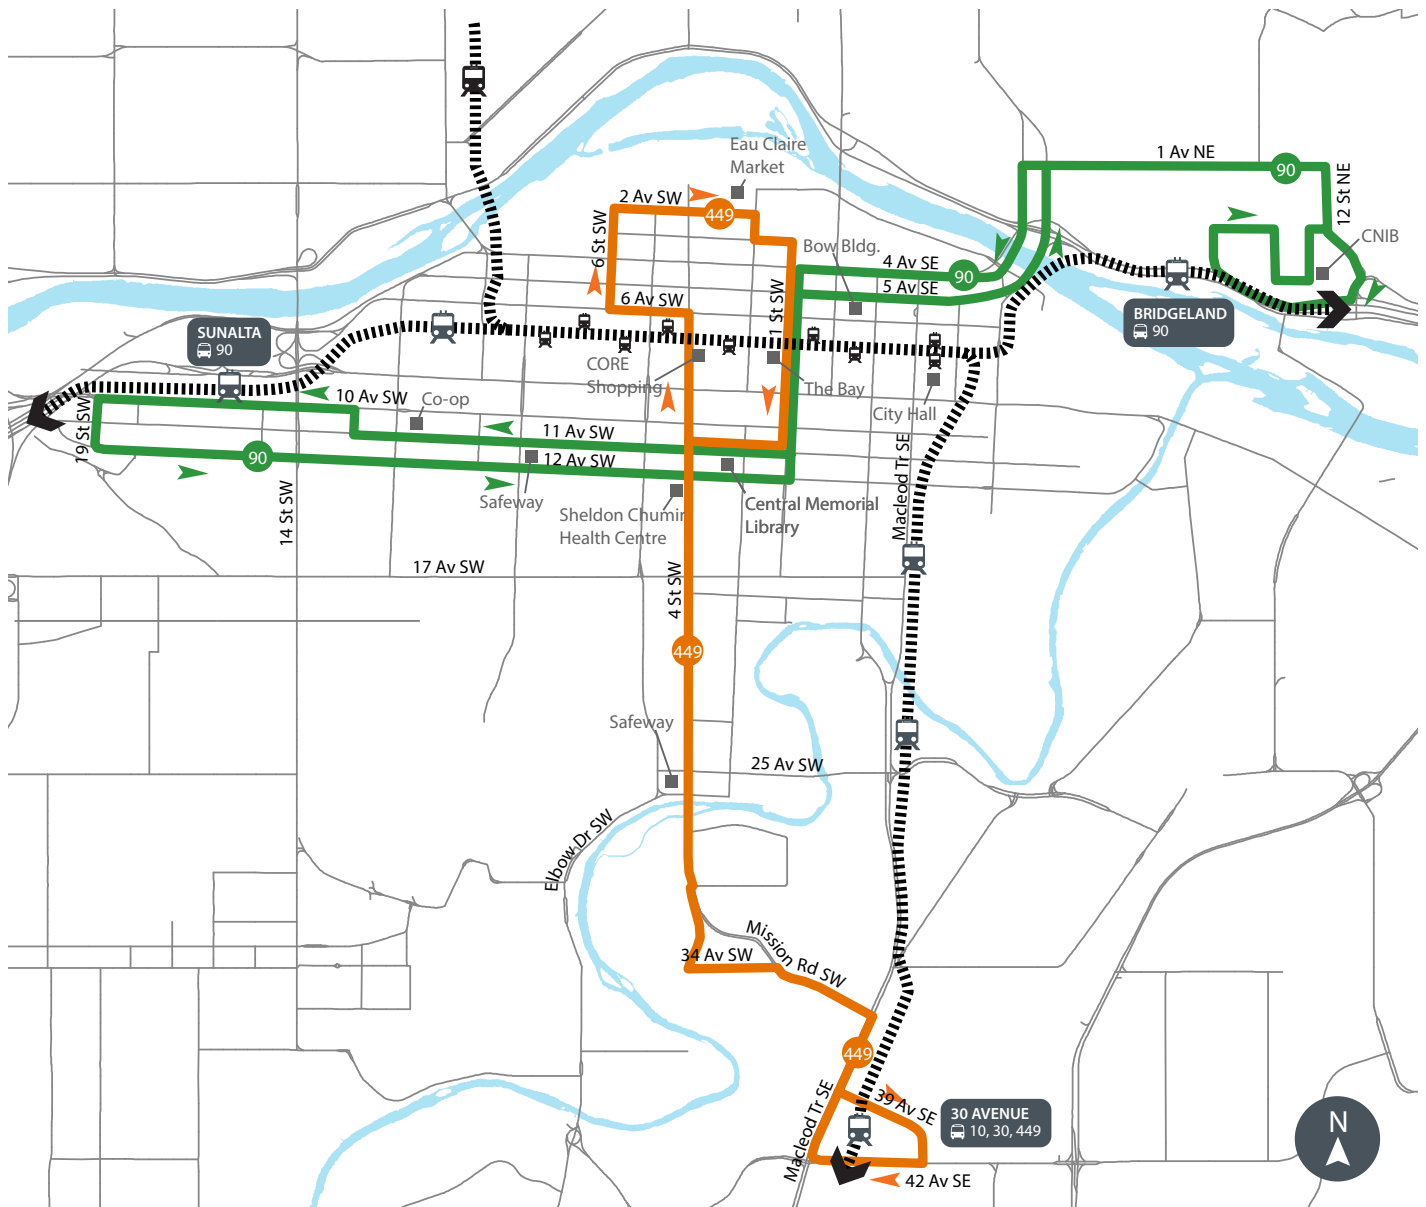

Route 90 (CHANGED) - Bridgeland/Sunalta

Route 449 (NEW) - Eau Claire/Parkhill

Legend

||||||| CTrain Line

CTrain Station

Route 90 - Bridgeland/Sunalta

Last bus runs until approx. 11:00 PM

Frequency (minutes)	
Peak	Off-Peak
25	35

Route 449 - Eau Claire/Parkhill

Last bus runs until approx. 9:00 PM

Frequency (minutes)	
Peak	Off-Peak
30	50