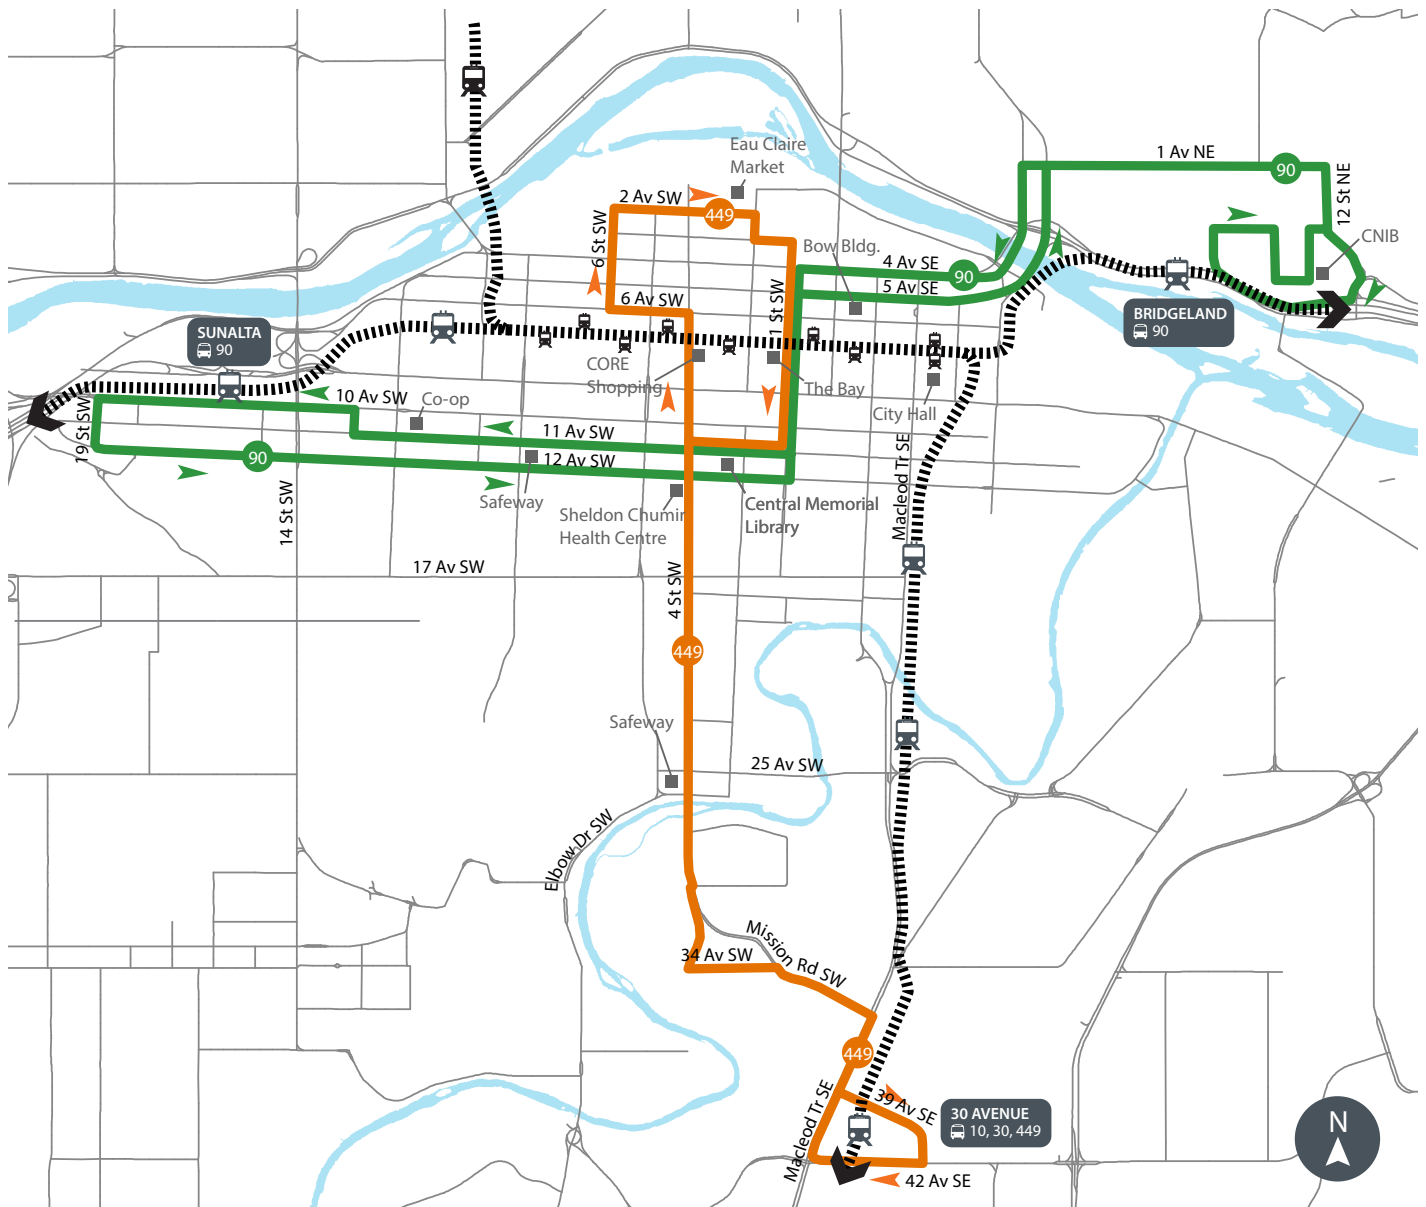

# Route 90 (CHANGED) - Bridgeland/Sunalta

## Route 449 (NEW) - Eau Claire/Parkhill

### Legend

||||||| CTrain Line

CTrain Station

### Route 449 - Eau Claire/Parkhill

Last bus runs until approx. 9:00 PM

Frequency (minutes)	
Peak	Off-Peak
30	50