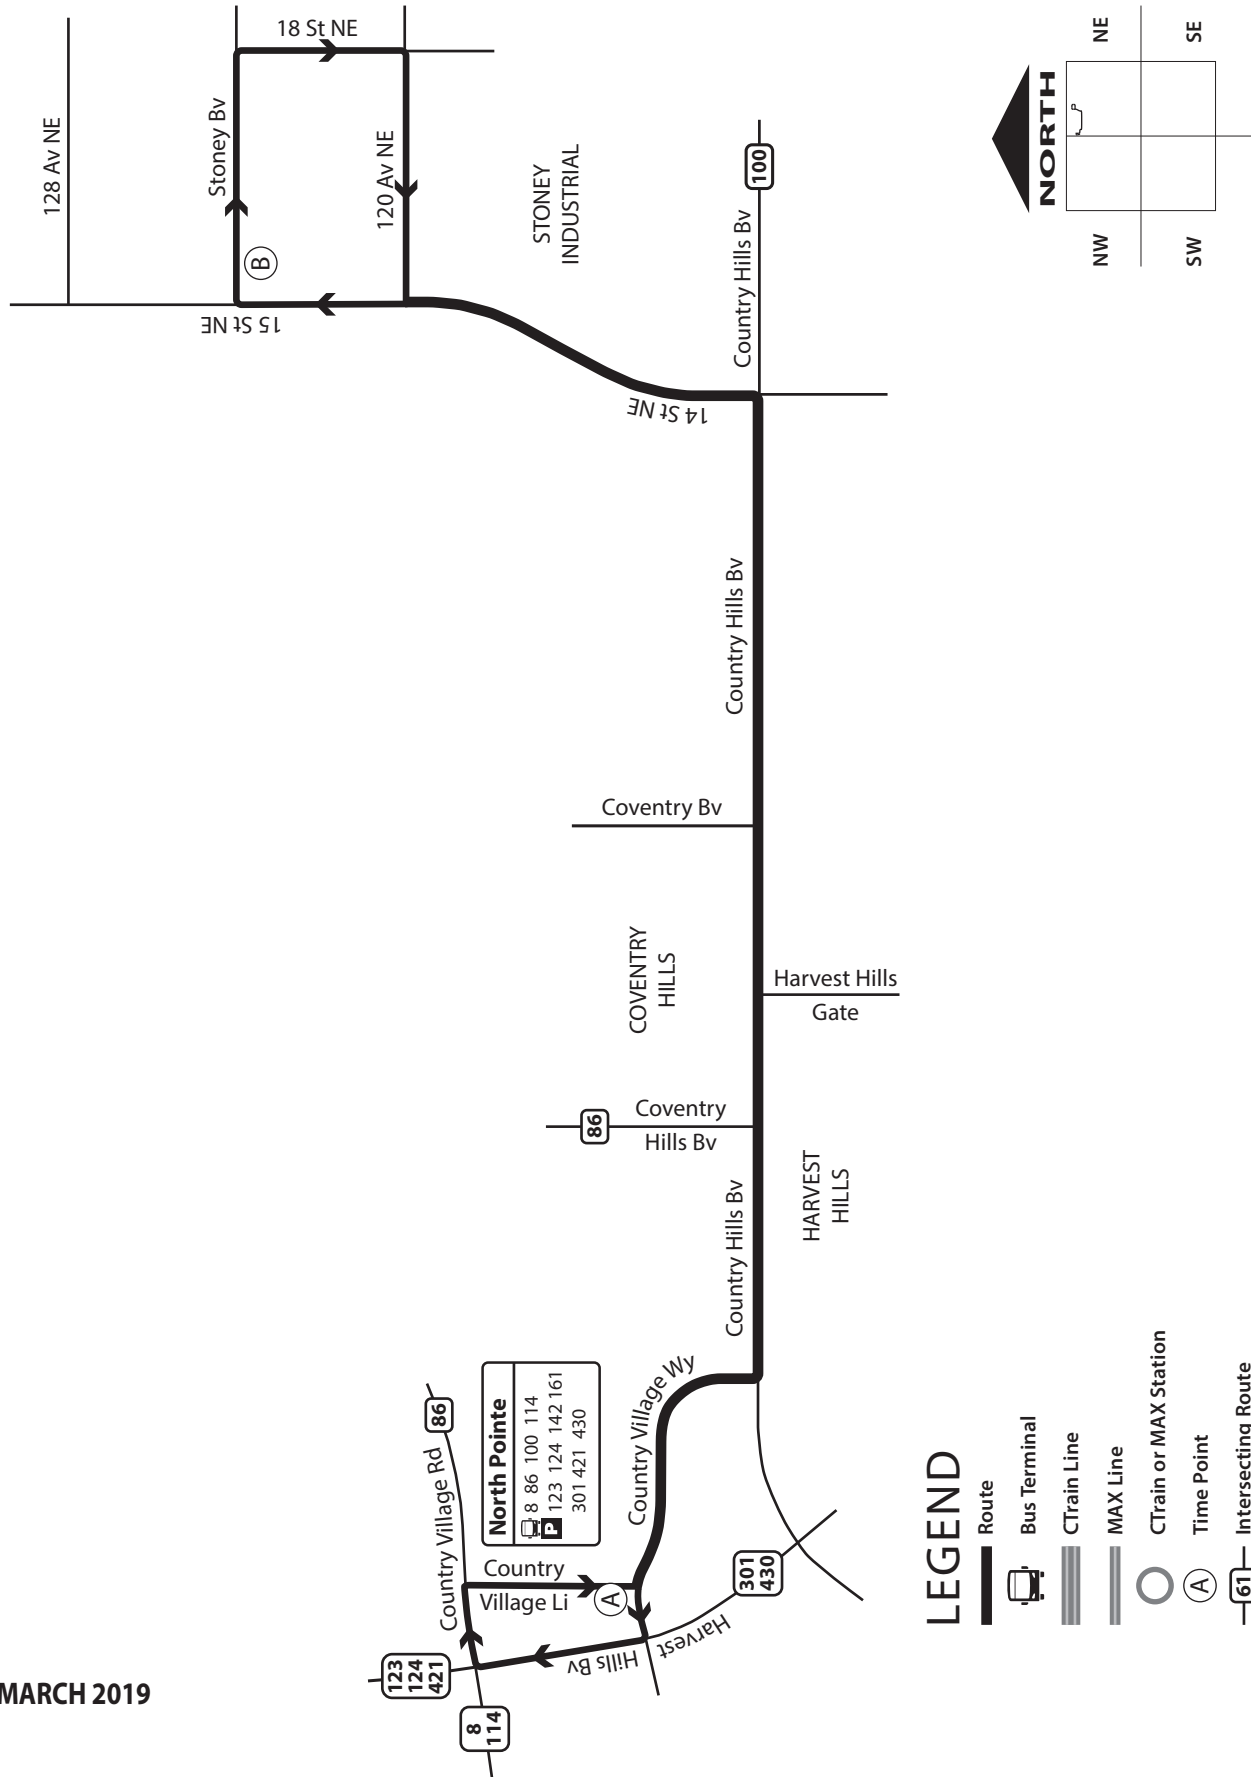

# Stoney Industrial - North Pointe Route 161

REVISED MARCH 2019

<b>North Pointe</b>	
8 86 100 114	P
123 124 142 161	
301 421 430	