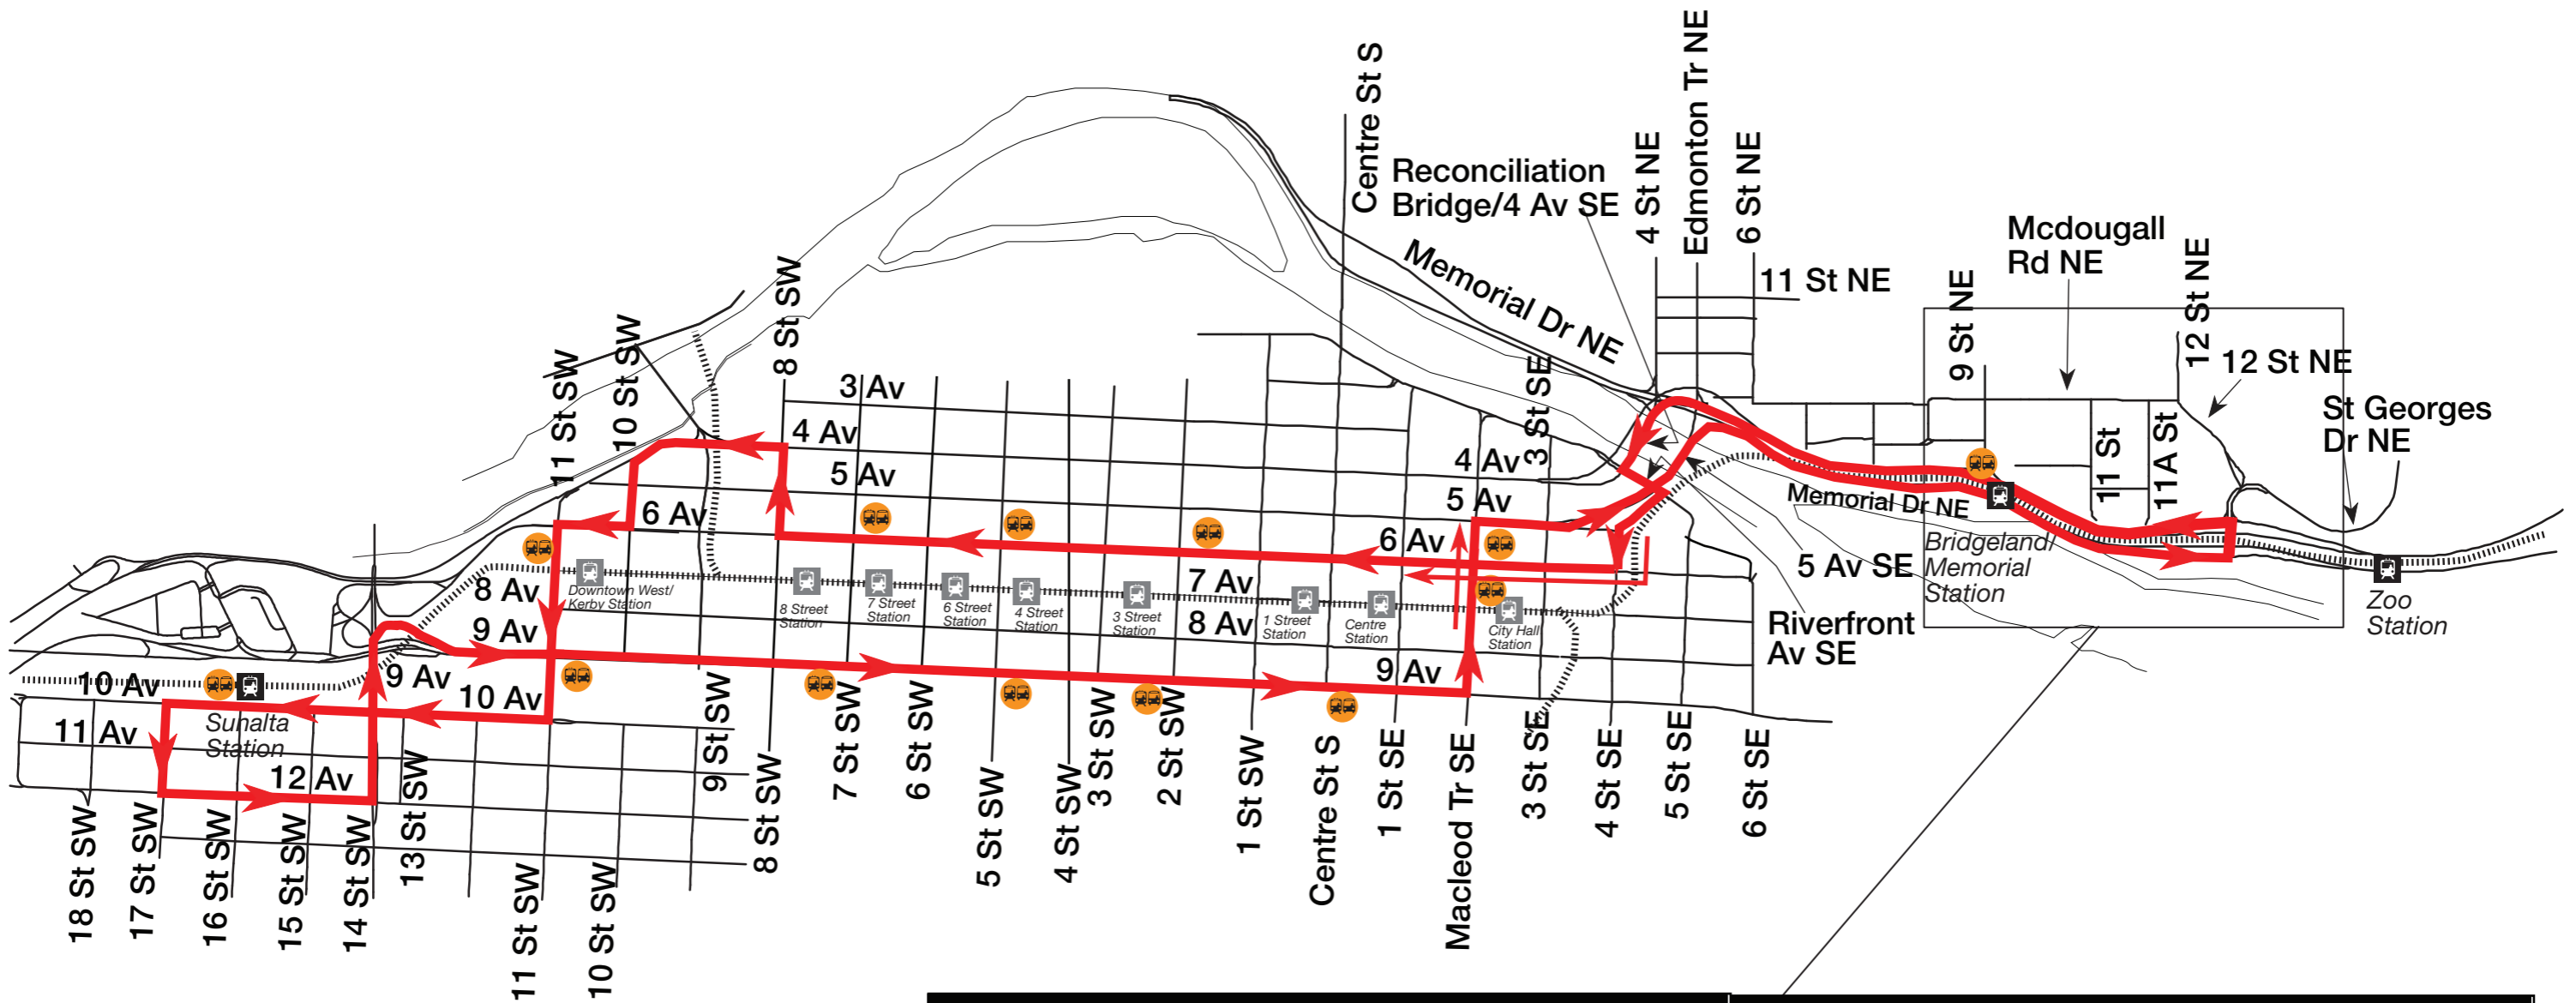

Blue Line CTrain Replacement Shuttle

(Bridgeland - Sunalta)

LEGEND

-  Route
-  CTrain Line
-  CTrain Station
-  CTrain Station Closed
-  Shuttle Stop