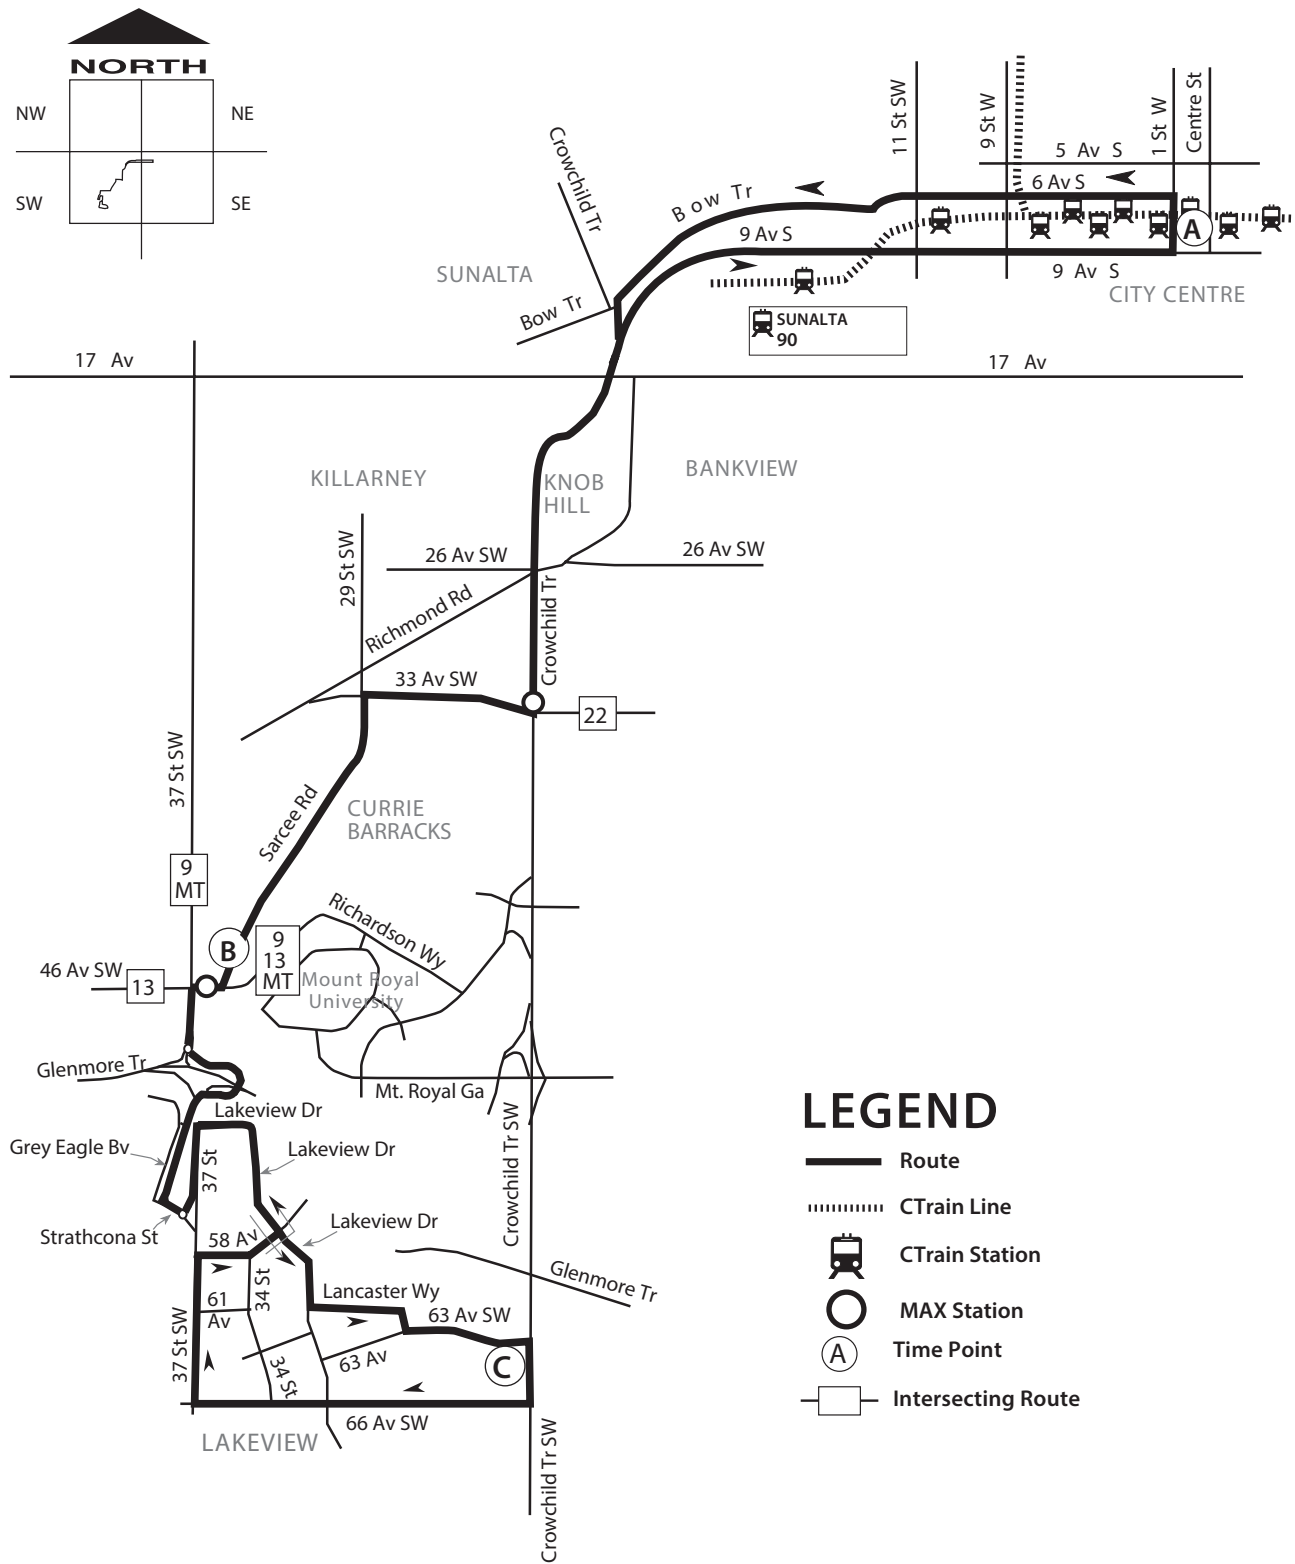

# Lakeview Route 66

## LEGEND

- Route
- CTrain Line
- CTrain Station
- MAX Station
- Time Point
- Intersecting Route