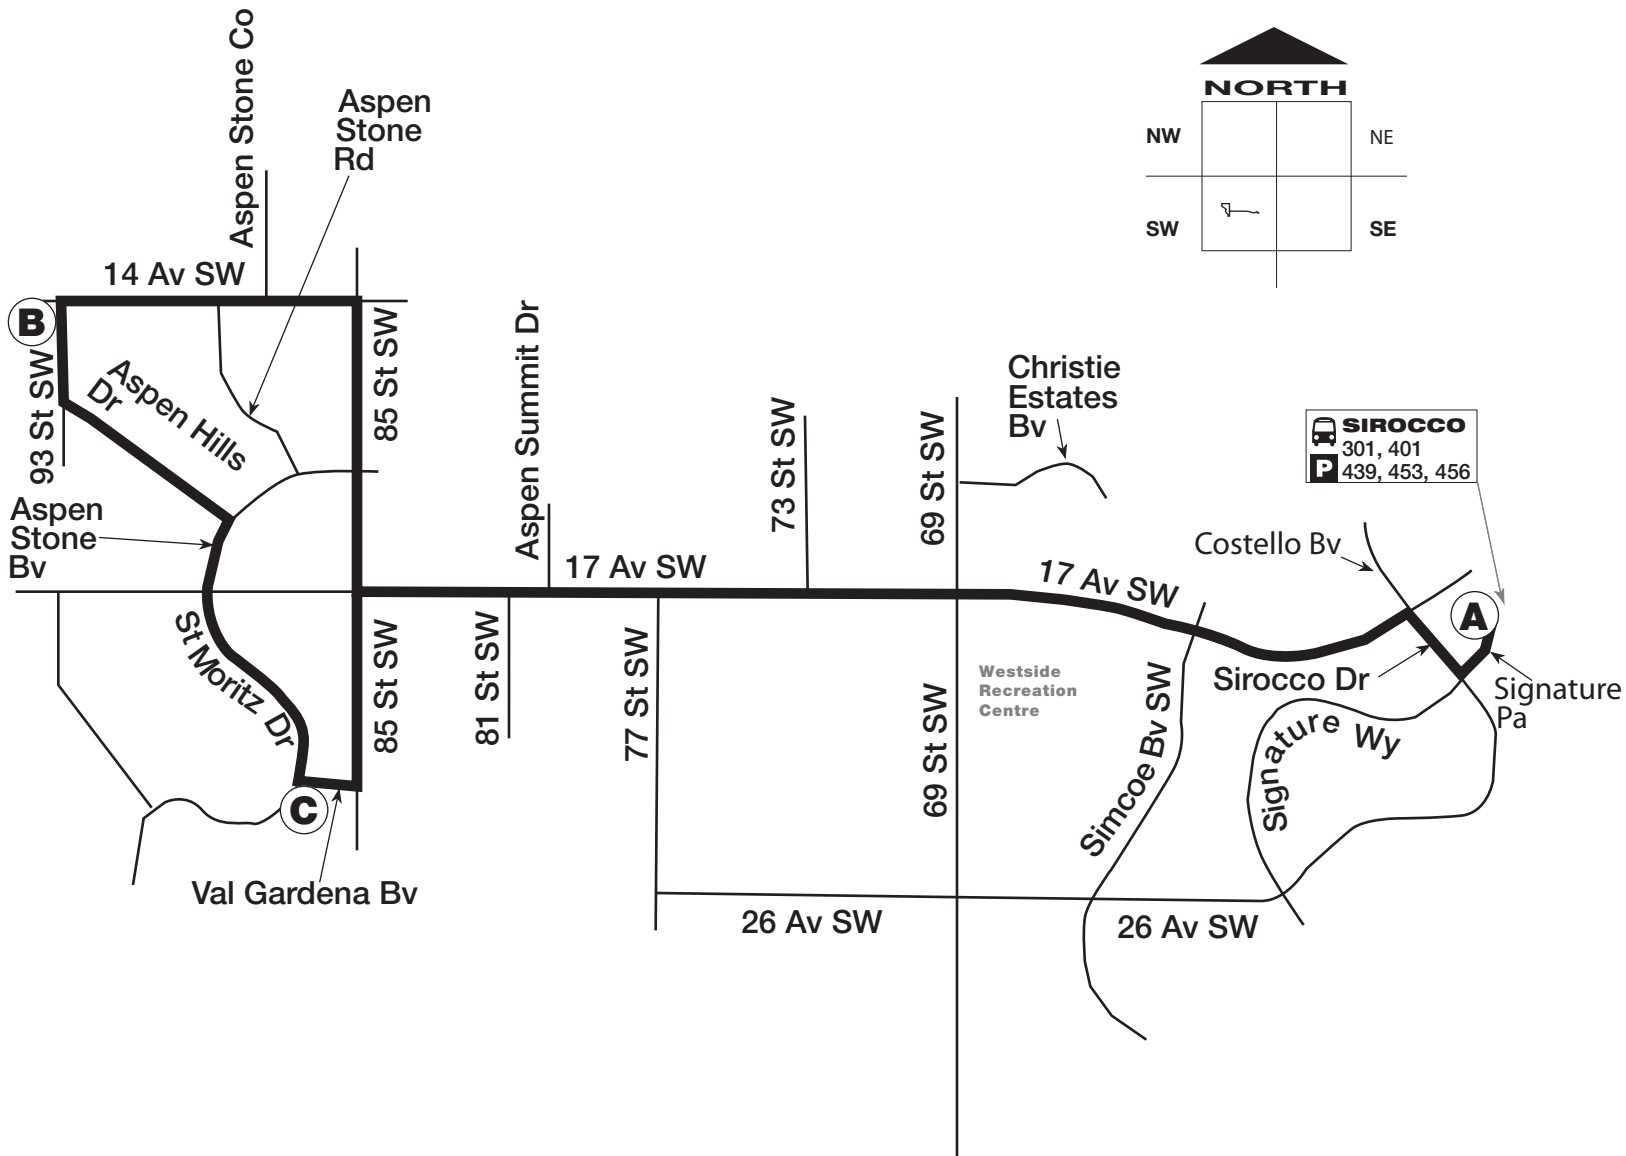

Aspen Woods Route 456

LEGEND

-  Route
-  Bus Terminal
-  Time Point
-  Intersecting Route
-  Park and Ride