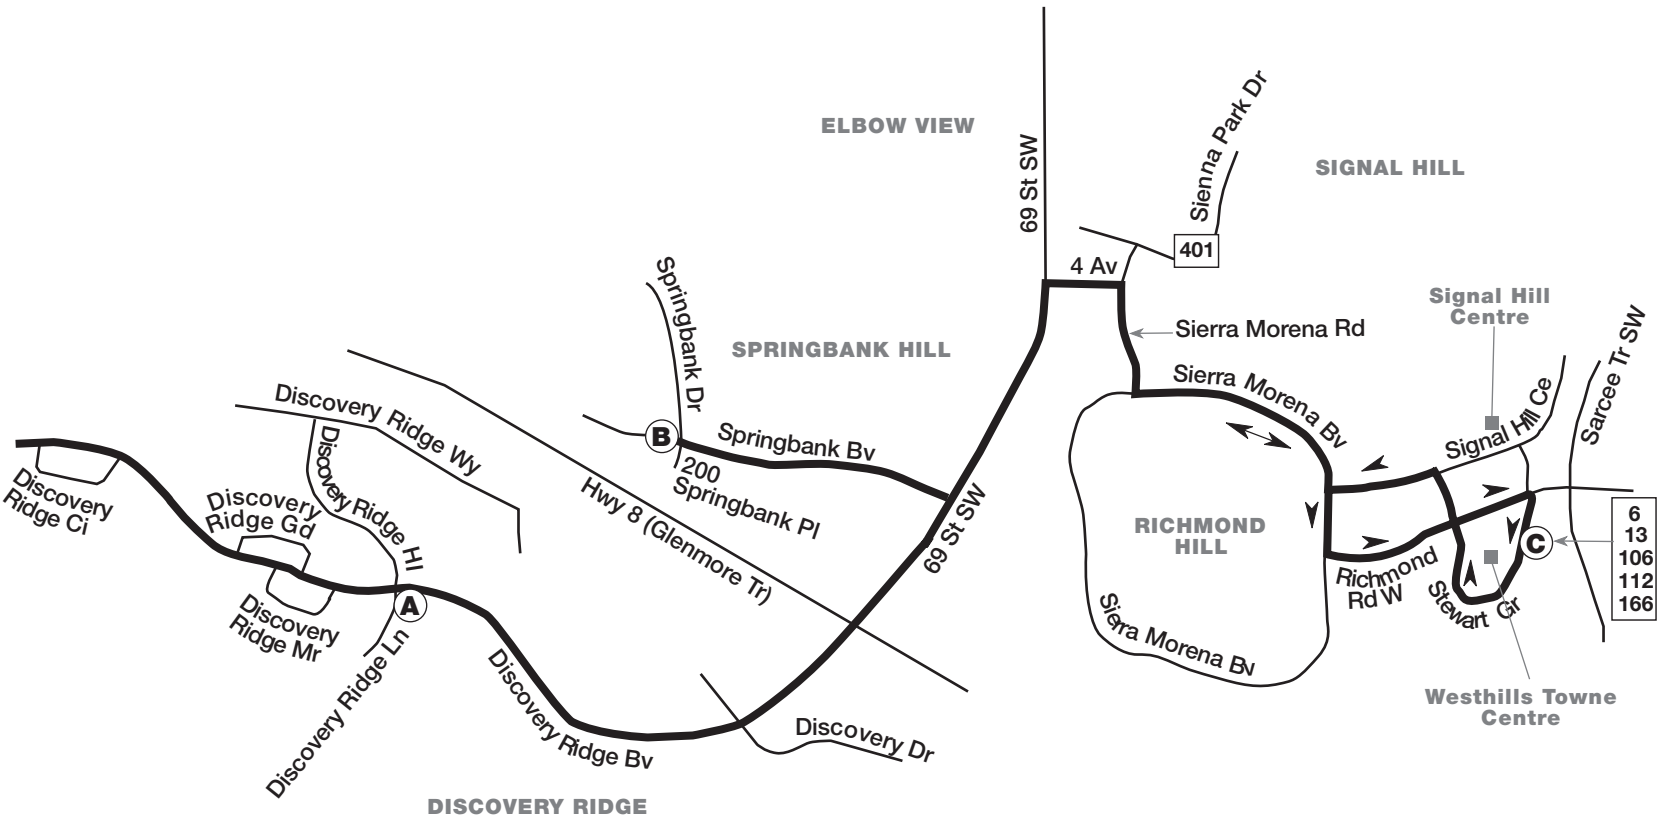

Discovery Ridge Route 438

LEGEND

- Route
- Bus Terminal
- Time Point
- Intersecting Route
- Park and Ride