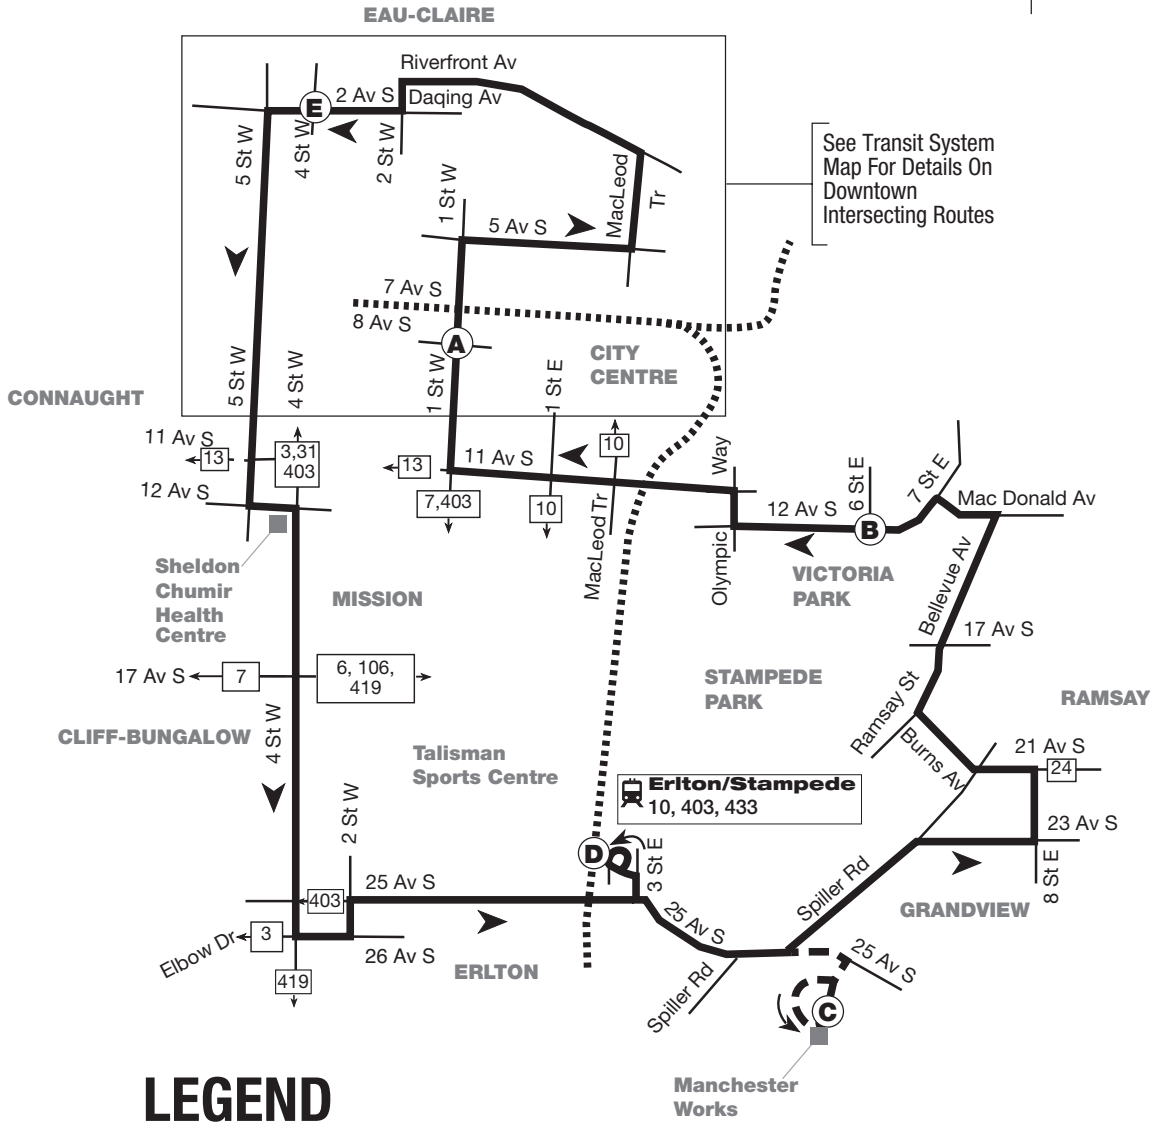

# Inner City Loop Route 433

## LEGEND

- Regular Service
- Peak Hour Service
- Time Point
- CTrain Station
- CTrain Line
- Intersecting Route