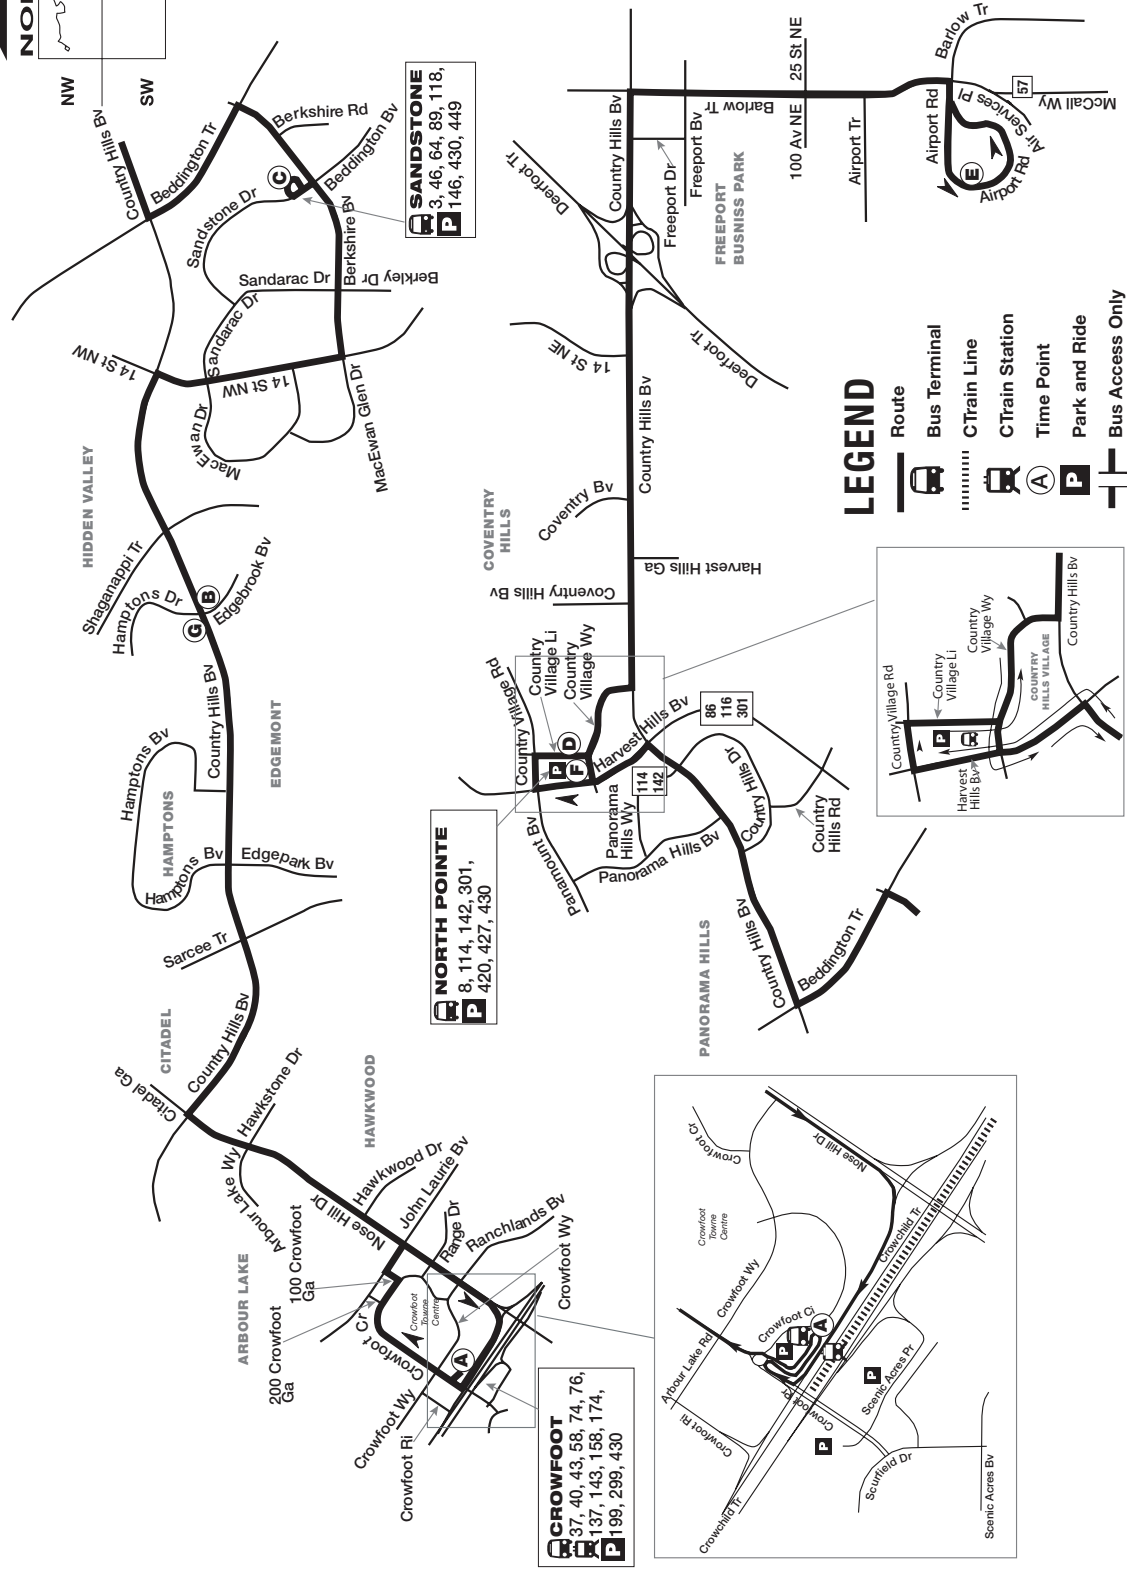

North Crosstown Route 430

SANDSTONE
 3, 46, 64, 89, 118,
 146, 430, 449

NORTH POINTE
 8, 114, 142, 301,
 420, 427, 430

CROWFOOT
 37, 40, 43, 58, 74, 76,
 137, 143, 156, 174,
 199, 299, 430

LEGEND

- Route
- Bus Terminal
- C-Train Line
- C-Train Station
- Time Point
- Park and Ride
- Bus Access Only