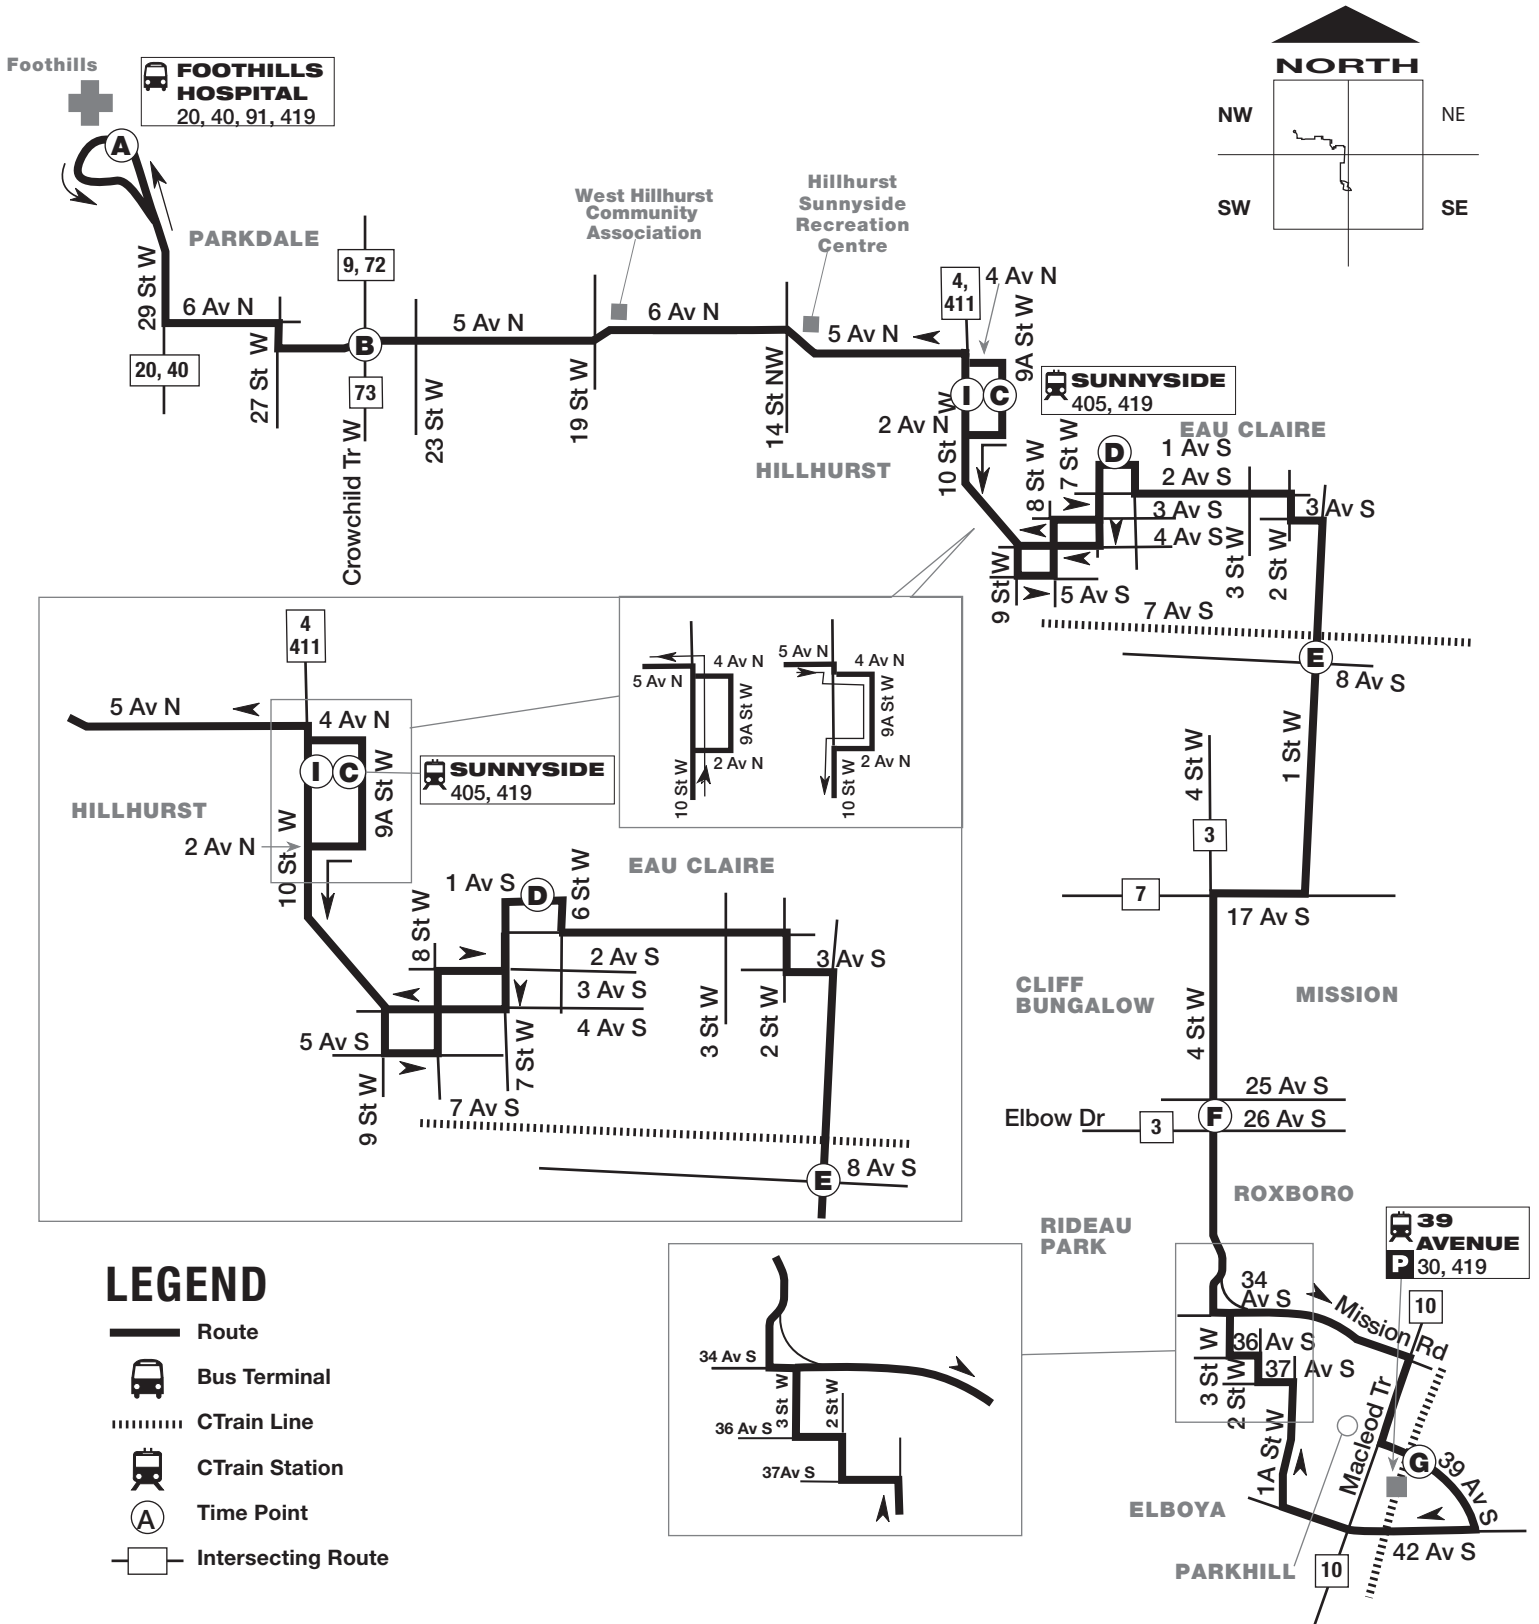

Foothills / Parkhill Route 419

REVISED 2010 JUNE