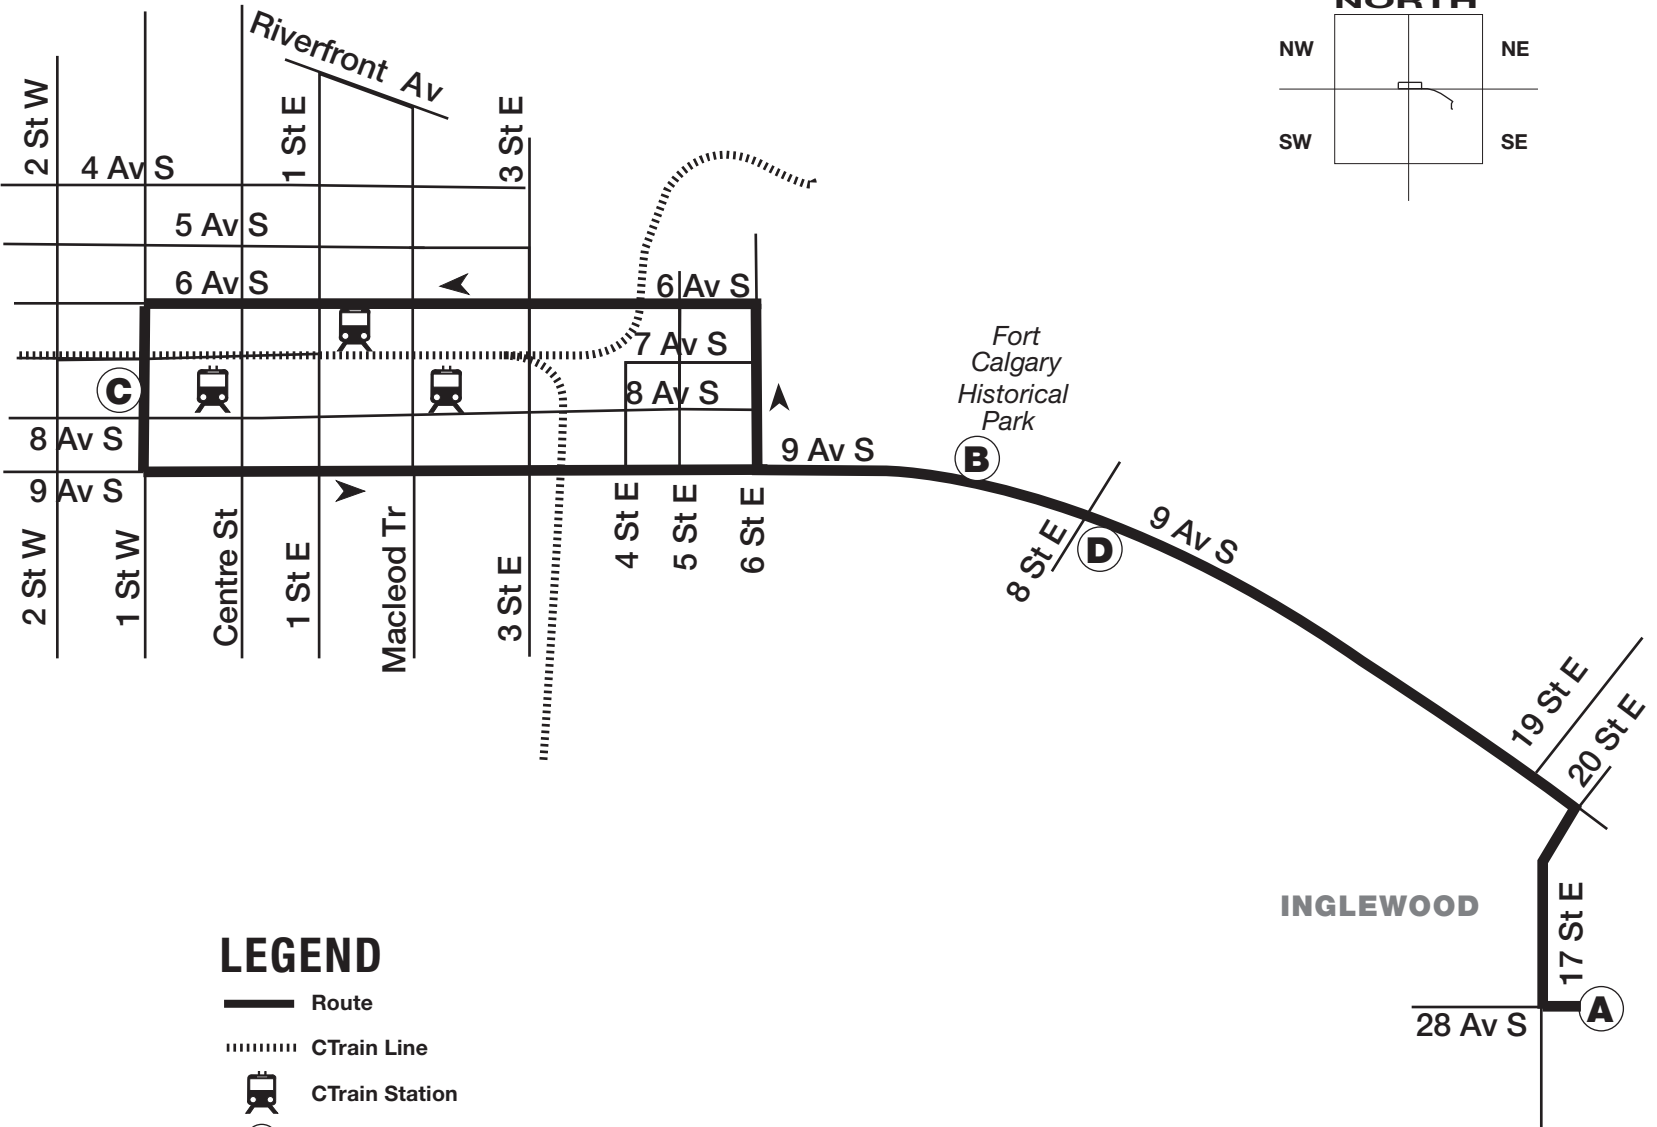

Downtown / East Calgary
Route 411

CITY CENTRE

LEGEND

- Route
- CTrain Line
- CTrain Station
- Time Point
- Intersecting Route