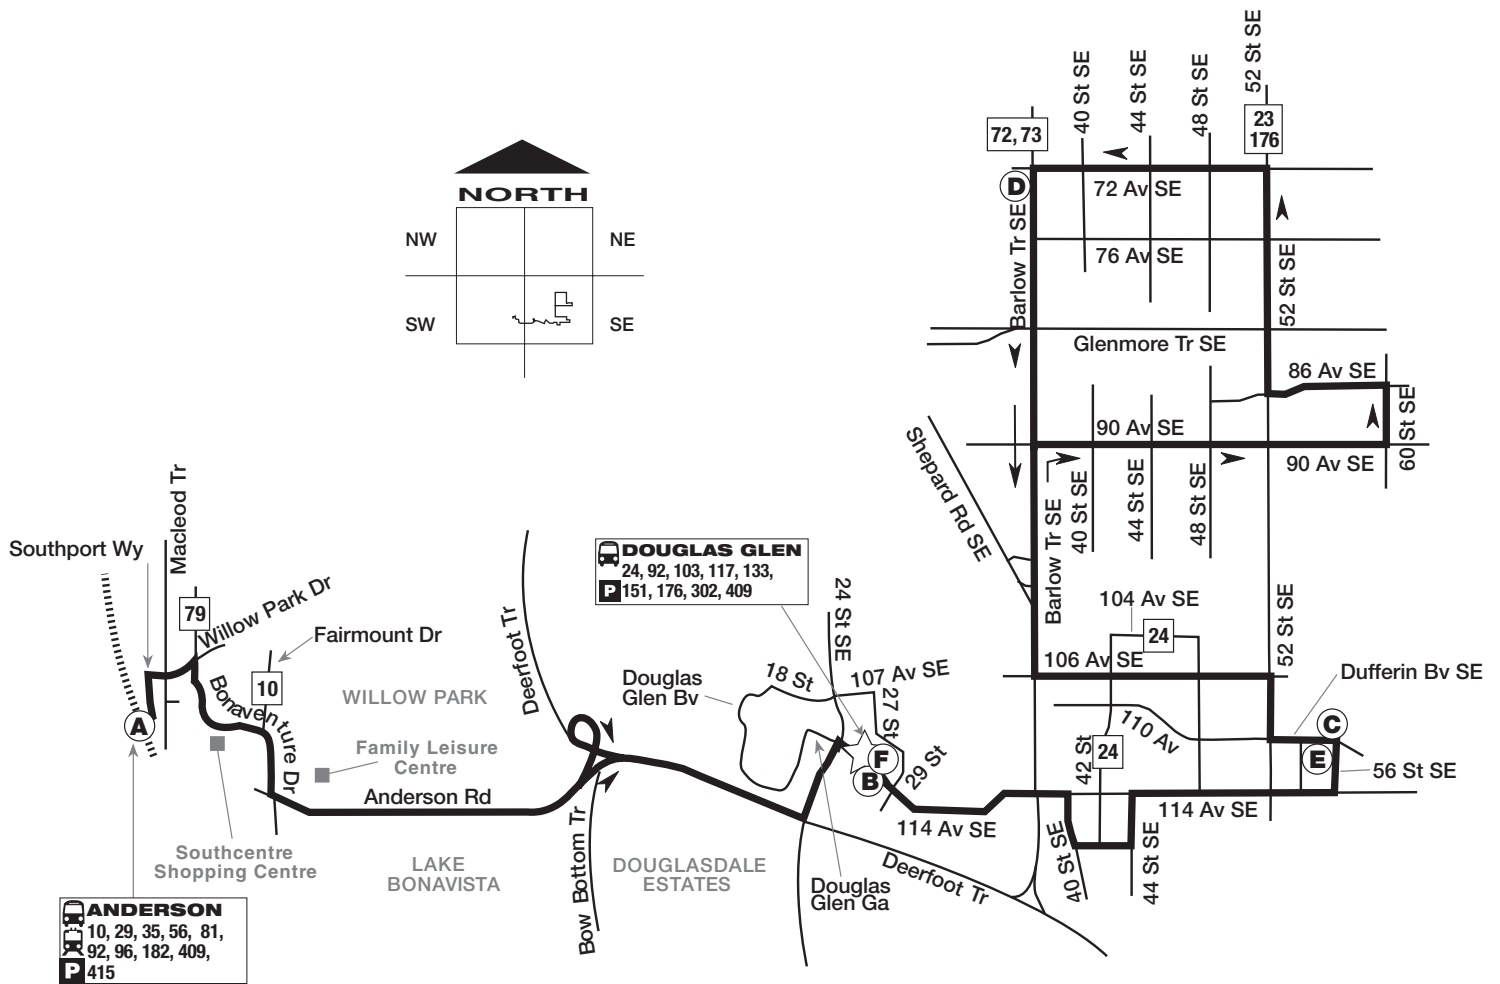

Douglas Glen Route 409

ANDERSON
 10, 29, 35, 56, 81,
 92, 96, 182, 409,
 415

DOUGLAS GLEN
 24, 92, 103, 117, 133,
 151, 176, 302, 409

LEGEND

- Route
- Bus Terminal
- CTrain Line
- CTrain Station
- Time Point
- Intersecting Route
- Park and Ride
- Route 302 Bus Zone