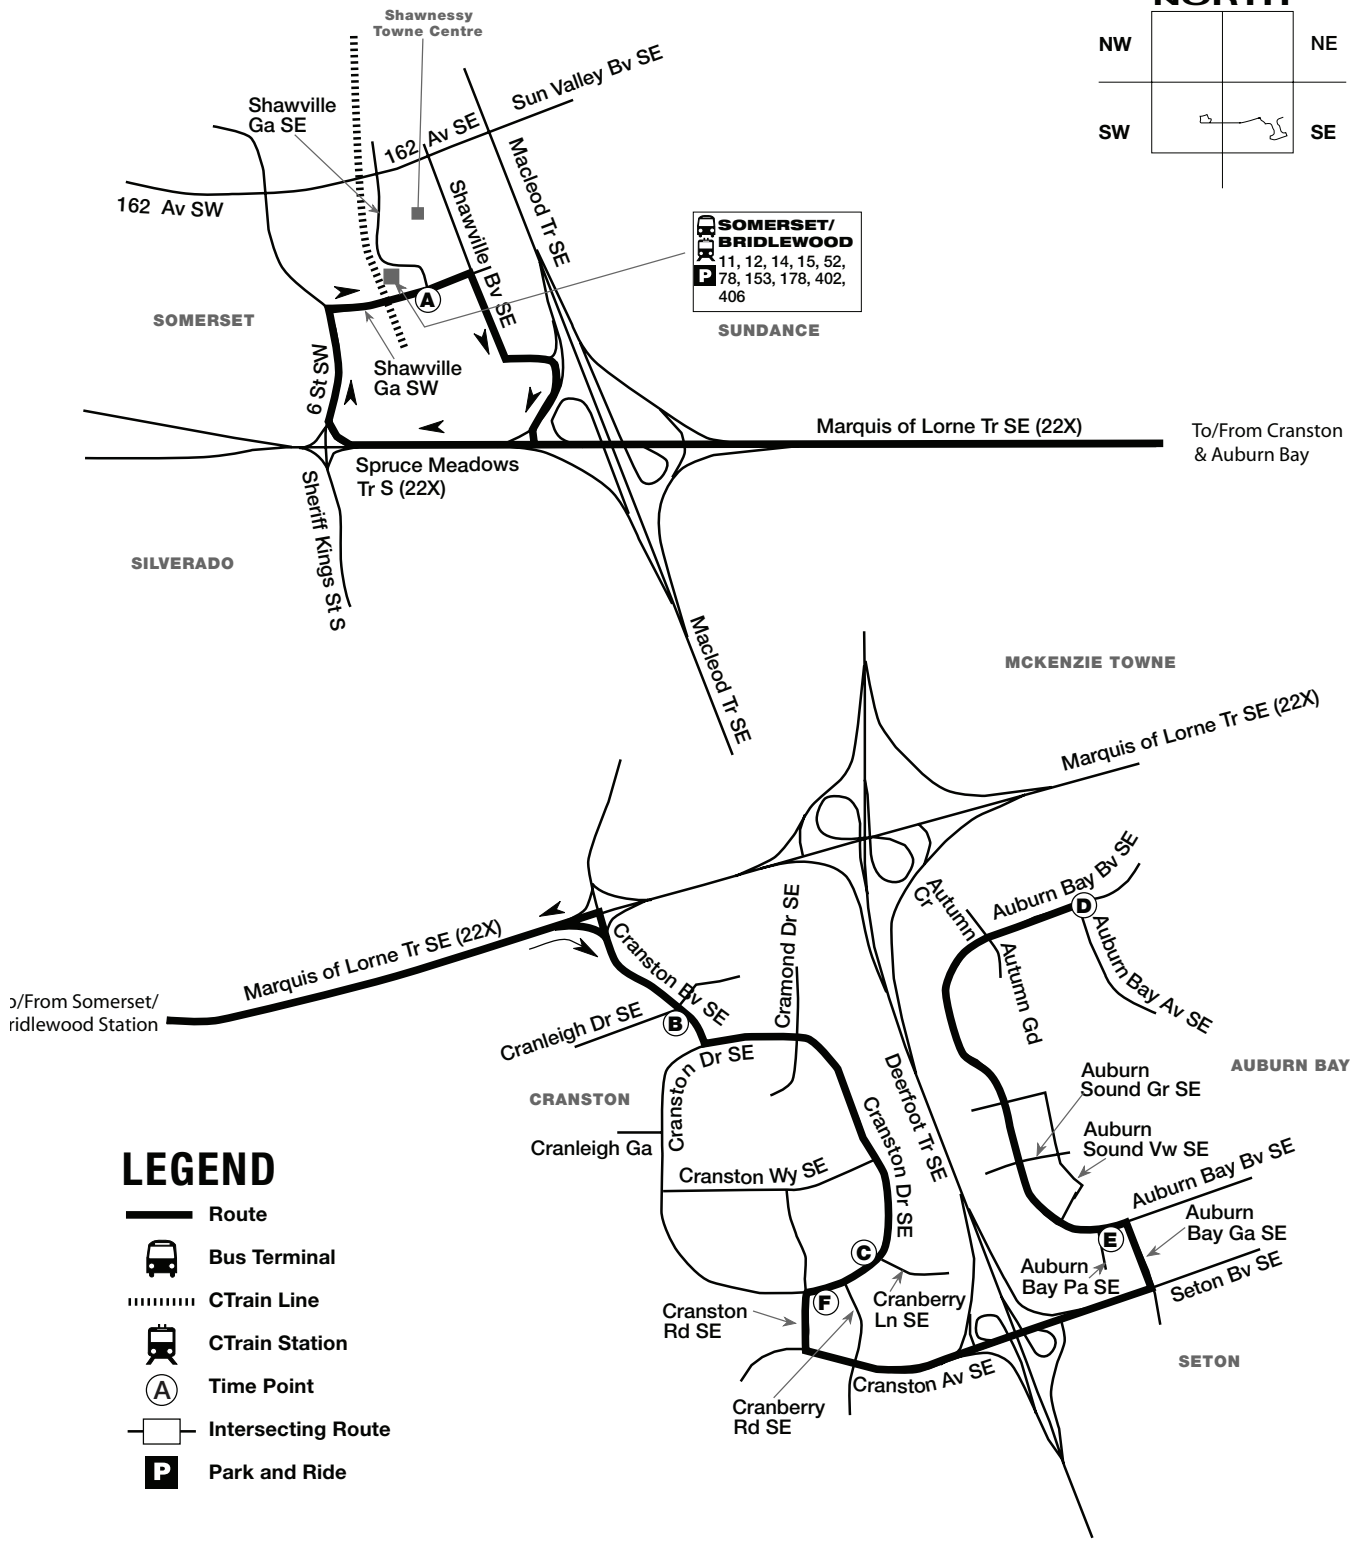

Auburn Bay Route 406

LEGEND

- Route
- Bus Terminal
- CTrain Line
- CTrain Station
- Time Point
- Intersecting Route
- Park and Ride