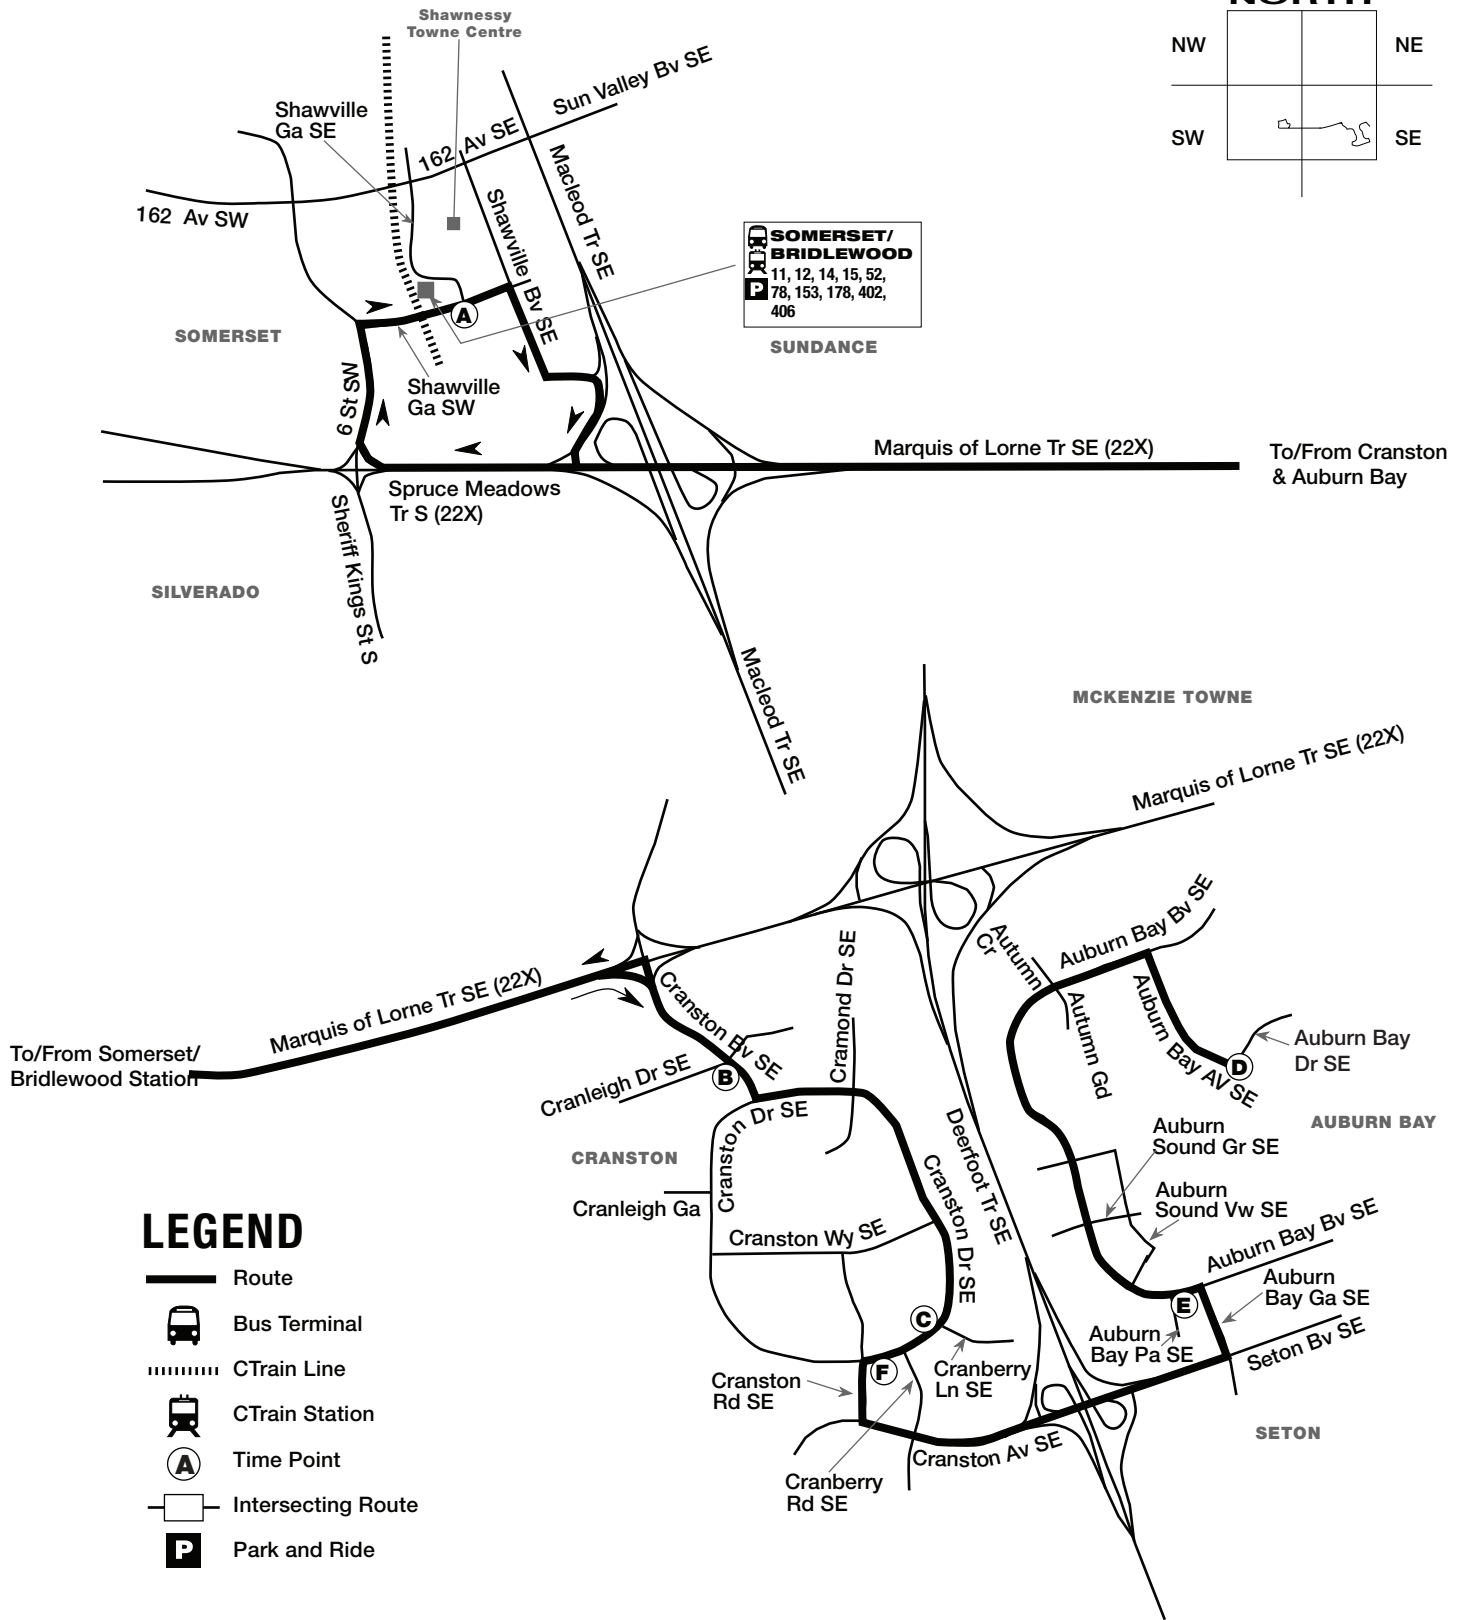

Auburn Bay Route 406

REVISED 2011 SEPTEMBER