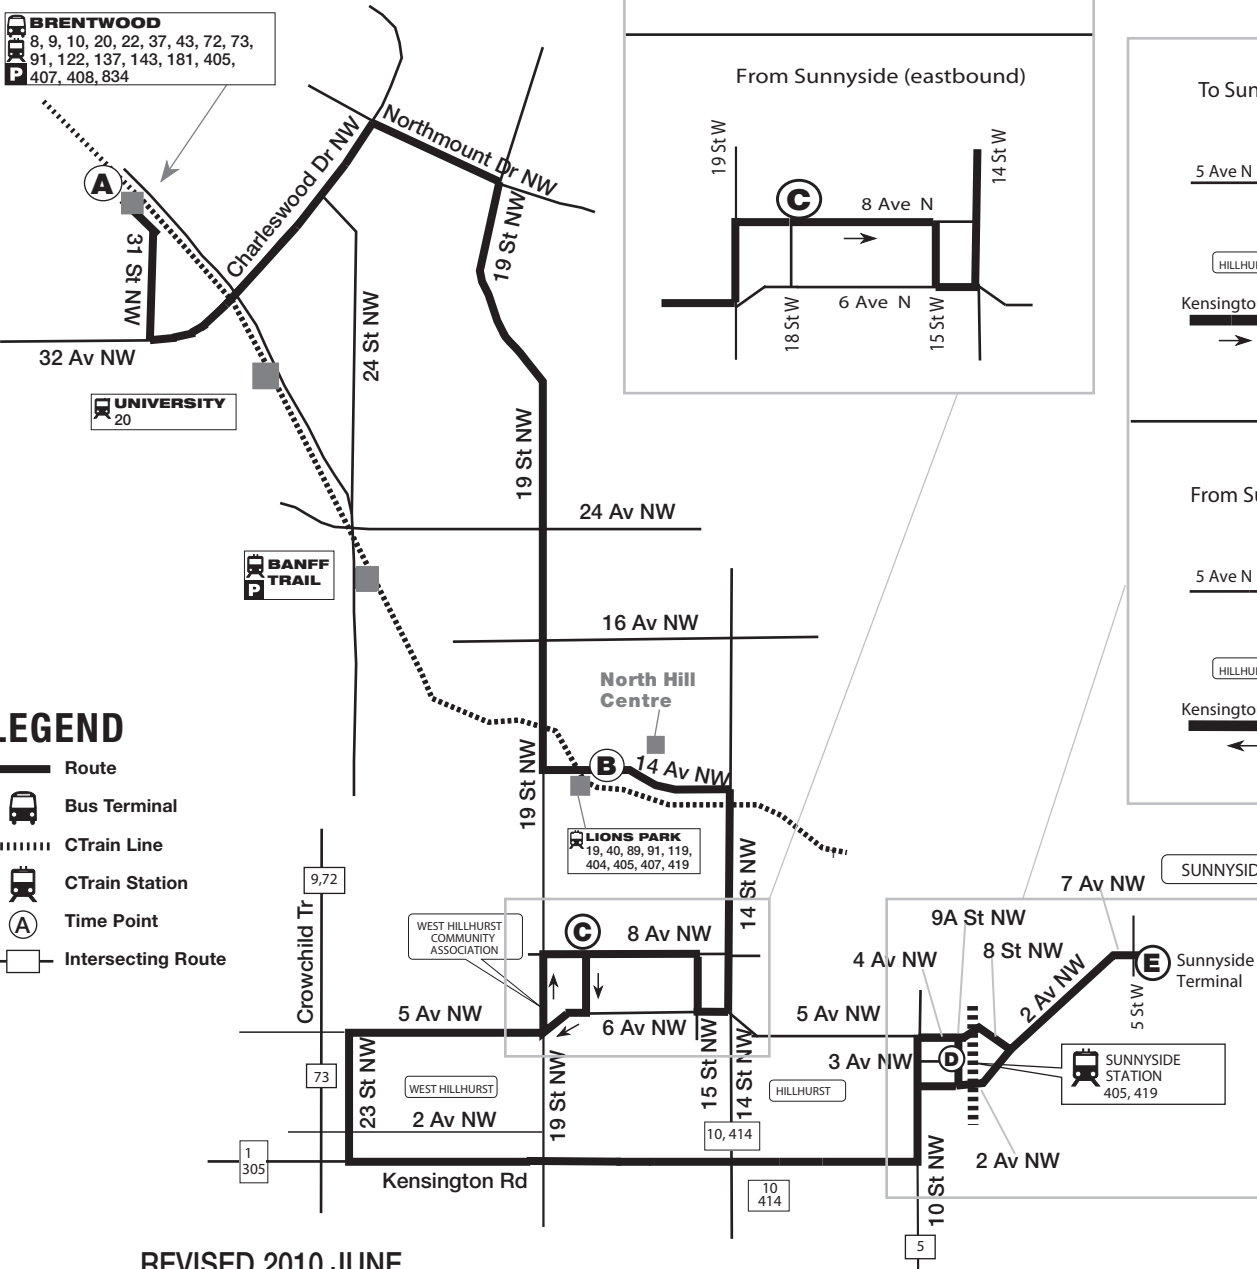

Hillhurst / Brentwood Route 405

BRENTWOOD
8, 9, 10, 20, 22, 37, 43, 72, 73,
91, 122, 137, 143, 181, 405,
407, 408, 834

LEGEND

- Route
- Bus Terminal
- CTrain Line
- CTrain Station
- Time Point
- Intersecting Route