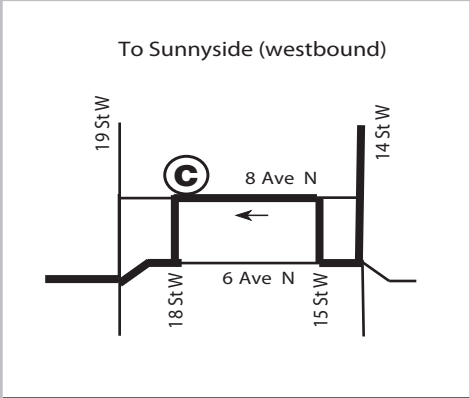

Hillhurst / Brentwood Route 405

BRENTWOOD
8, 9, 10, 20, 22, 37, 43, 72, 73,
91, 122, 137, 143, 181, 405,
407, 408, 834

LEGEND

- Route
- Bus Terminal
- CTrain Line
- CTrain Station
- Time Point
- Intersecting Route