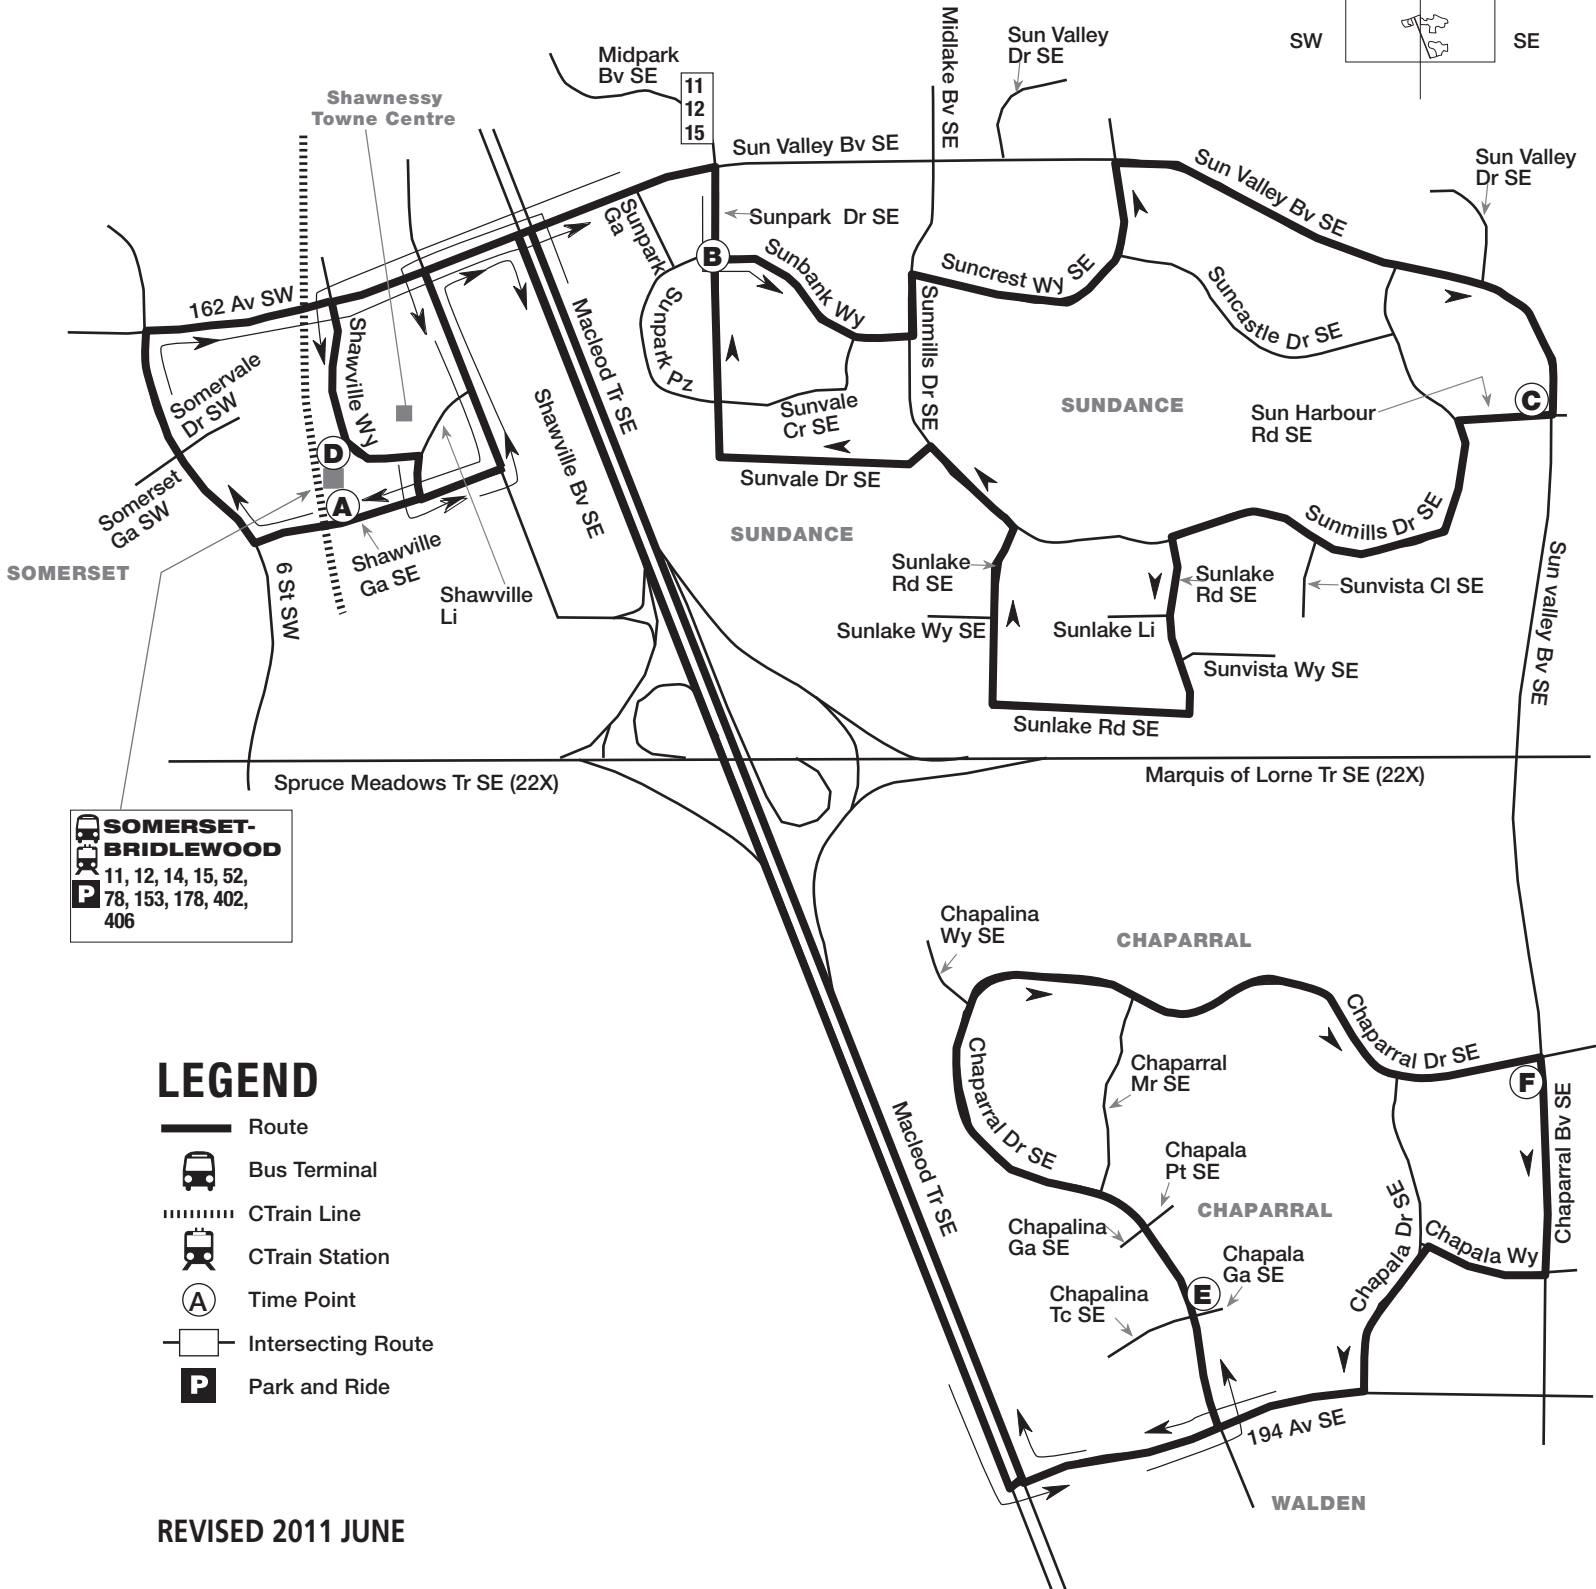

# Sundance / Chaparral Route 78

**SOMERSET-BRIDLEWOOD**  
11, 12, 14, 15, 52,  
78, 153, 178, 402,  
406

## LEGEND

- Route
- Bus Terminal
- CTrain Line
- CTrain Station
- Time Point
- Intersecting Route
- Park and Ride

REVISED 2011 JUNE