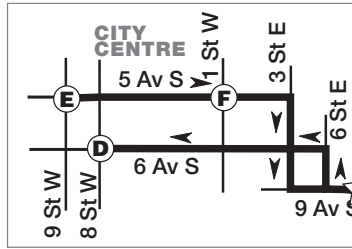

Riverbend Route 75

See Transit System Map
for Details on Downtown
Intersecting Routes

LEGEND

- Route
- Time Point
- Route 302 Bus Zone