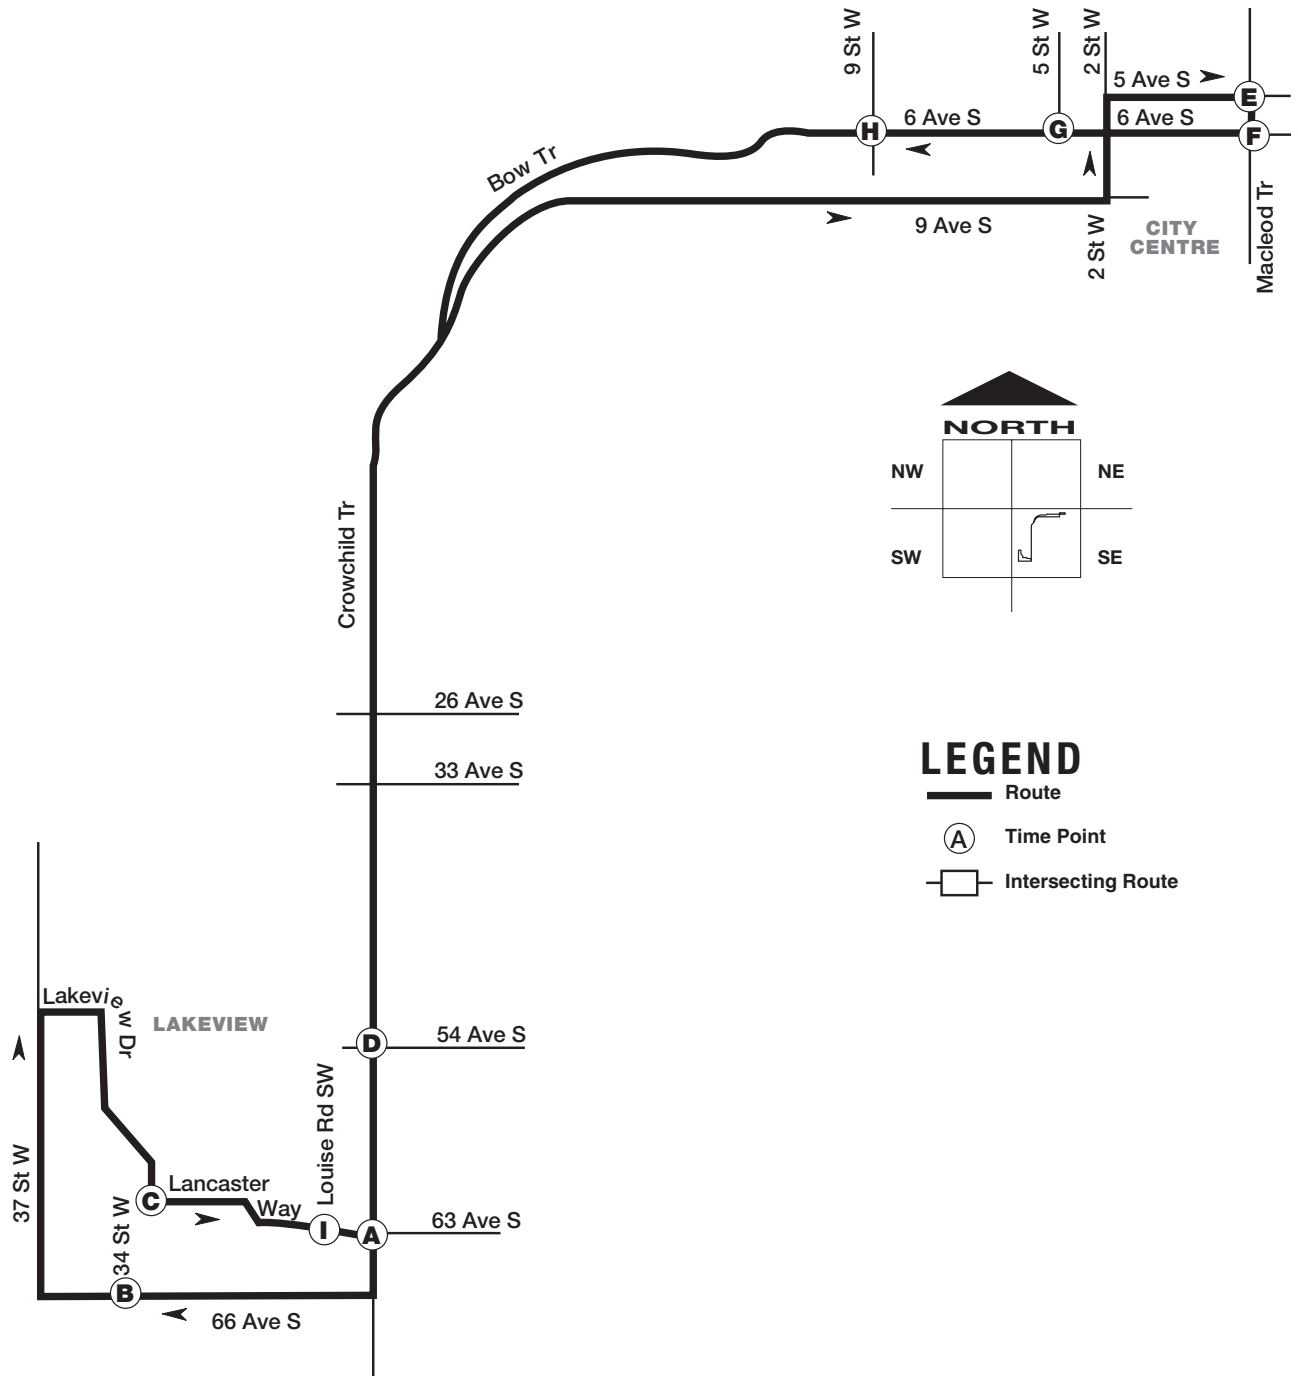

# Lakeview Express Route 63

**LEGEND**

-  Route
-  Time Point
-  Intersecting Route