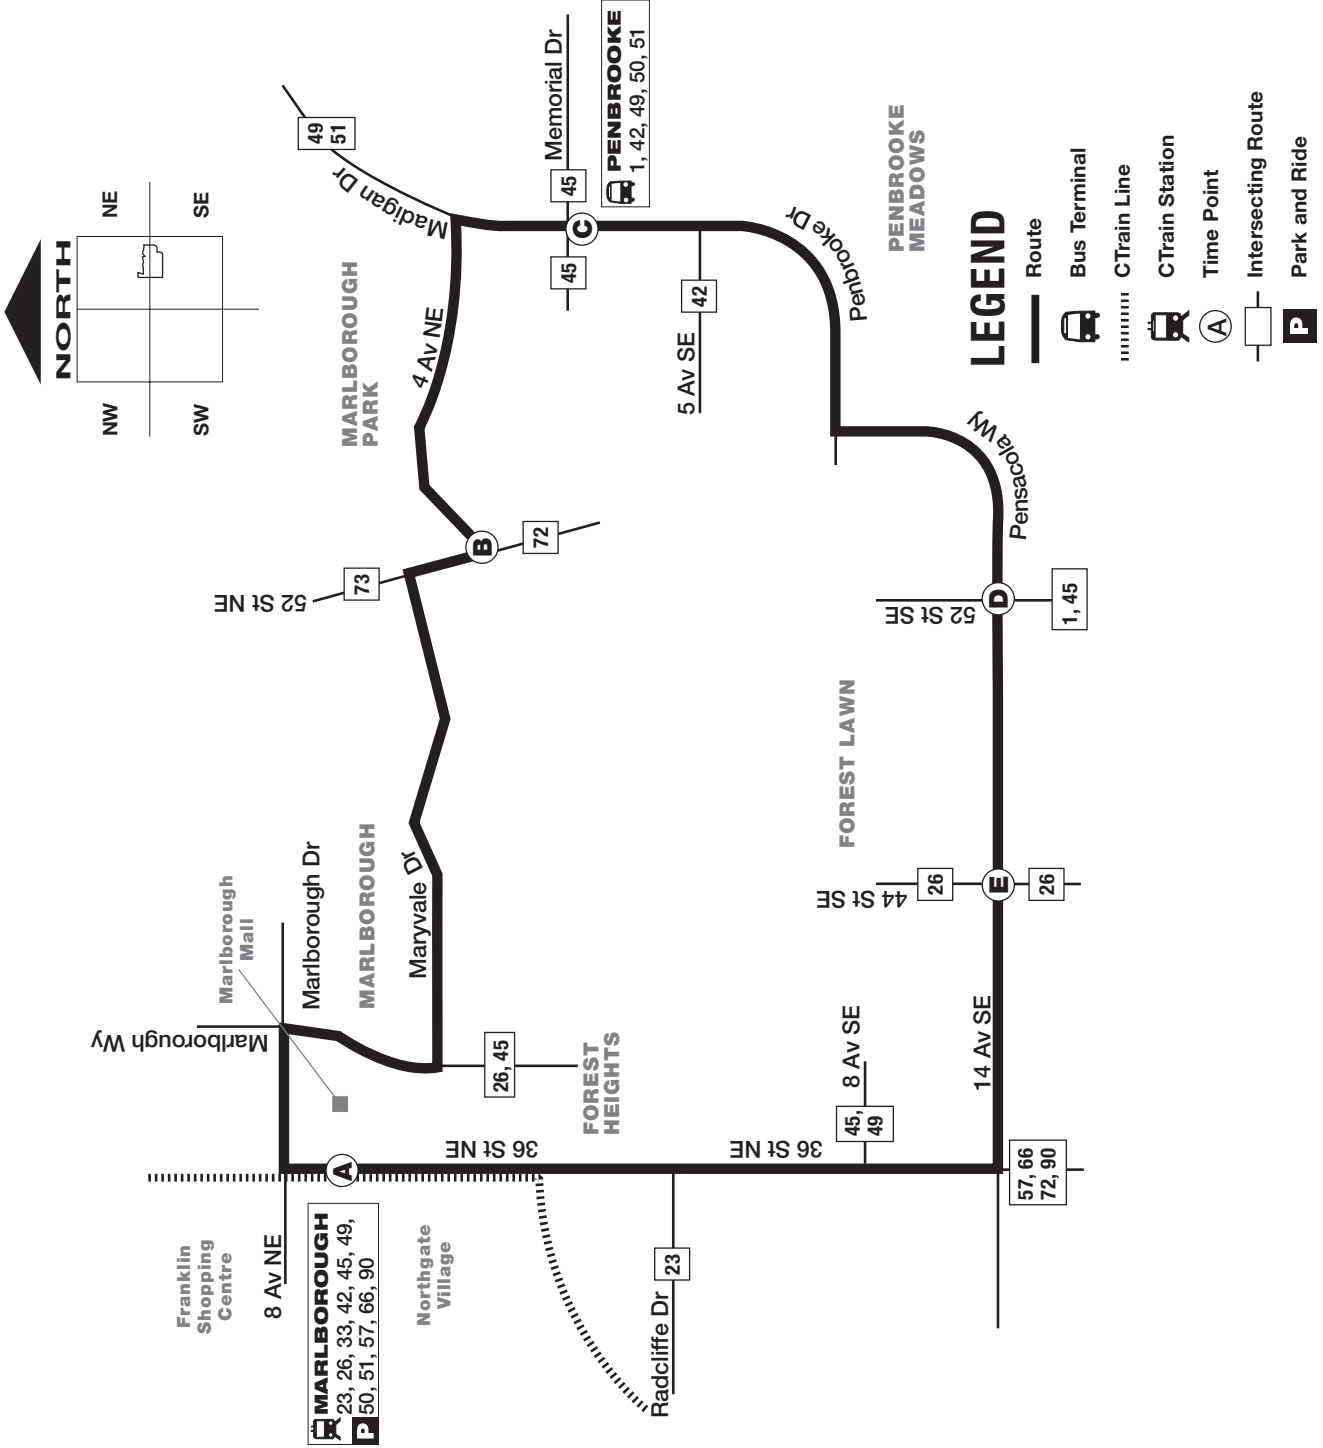

# Penbrooke Route 51

## LEGEND

- Route
- Bus Terminal
- CTrain Line
- CTrain Station
- Time Point
- Intersecting Route
- Park and Ride