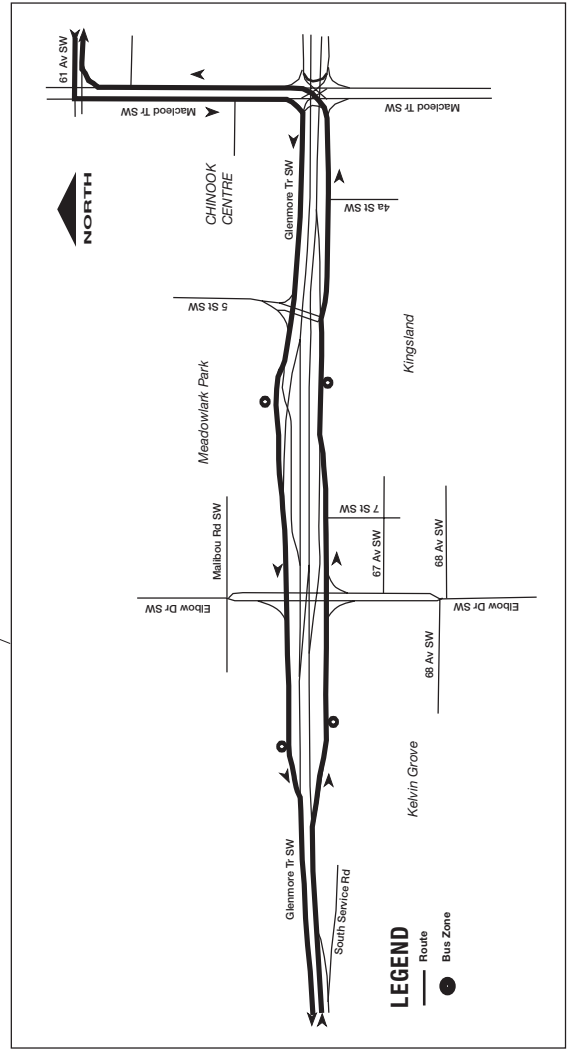

# Lakeview/Chinook Station Route 47

- LEGEND**
- Route
  - Bus Terminal
  - CTrain Line
  - CTrain Station
  - Time Point
  - Intersecting Route
  - Park and Ride