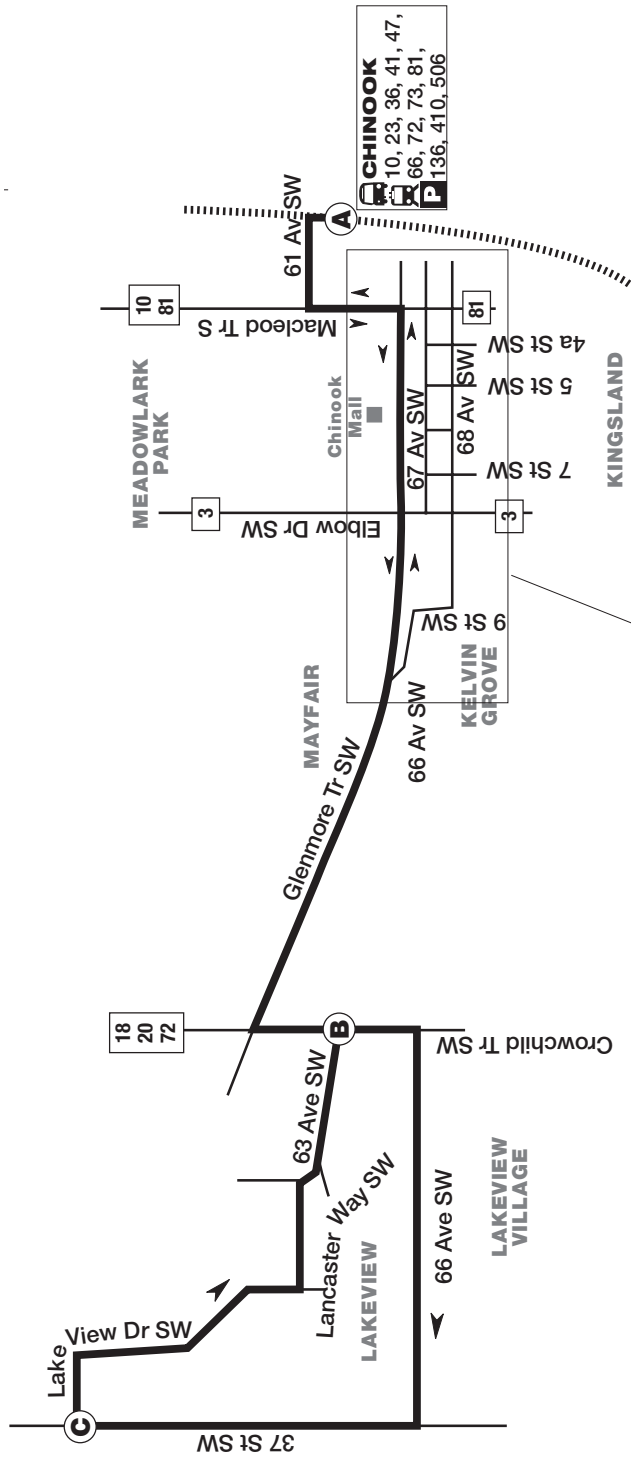

# Lakeview/Chinook Station Route 47

- LEGEND**
- Route
  - Bus Terminal
  - CTrain Line
  - CTrain Station
  - Time Point
  - Intersecting Route
  - Park and Ride