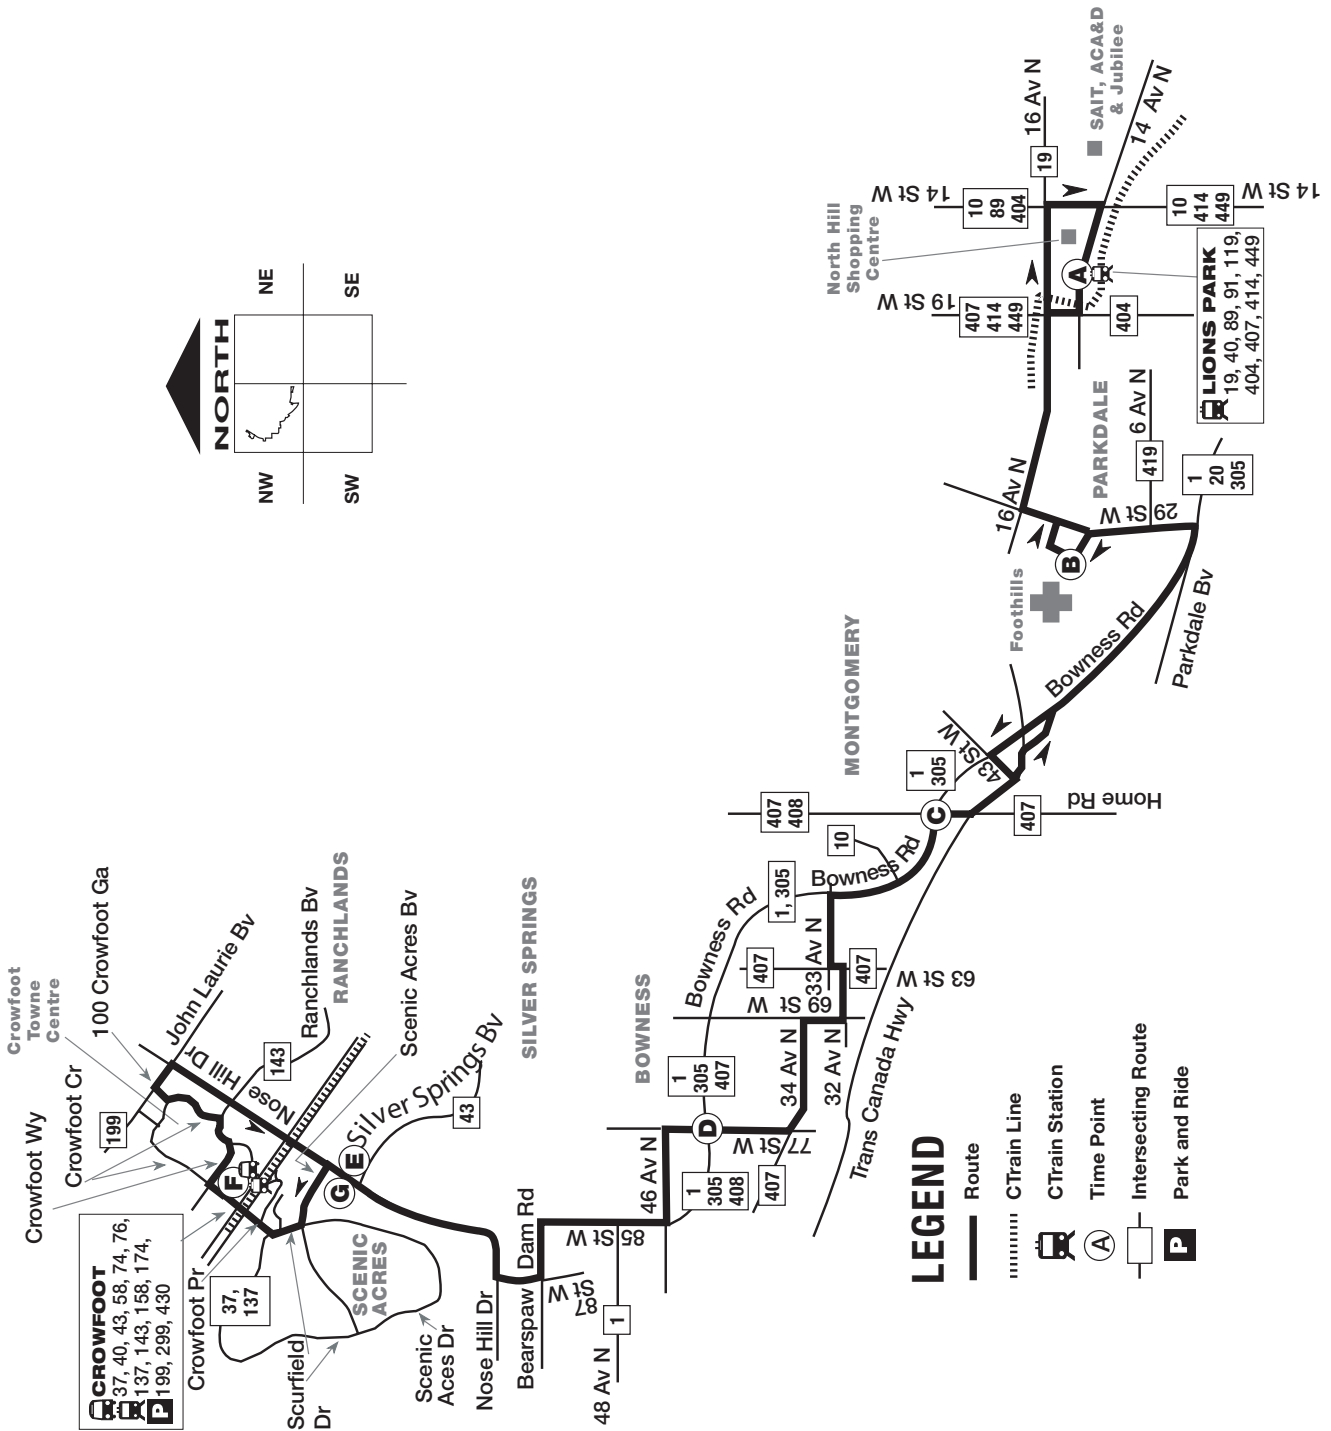

Crowfoot/North Hill Route 40

LEGEND

- Route
- CTrain Line
- CTrain Station
- Time Point
- Intersecting Route
- Park and Ride