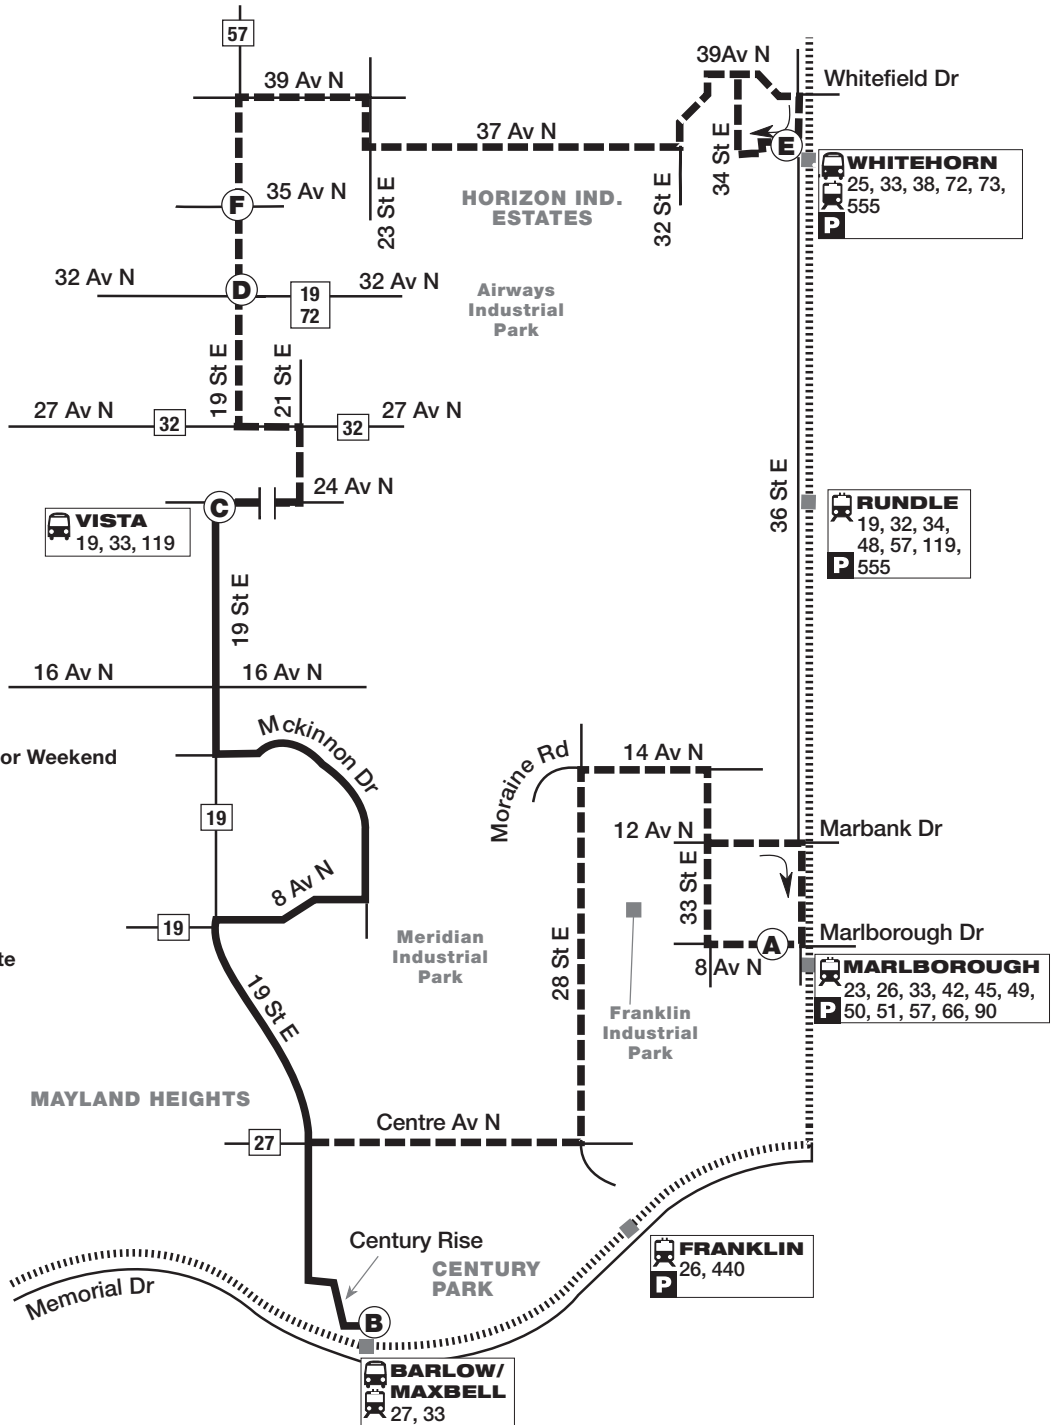

# Vista Heights/Marlborough Route 33

## LEGEND

- Route 33
- No Late Evening or Weekend
- Bus Terminal
- CTrain Line
- CTrain Station
- Time Point
- Intersecting Route
- Park and Ride
- Bus Access Only