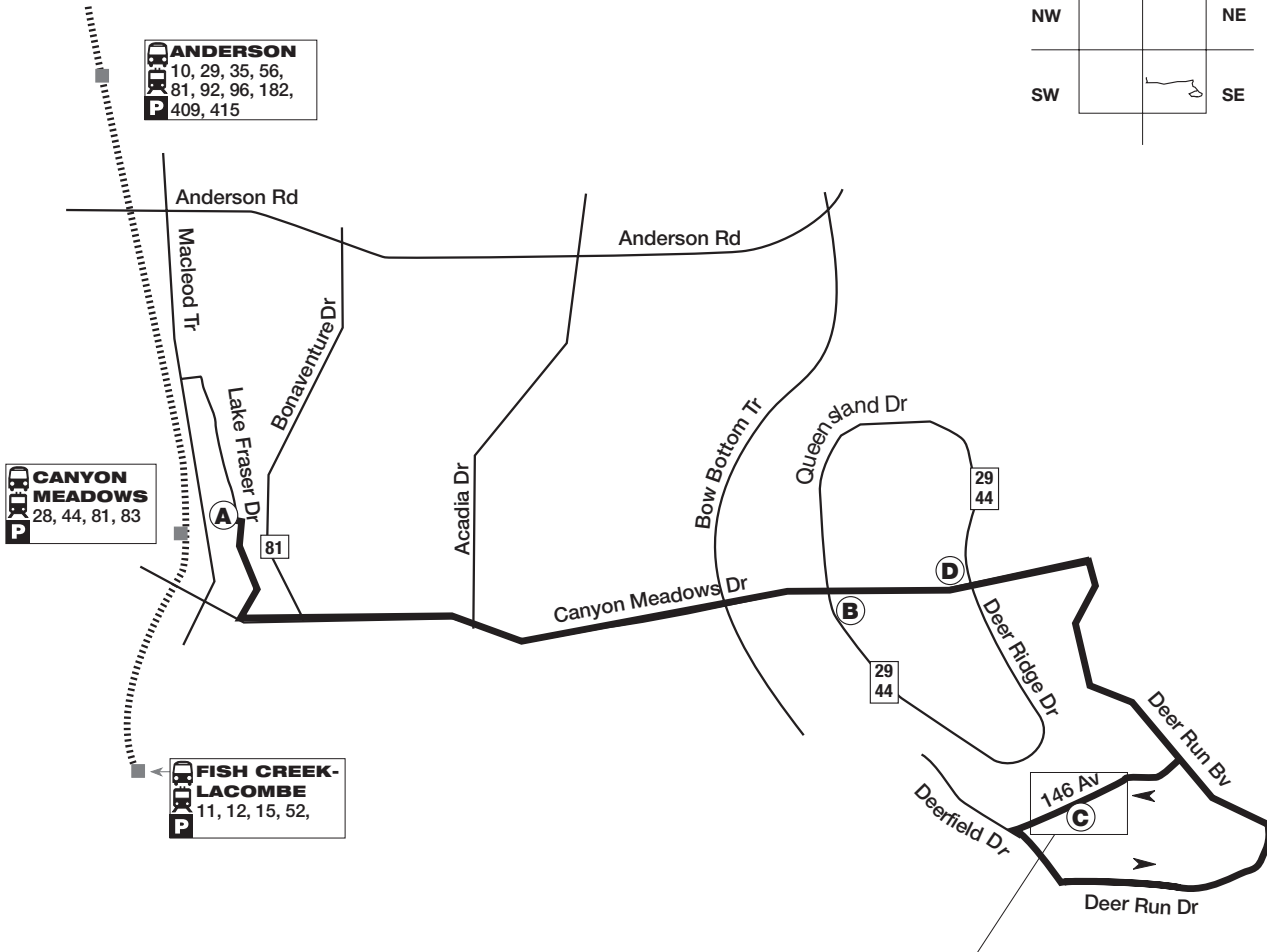

Deer Run Route 28

LEGEND

- Route
- Bus Terminal
- CTrain Line
- CTrain Station
- Time Point
- Intersecting Route
- Park and Ride