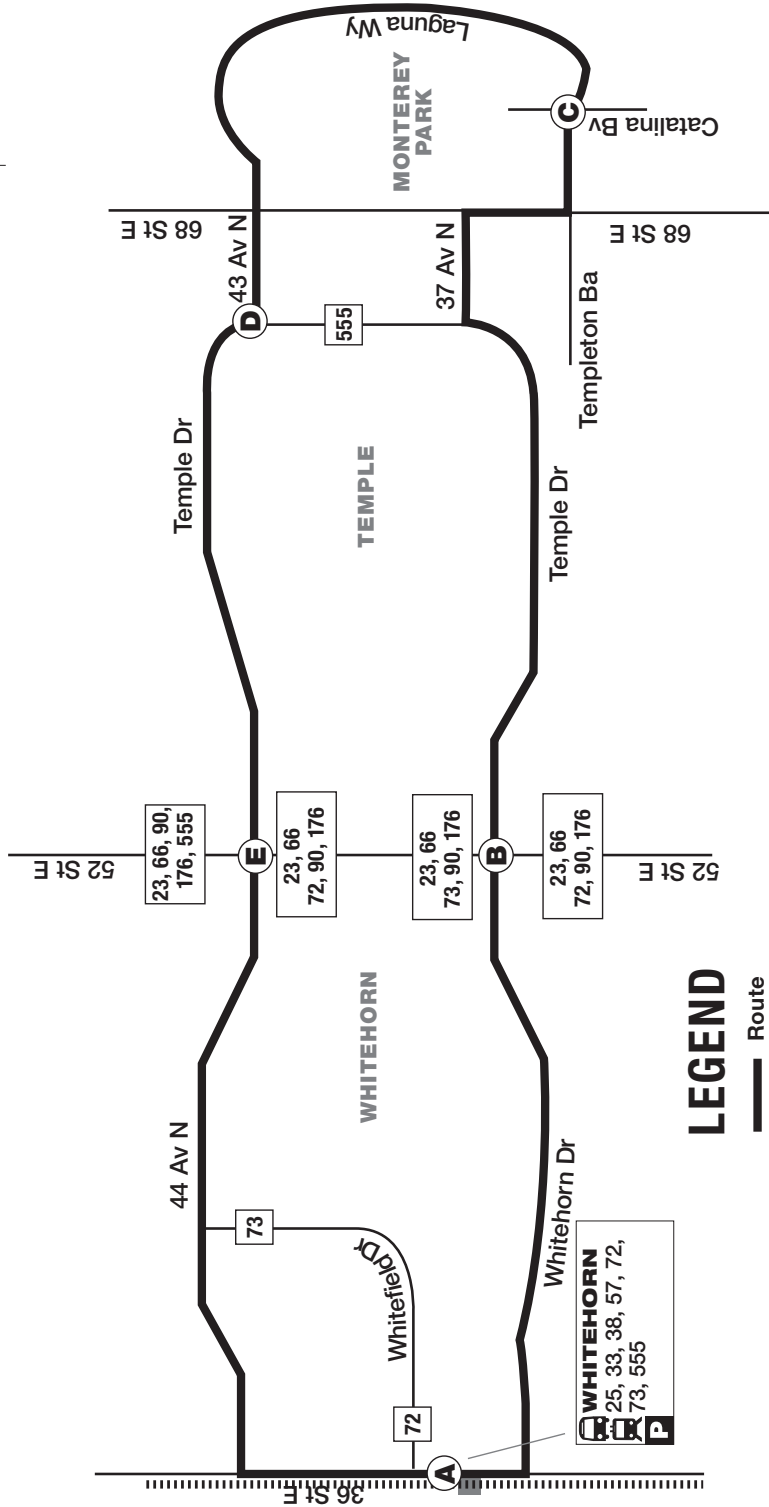

# Bowness/Forest Lawn Route 25

## LEGEND

- Route
- Bus Terminal
- CTrain Line
- CTrain Station
- Time Point
- Intersecting Route
- Park and Ride