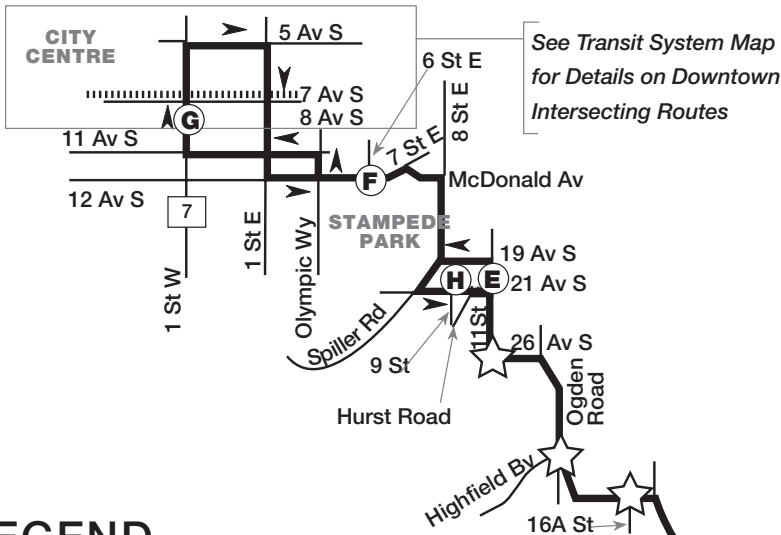

Ogden Route 24

LEGEND

- Route
- Weekdays before 18:00
- Bus Terminal
- CTrain Line
- Time Point
- Intersecting Route
- Route 302 Bus Zone

BONNYBROOK

LYNNWOD

OGDEN

No service Saturday and Sunday
and weekdays after 18:00

QUARRY PARK

DOUGLAS GLEN
24, 92, 103, 117, 133,
151, 176, 302, 409