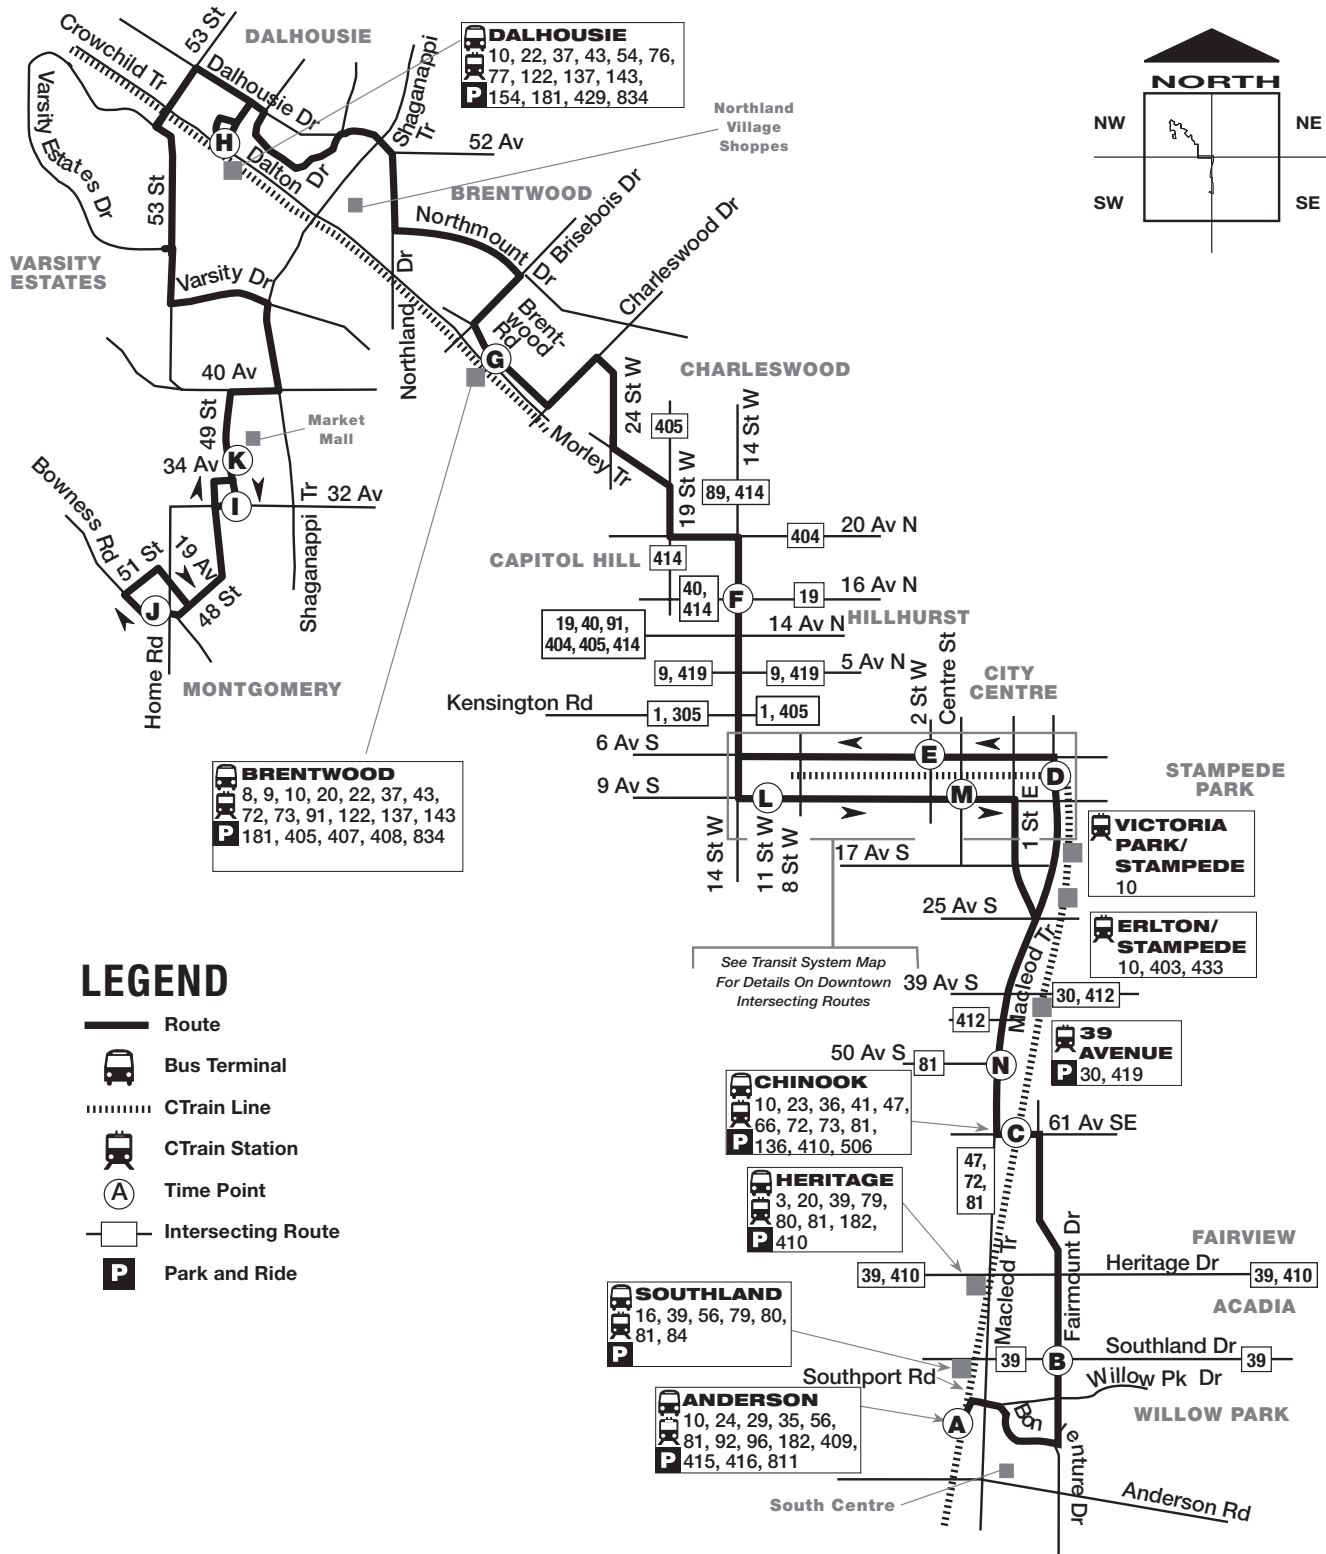

Dalhousie/Southcentre Route 10

LEGEND

- Route
- Bus Terminal
- CTrain Line
- CTrain Station
- Time Point
- Intersecting Route
- Park and Ride