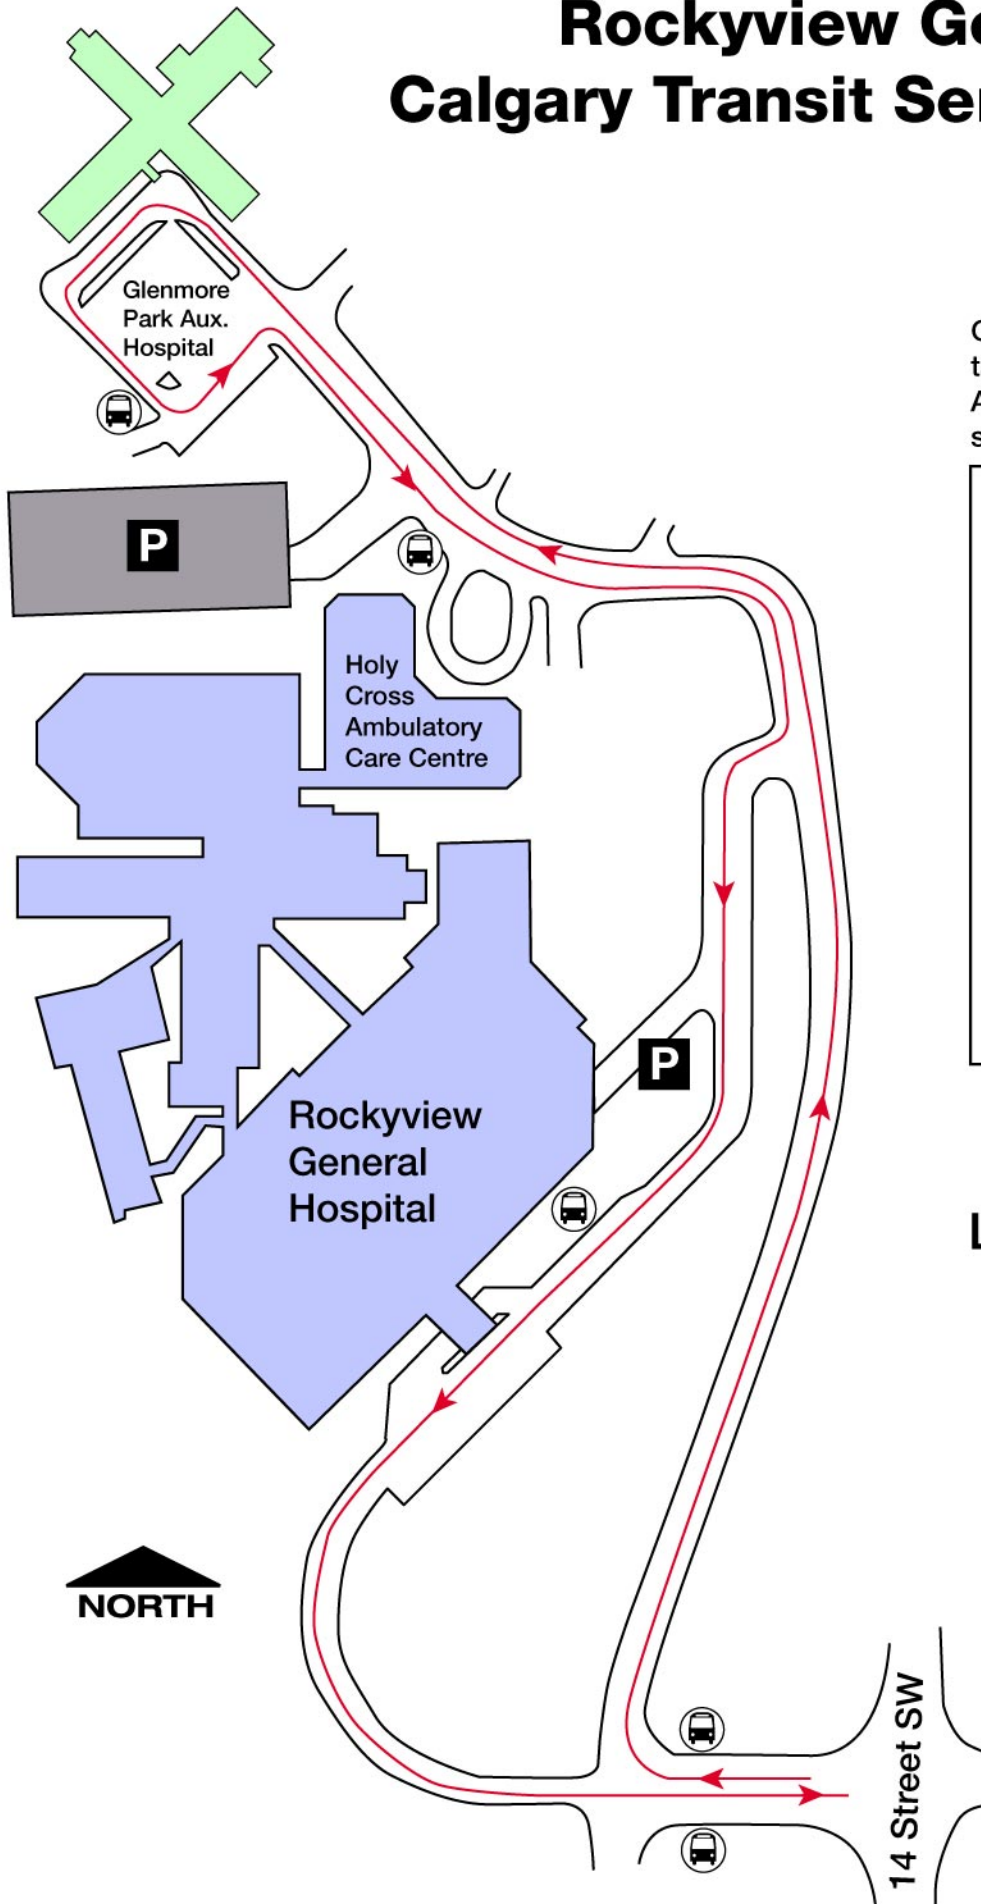

Rockyview General Hospital Calgary Transit Rider's Guide

Calgary Transit Route 20 - Heritage/Northmount

www.calgarytransit.com
Customer Service: 262-1000

Rockyview General Hospital Calgary Transit Service Overview

CTrain connections can be made by taking Route 20 to Heritage Station. Approximate frequency of CTrain service:

Weekdays AM PEAK 06:30 - 08:30 5 minutes	Weekends SATURDAY 06:00 - 01:30 15 minutes
MID DAY 08:30 - 16:00 10 minutes	SUNDAY 06:00 - 01:00 15 minutes
PM PEAK 16:00 - 18:00 5 minutes	
EVENING 18:00 - 01:30 10/15 minutes	

Legend

-  20 - Heritage/Northmount
-  Bus Stop
-  Public Parking

Heritage/Northmount ROUTE 20

Approximate frequency of service:

Weekdays	EARLY AM	AM PEAK	MID DAY	PM PEAK	EVENING
	05:15 - 06:30	06:30 - 08:30	08:30 - 16:00	16:00 - 18:00	18:00 - 24:30
	20 minutes	10 minutes	20 minutes	10 minutes	30 minutes

Weekends	SATURDAY	SUNDAY
	06:45 - 20:45	09:45 - 17:45
	30 minutes	30 minutes

Maps and schedules are subject to change without notice. September 2007.