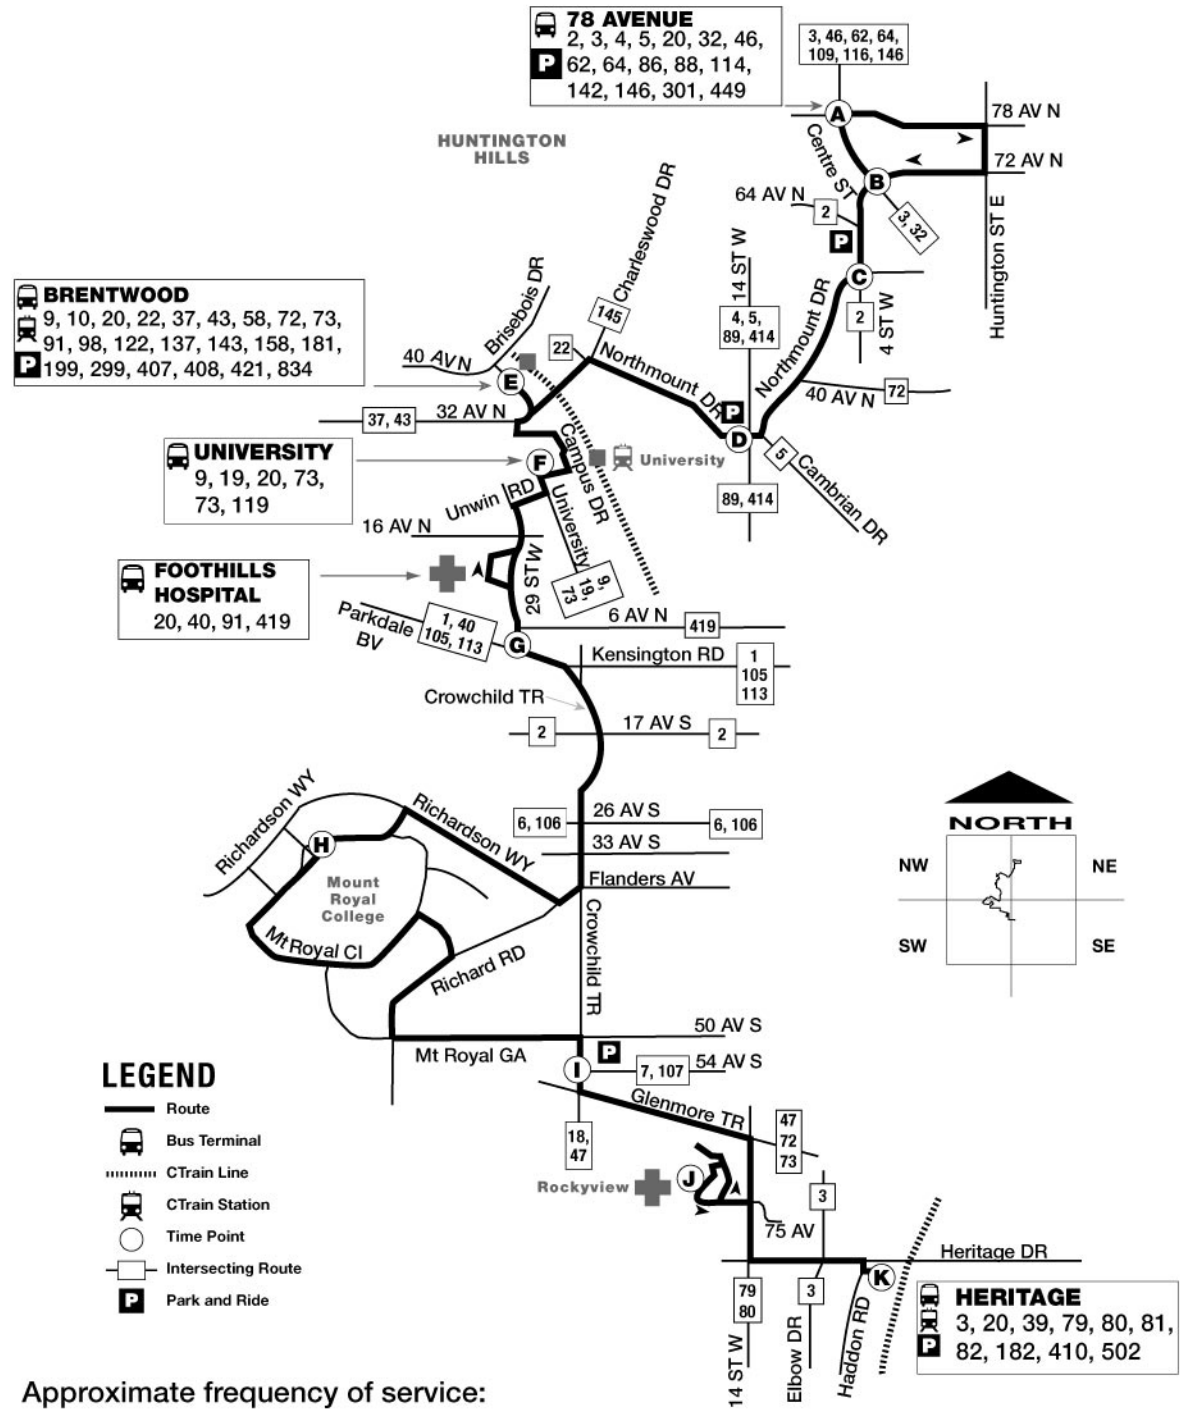

Rockyview General Hospital Calgary Transit Rider's Guide

Calgary Transit Route 20 - Heritage/Northmount

www.calgarytransit.com
Customer Service: 262-1000

Rockyview General Hospital Calgary Transit Service Overview

CTrain connections can be made by taking Route 20 to Heritage Station. Approximate frequency of CTrain service:

Weekdays AM PEAK 06:30 - 08:30 5 minutes	Weekends SATURDAY 06:00 - 01:30 15 minutes
MID DAY 08:30 - 16:00 10 minutes	SUNDAY 06:00 - 01:00 15 minutes
PM PEAK 16:00 - 18:00 5 minutes	
EVENING 18:00 - 01:30 10/15 minutes	

Legend

-  20 - Heritage/Northmount
-  Bus Stop
-  Public Parking

Heritage/Northmount ROUTE 20

Approximate frequency of service:

Weekdays	EARLY AM	AM PEAK	MID DAY	PM PEAK	EVENING
	05:15 - 06:30	06:30 - 08:30	08:30 - 16:00	16:00 - 18:00	18:00 - 24:30
	20 minutes	10 minutes	20 minutes	10 minutes	30 minutes

Weekends	SATURDAY	SUNDAY
	06:45 - 20:45	09:45 - 17:45
	30 minutes	30 minutes

Maps and schedules are subject to change without notice. September 2007.