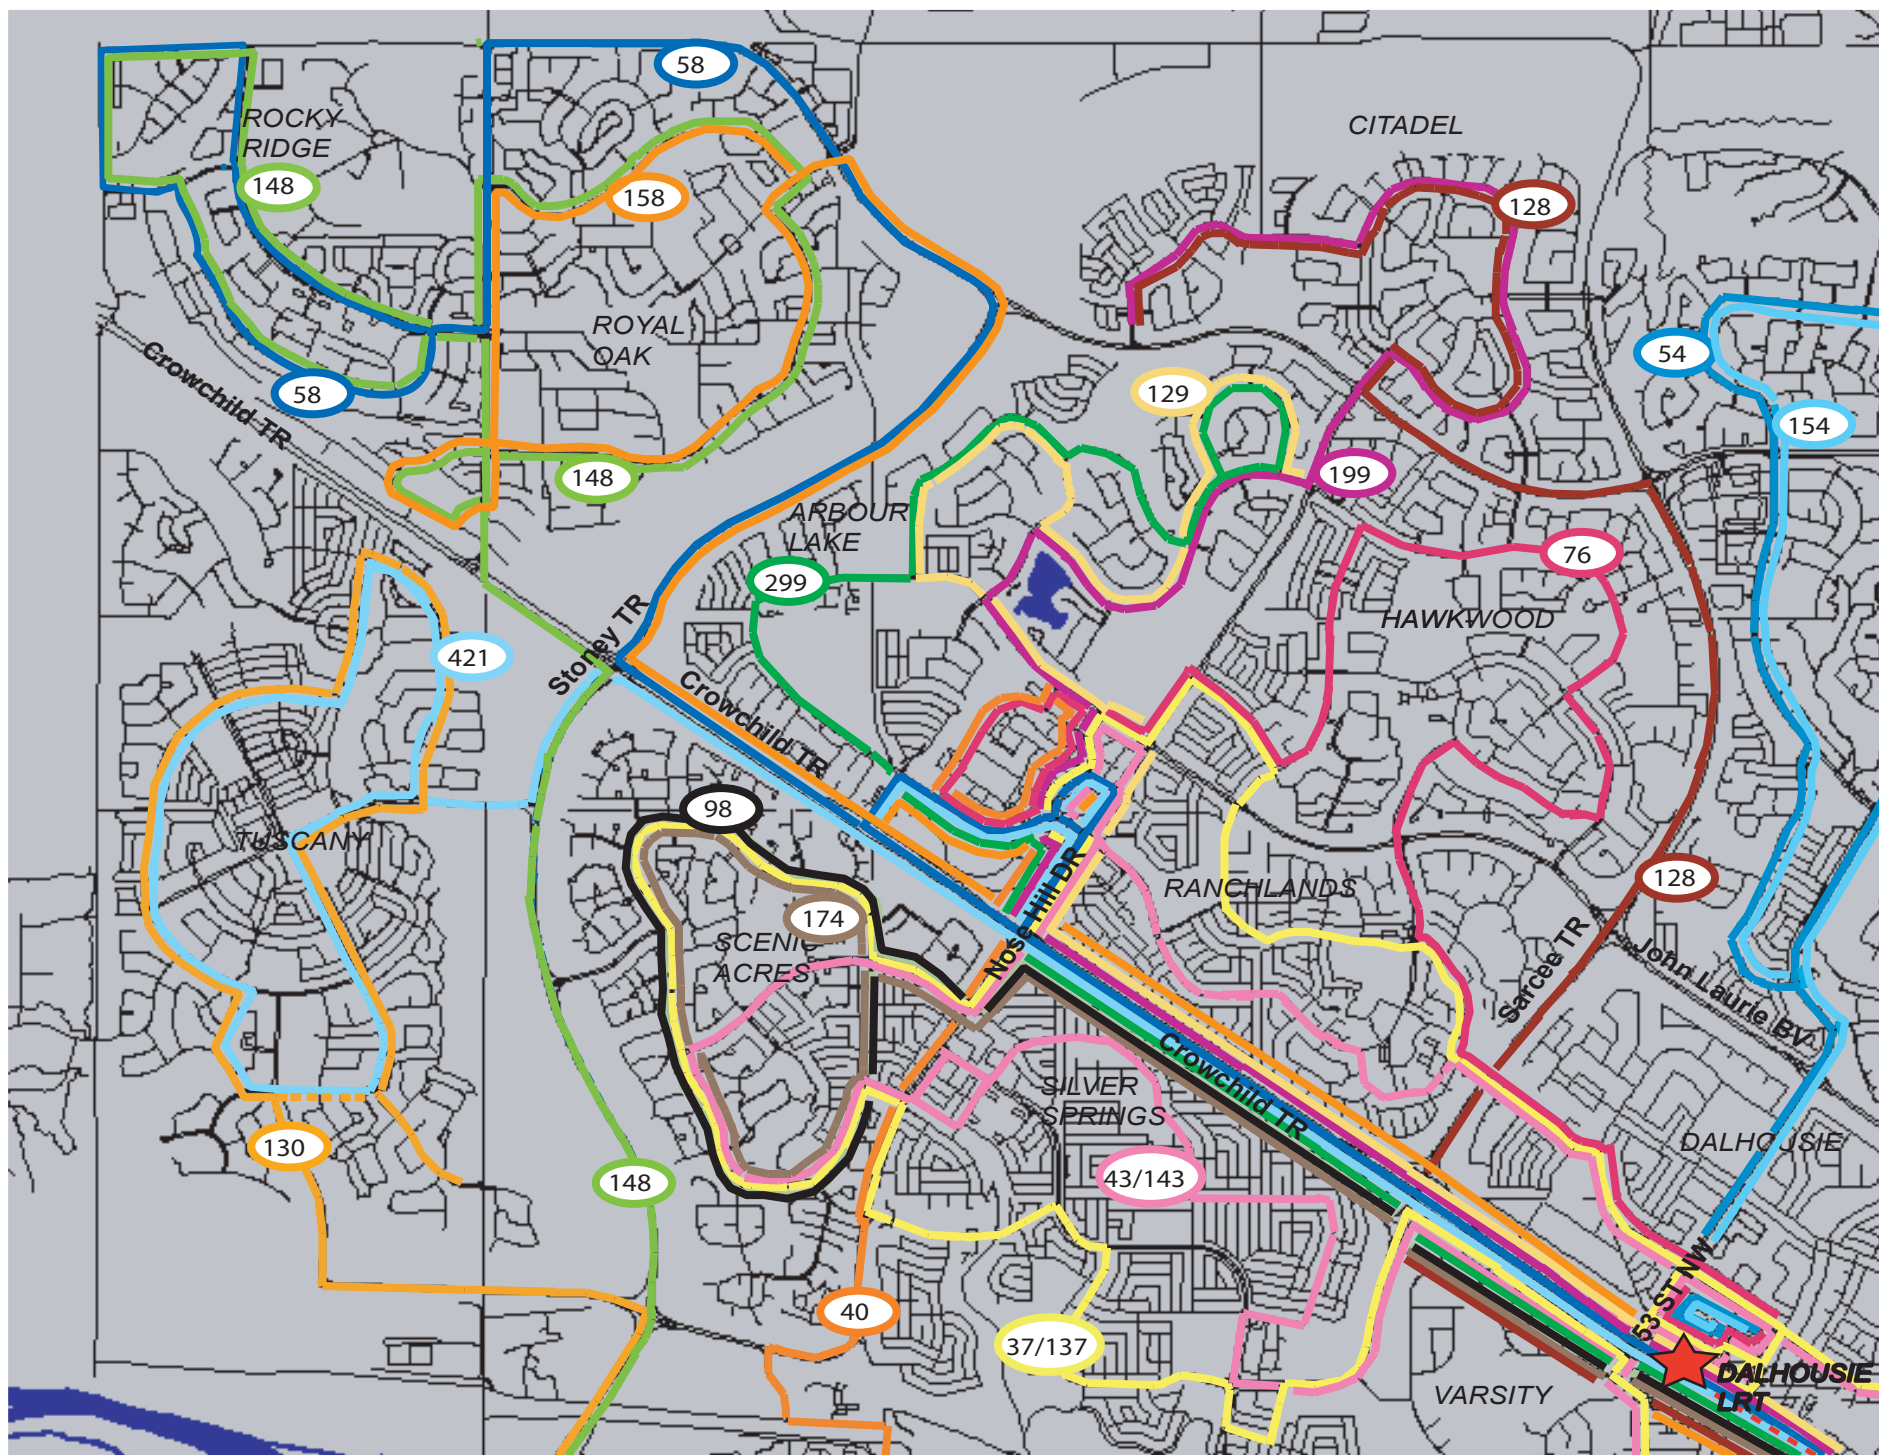

EXISTING NW FEEDER BUS NETWORK

Last Update: 2009 April 7

Copyright © 2006, The City of Calgary. All rights reserved