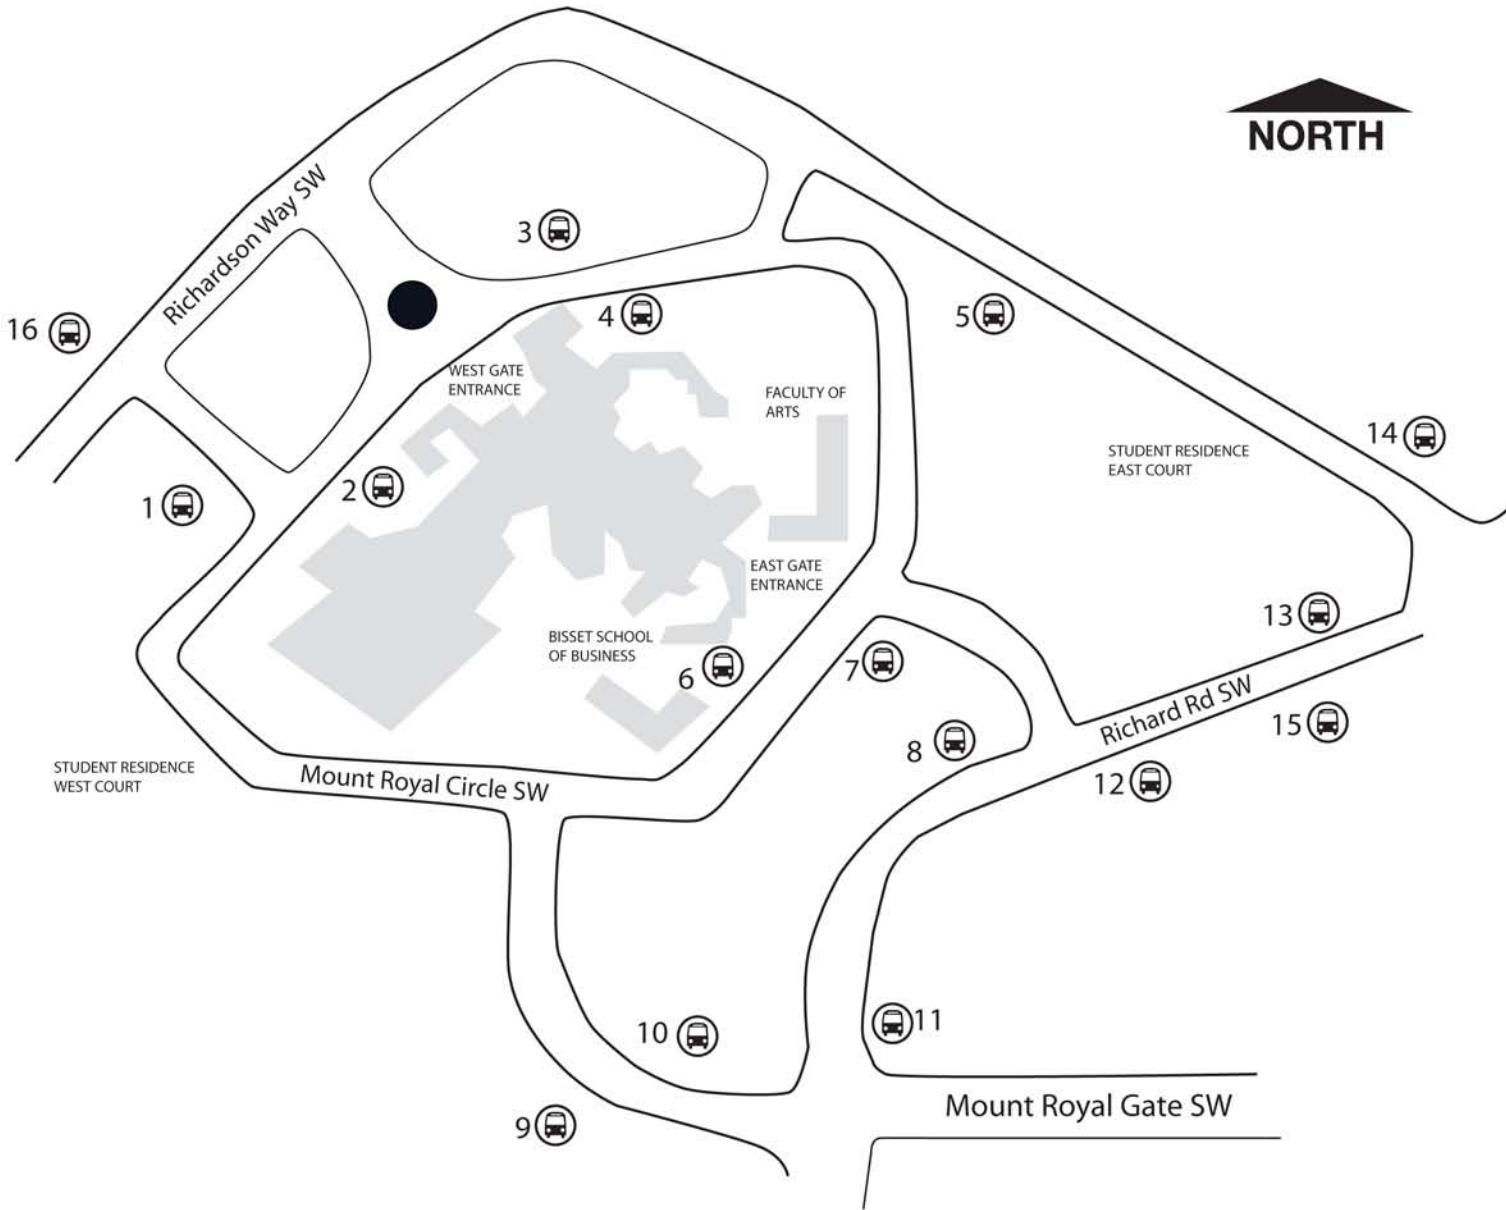

## Calgary Transit Rider's Guide

Routes 13, 18, 20, 72, 73, 181 and 182

# Mount Royal University Transit Service Guide

[Click on the Bus Stop Number to get Bus Schedule](#)

[Click on the Route Number to get the Route Map](#)

LEGEND	BUS ROUTES	SCHEDULE	LEGEND	BUS ROUTES	SCHEDULE
1	13,73	5595	9	18,20	8360
2	13,73,181,182	5596,8375	10	18,20	9605
3	13,72	8358	11	13,72	6981
4	13,73	4967	12	13,72,182	6982
5	13,73,181,182	6850,8380	13	13,18,20,73,182	6699,9607
6	18,20	6483	14	13,72,181,182	5593,8356
7	18,20	6278	15	13,18,20,72,182	6983,9606
8	13,73,182	6700	16	13,72	5686