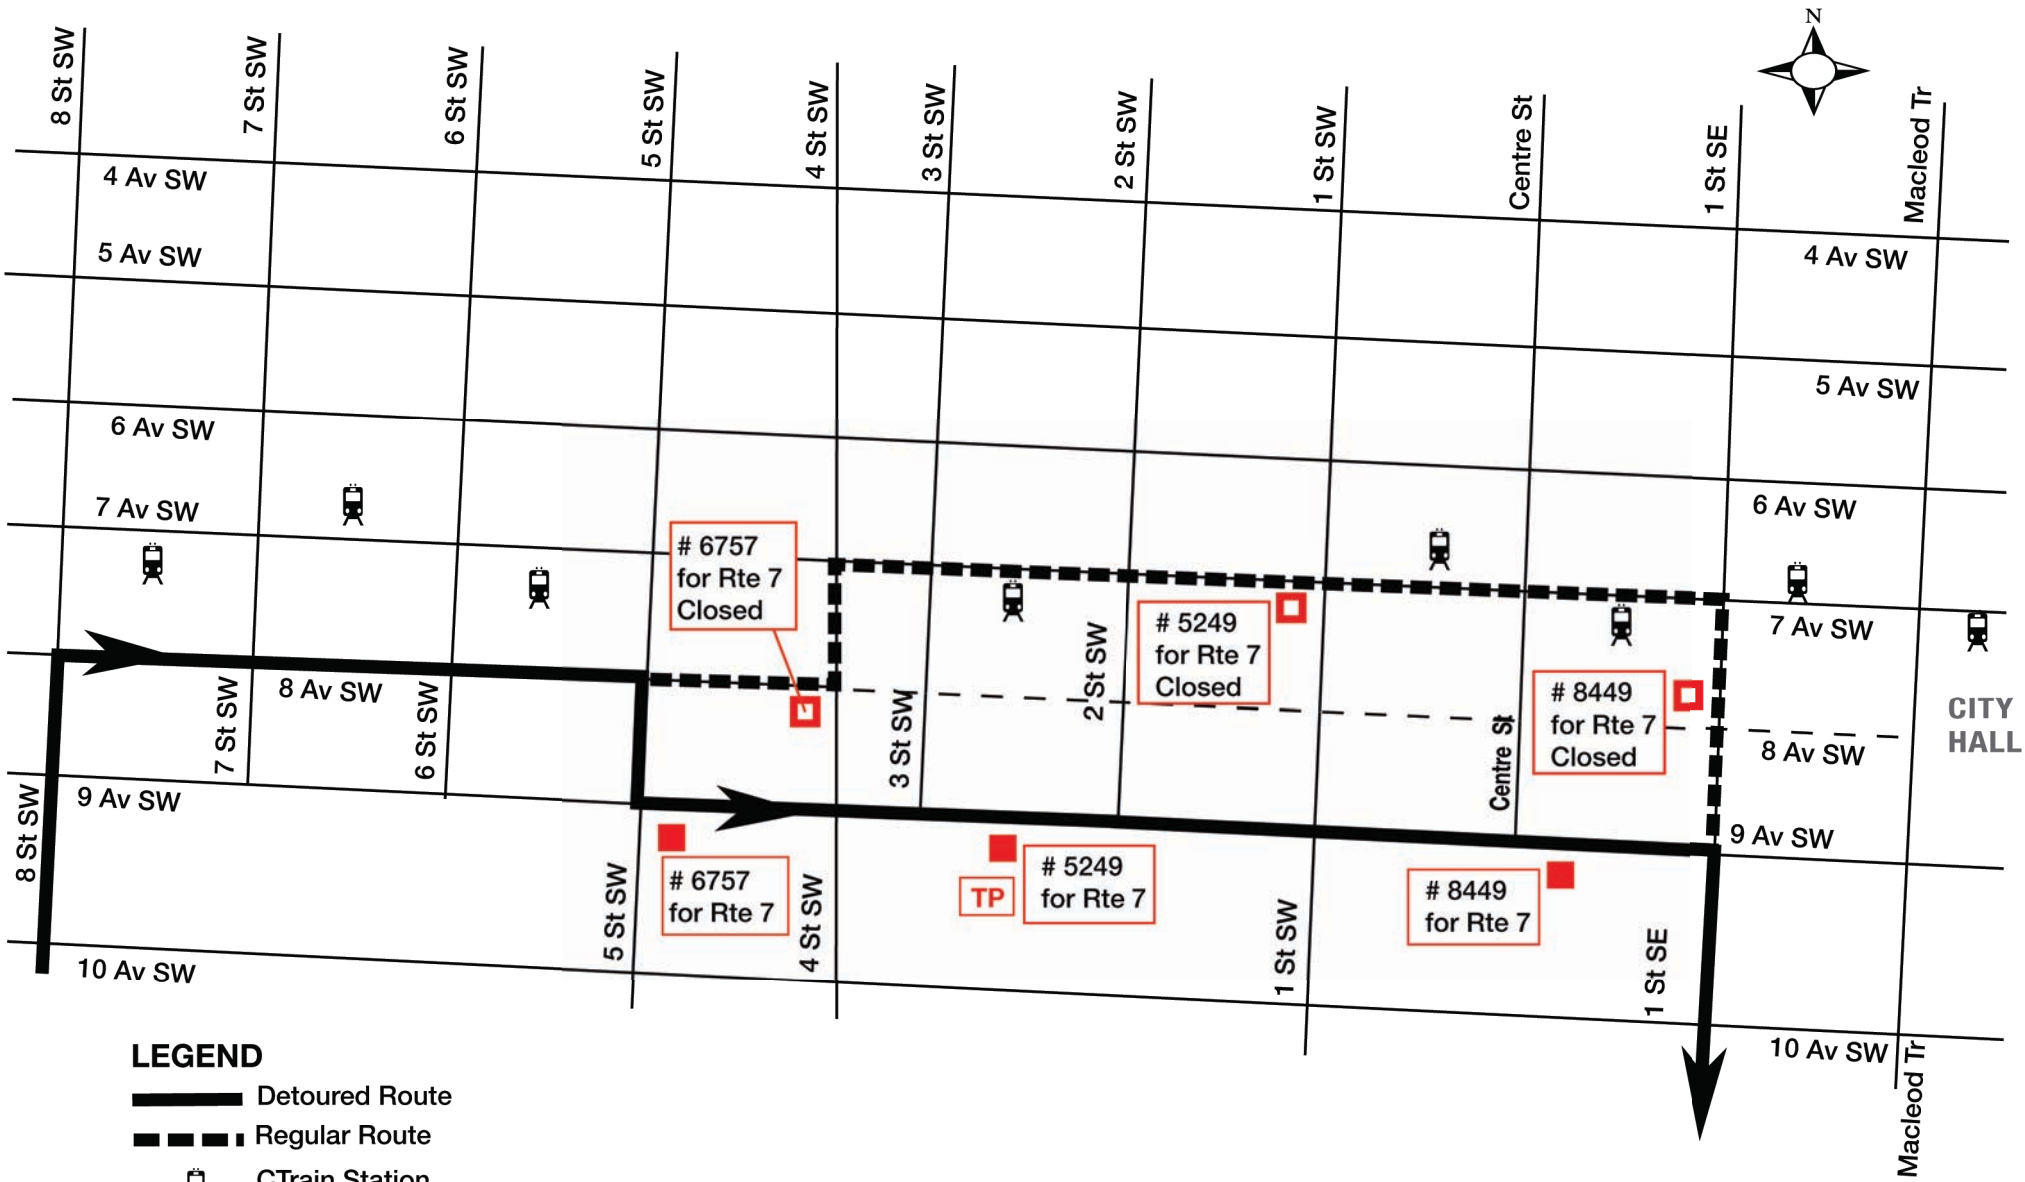

# Route 7 Detour

## LEGEND

-  Detoured Route
-  Regular Route
-  CTrain Station
-  Interim Bus Zone
-  Closed Bus Zone
-  Timepoint