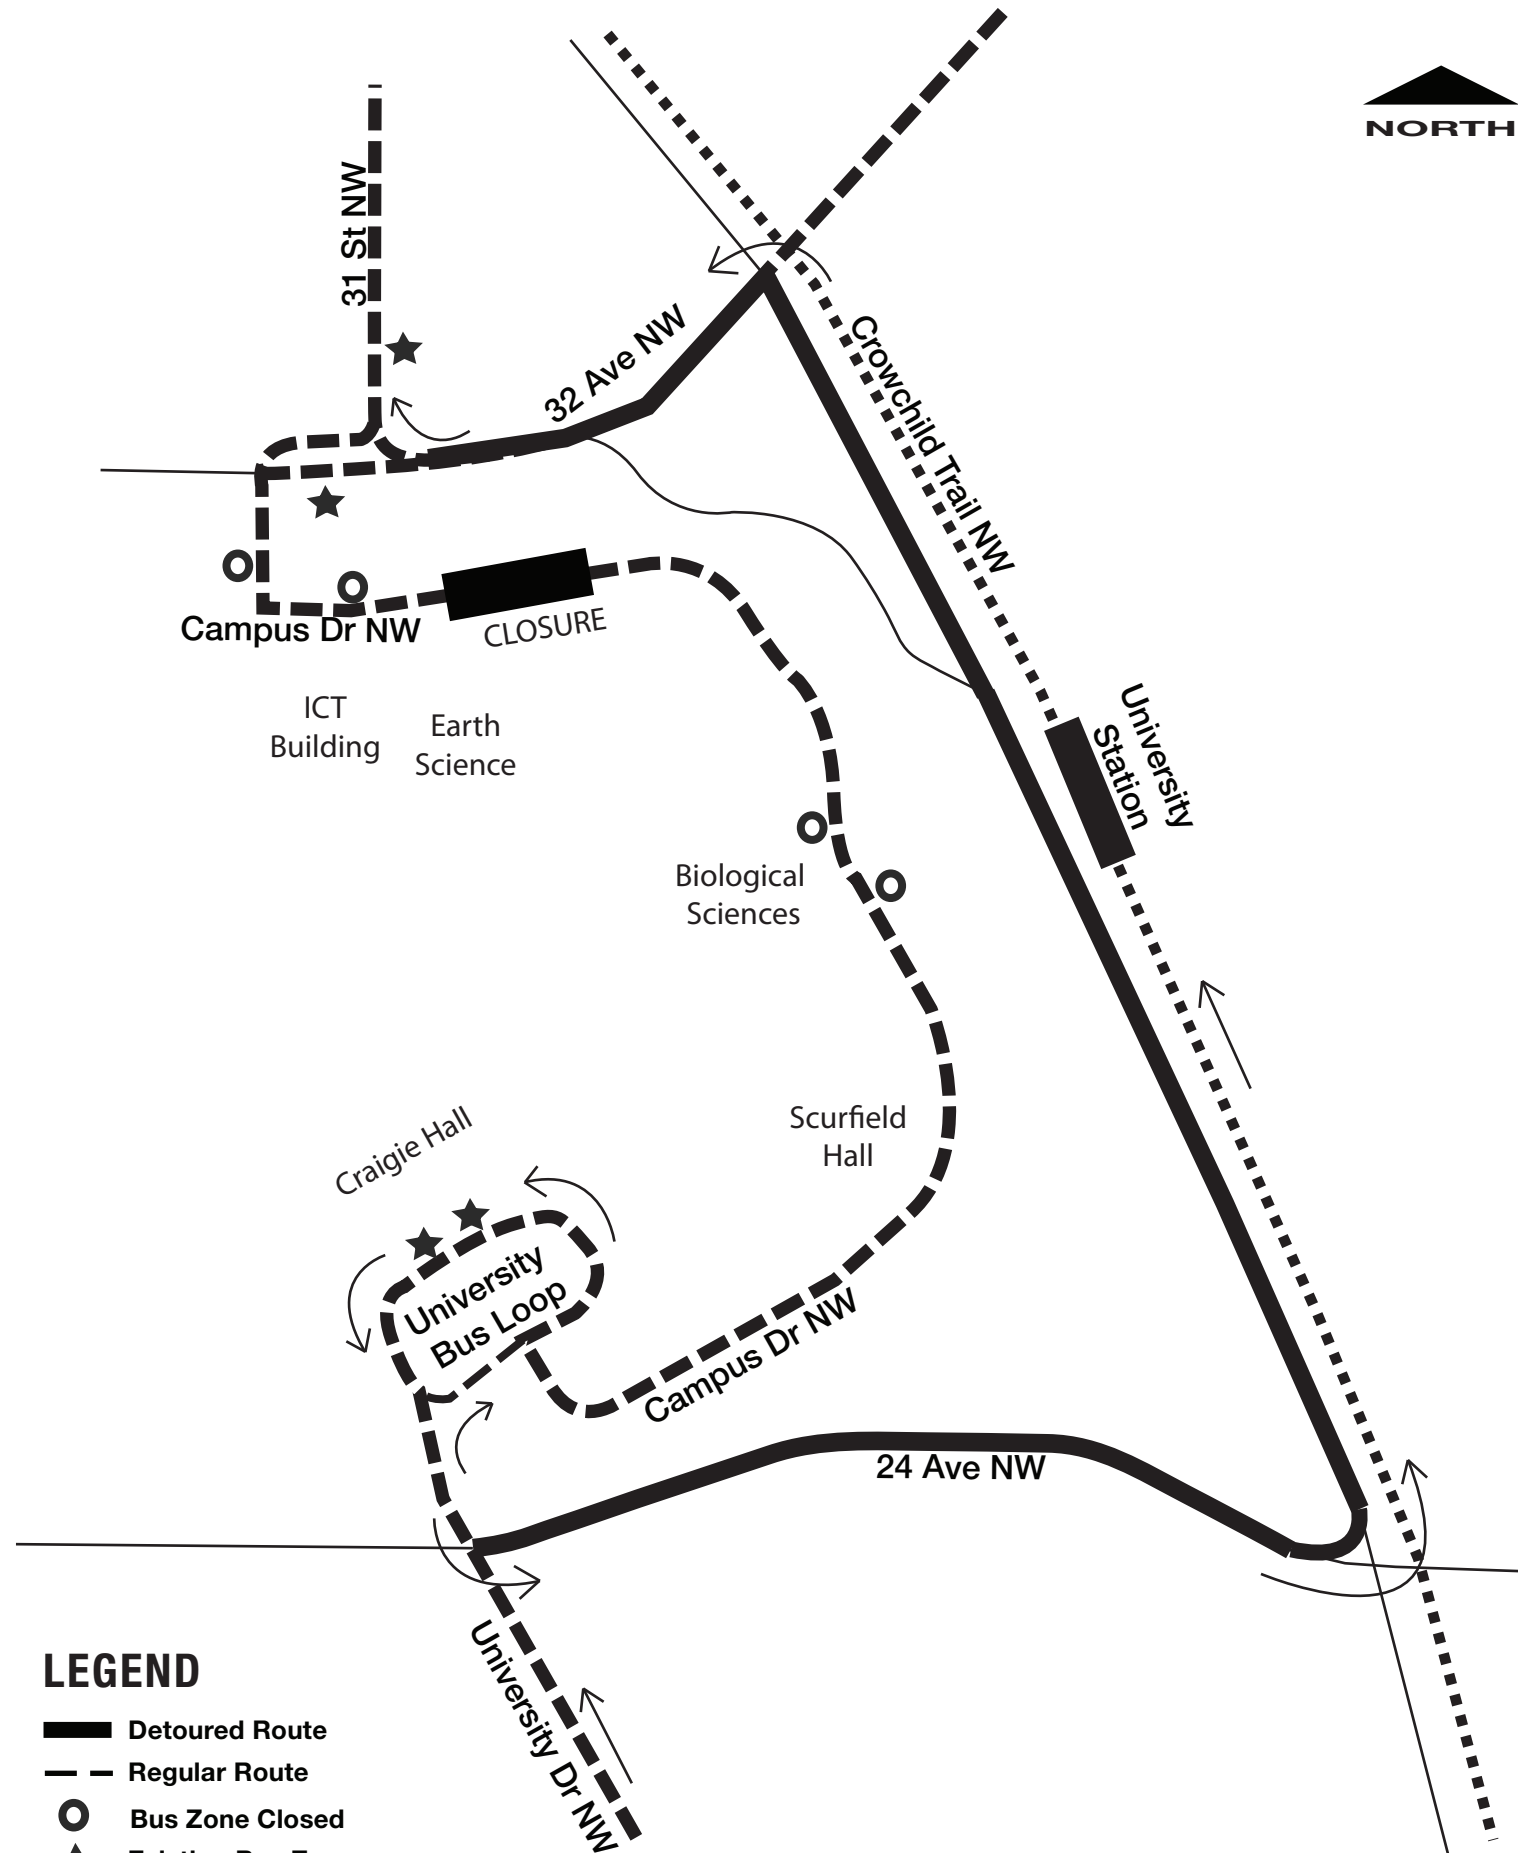

ROUTE 20 - Heritage DETOUR

- LEGEND**
- Detoured Route
 - Regular Route
 - Bus Zone Closed
 - Existing Bus Zone
 - LRT Line

ROUTE 20 - Northmount DETOUR

- LEGEND**
- Detoured Route
 - Regular Route
 - Bus Zone Closed
 - Existing Bus Zone
 - LRT Line