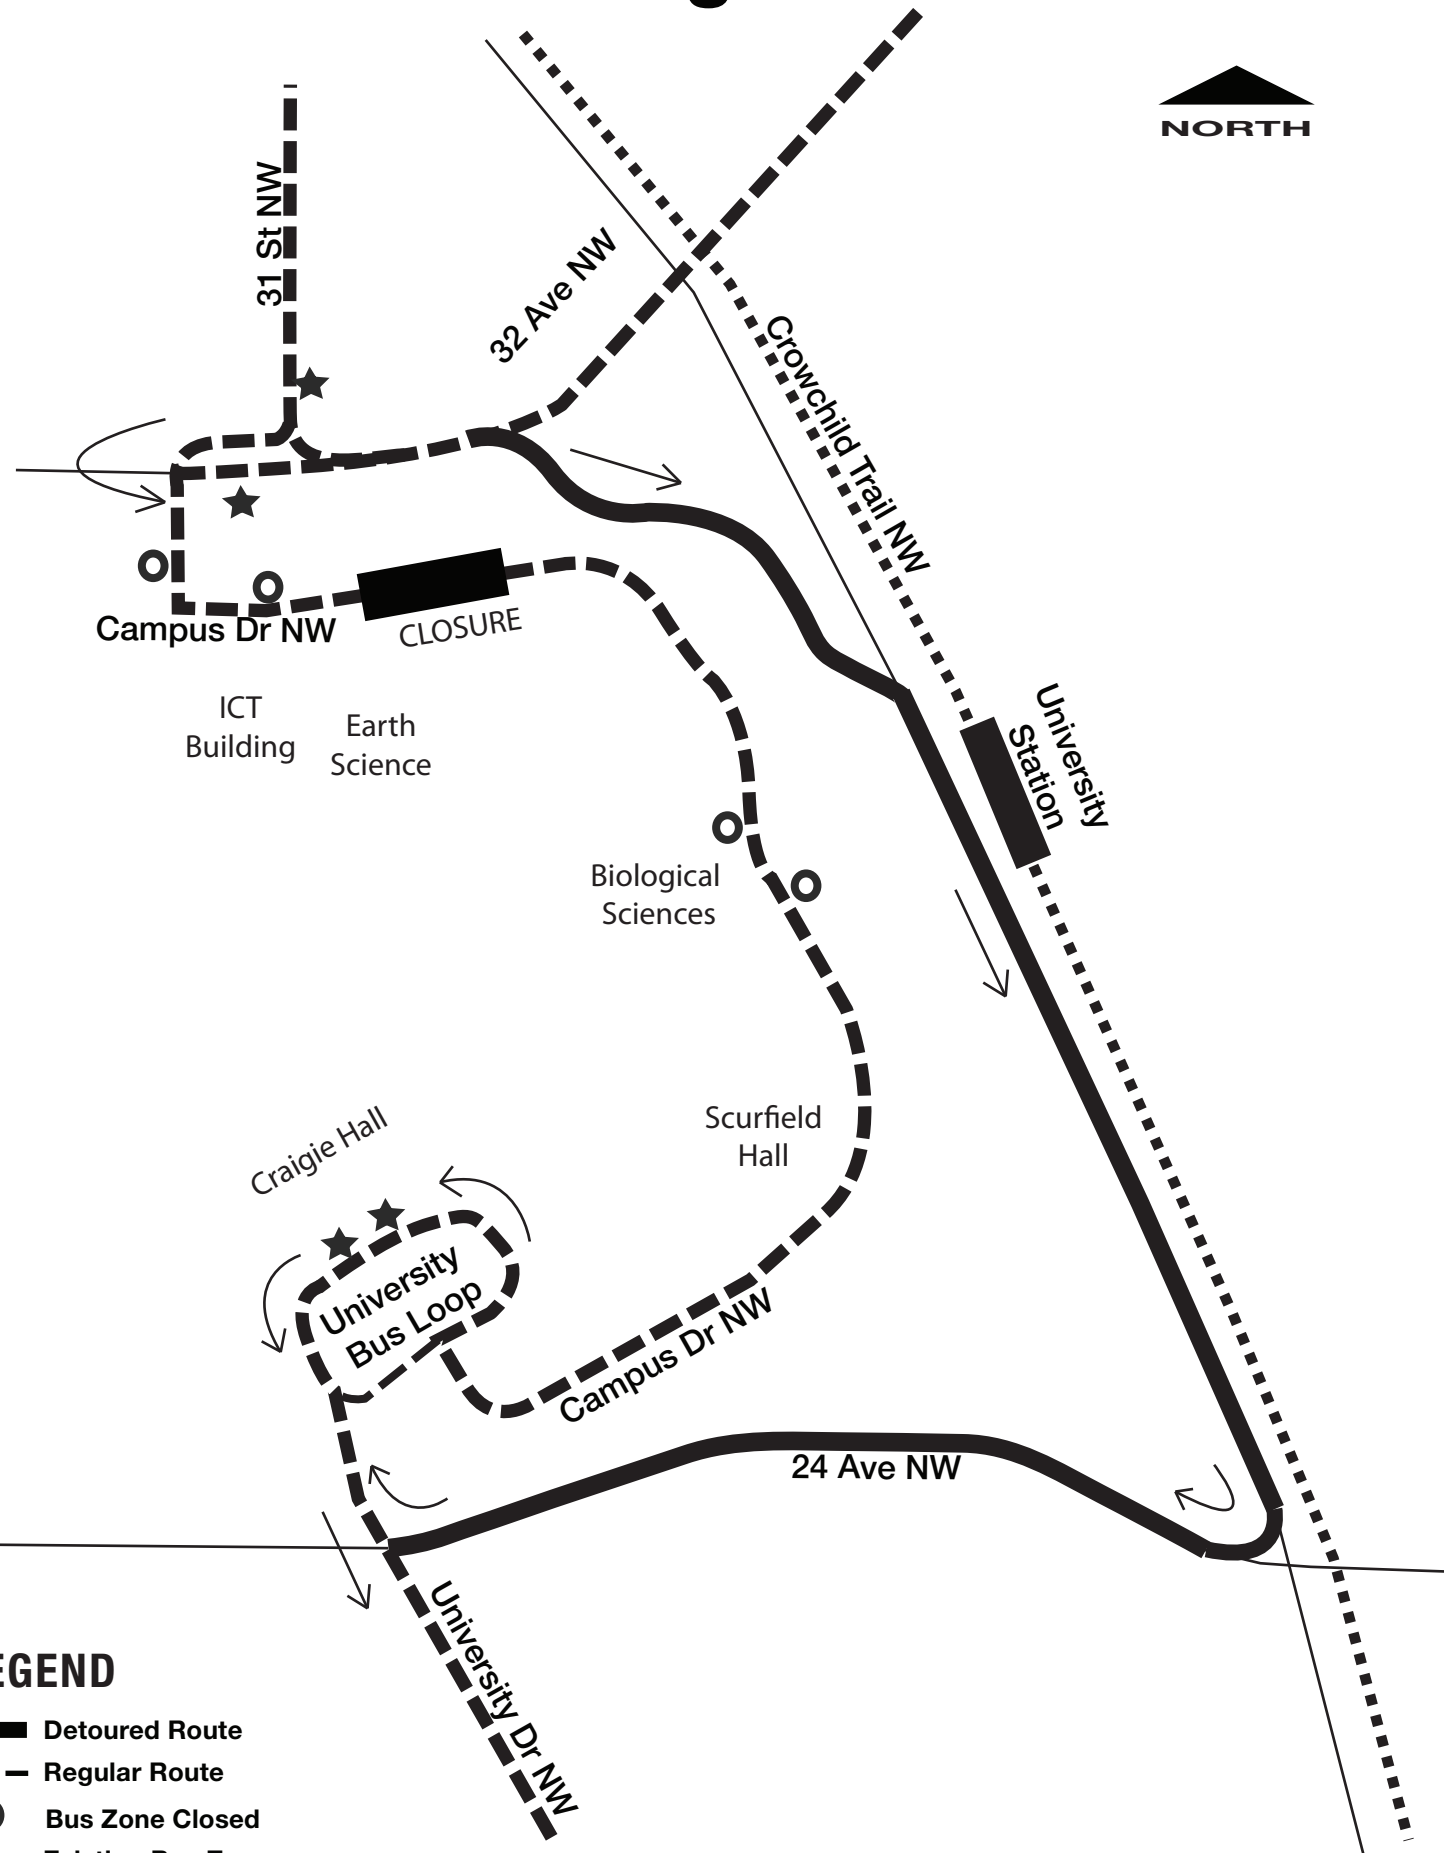

ROUTE 20 - Heritage DETOUR

- LEGEND**
- Detoured Route
 - Regular Route
 - Bus Zone Closed
 - Existing Bus Zone
 - LRT Line

ROUTE 20 - Northmount DETOUR

- LEGEND**
- Detoured Route
 - Regular Route
 - Bus Zone Closed
 - Existing Bus Zone
 - LRT Line