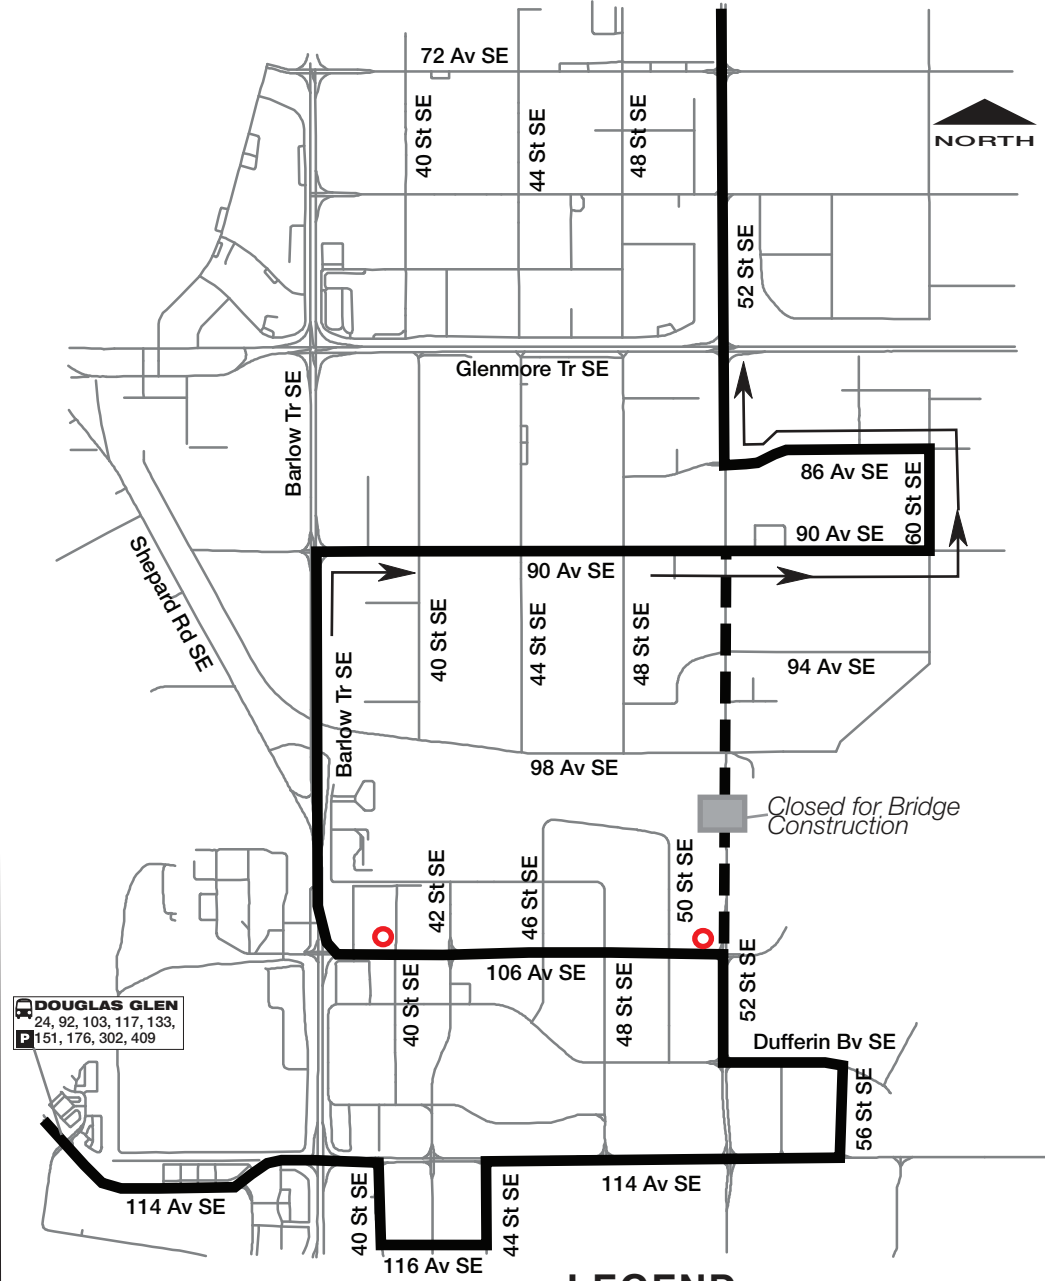

# ROUTE 176 - AM DETOUR

## LEGEND

- Detoured Route
- Regular Route
- Temporary Rte 176 AM stop
- Rte 176 AM Stop Closed

# ROUTE 176 - PM DETOUR

## LEGEND

- Detoured Route
- Regular Route
- Temporary Rte 176 PM stop

**DOUGLAS GLEN**  
24, 92, 103, 117, 133,  
151, 176, 302, 409

**DOUGLAS GLEN**  
24, 92, 103, 117, 133,  
151, 176, 302, 409