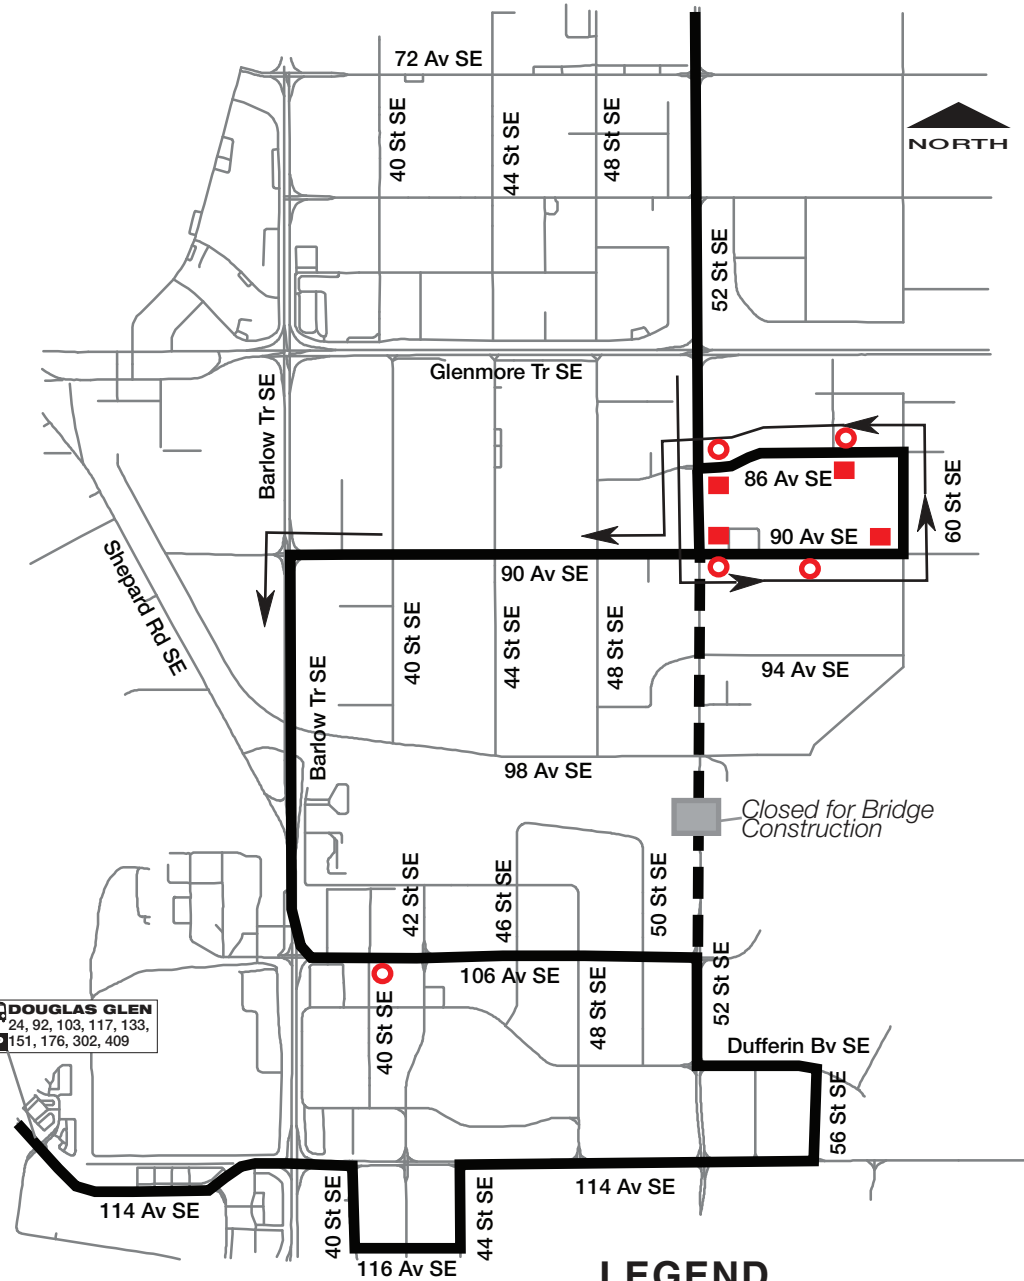

# ROUTE 176 - AM DETOUR

## LEGEND

- Detoured Route
- Regular Route
- Temporary Rte 176 AM stop
- Rte 176 AM Stop Closed

# ROUTE 176 - PM DETOUR

## LEGEND

- Detoured Route
- Regular Route
- Temporary Rte 176 PM stop

**DOUGLAS GLEN**  
24, 92, 103, 117, 133,  
151, 176, 302, 409

**DOUGLAS GLEN**  
24, 92, 103, 117, 133,  
151, 176, 302, 409