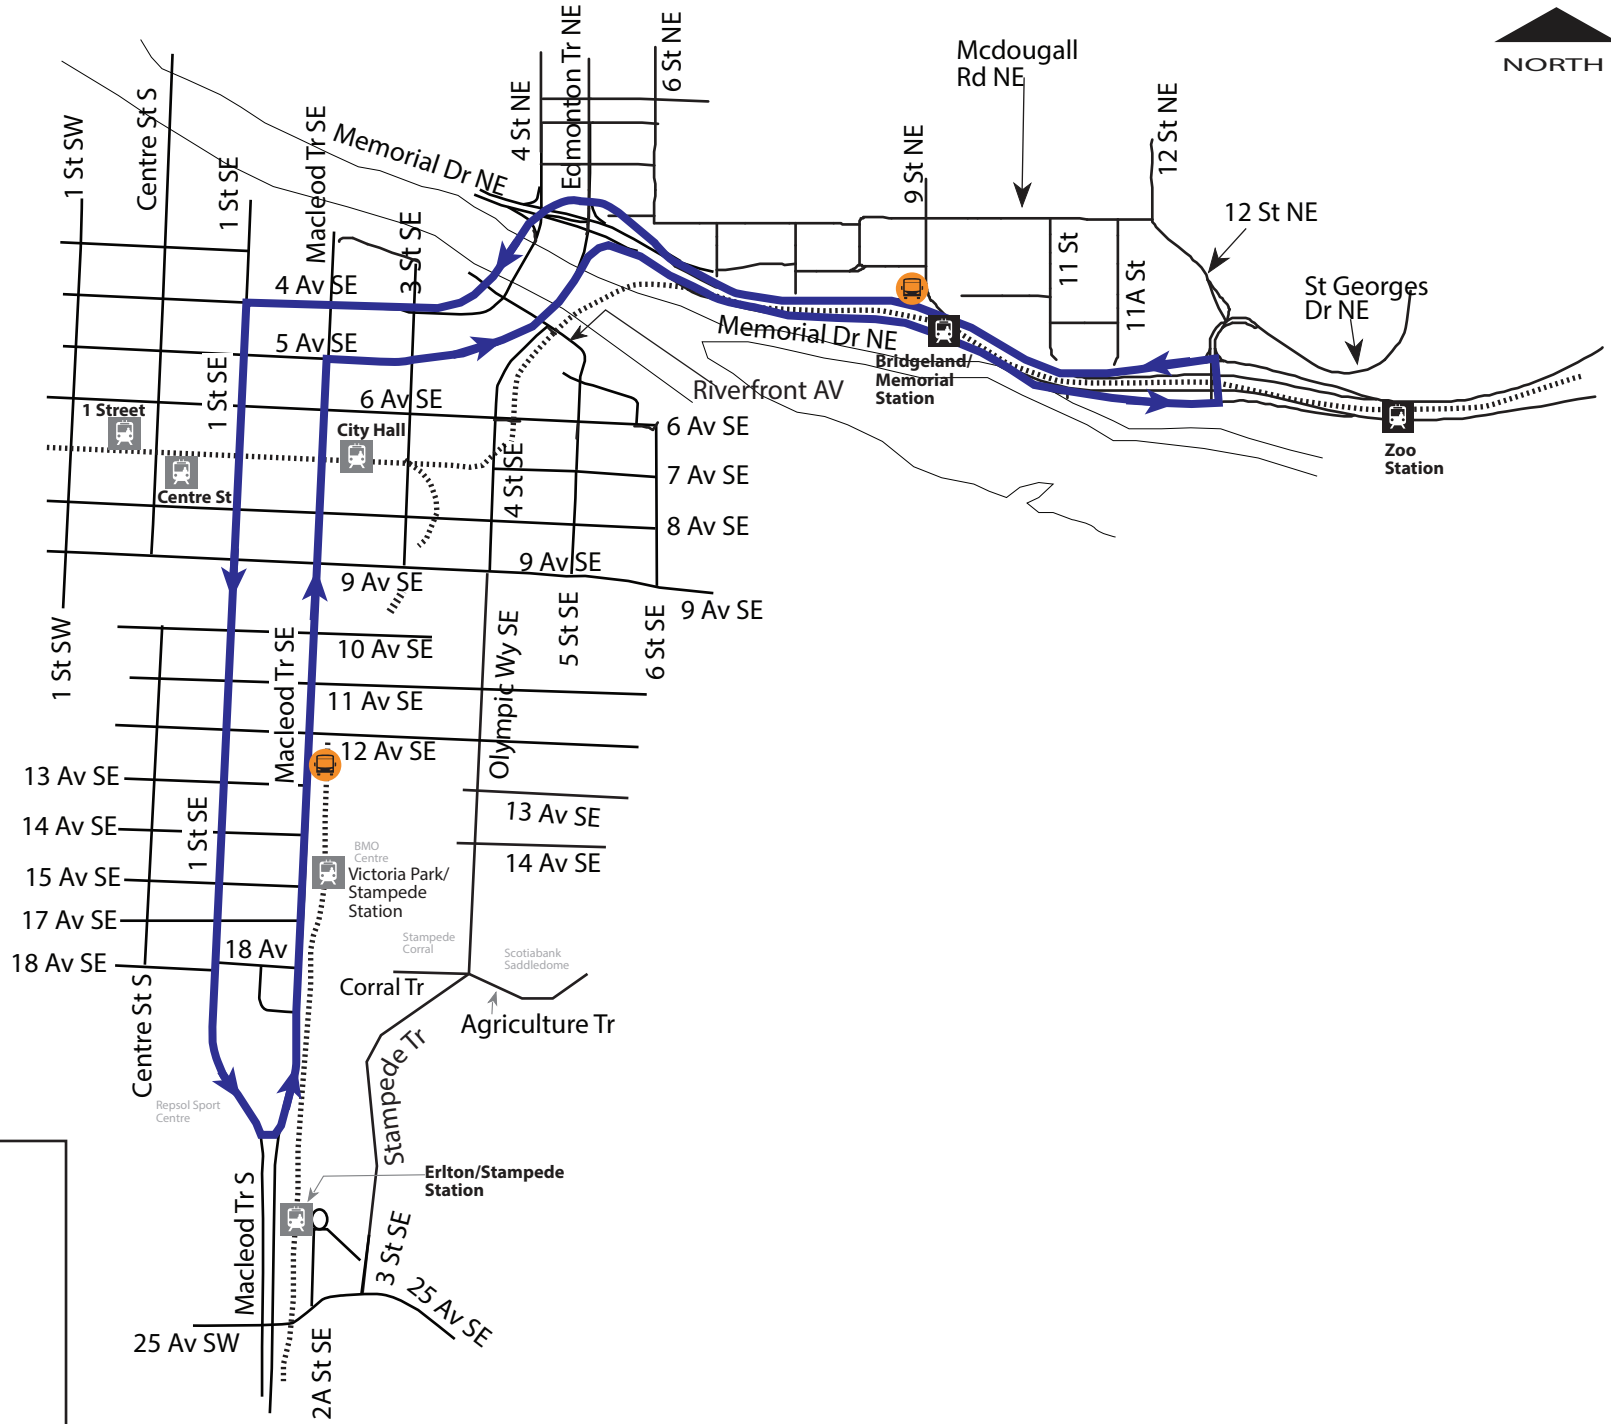

Blue Line Express (Macleod TR - Bridgeland Station)

LEGEND

- Route
- CTrain Line
- C CTrain Station
- C CTrain Station Closed
- E Express Stop