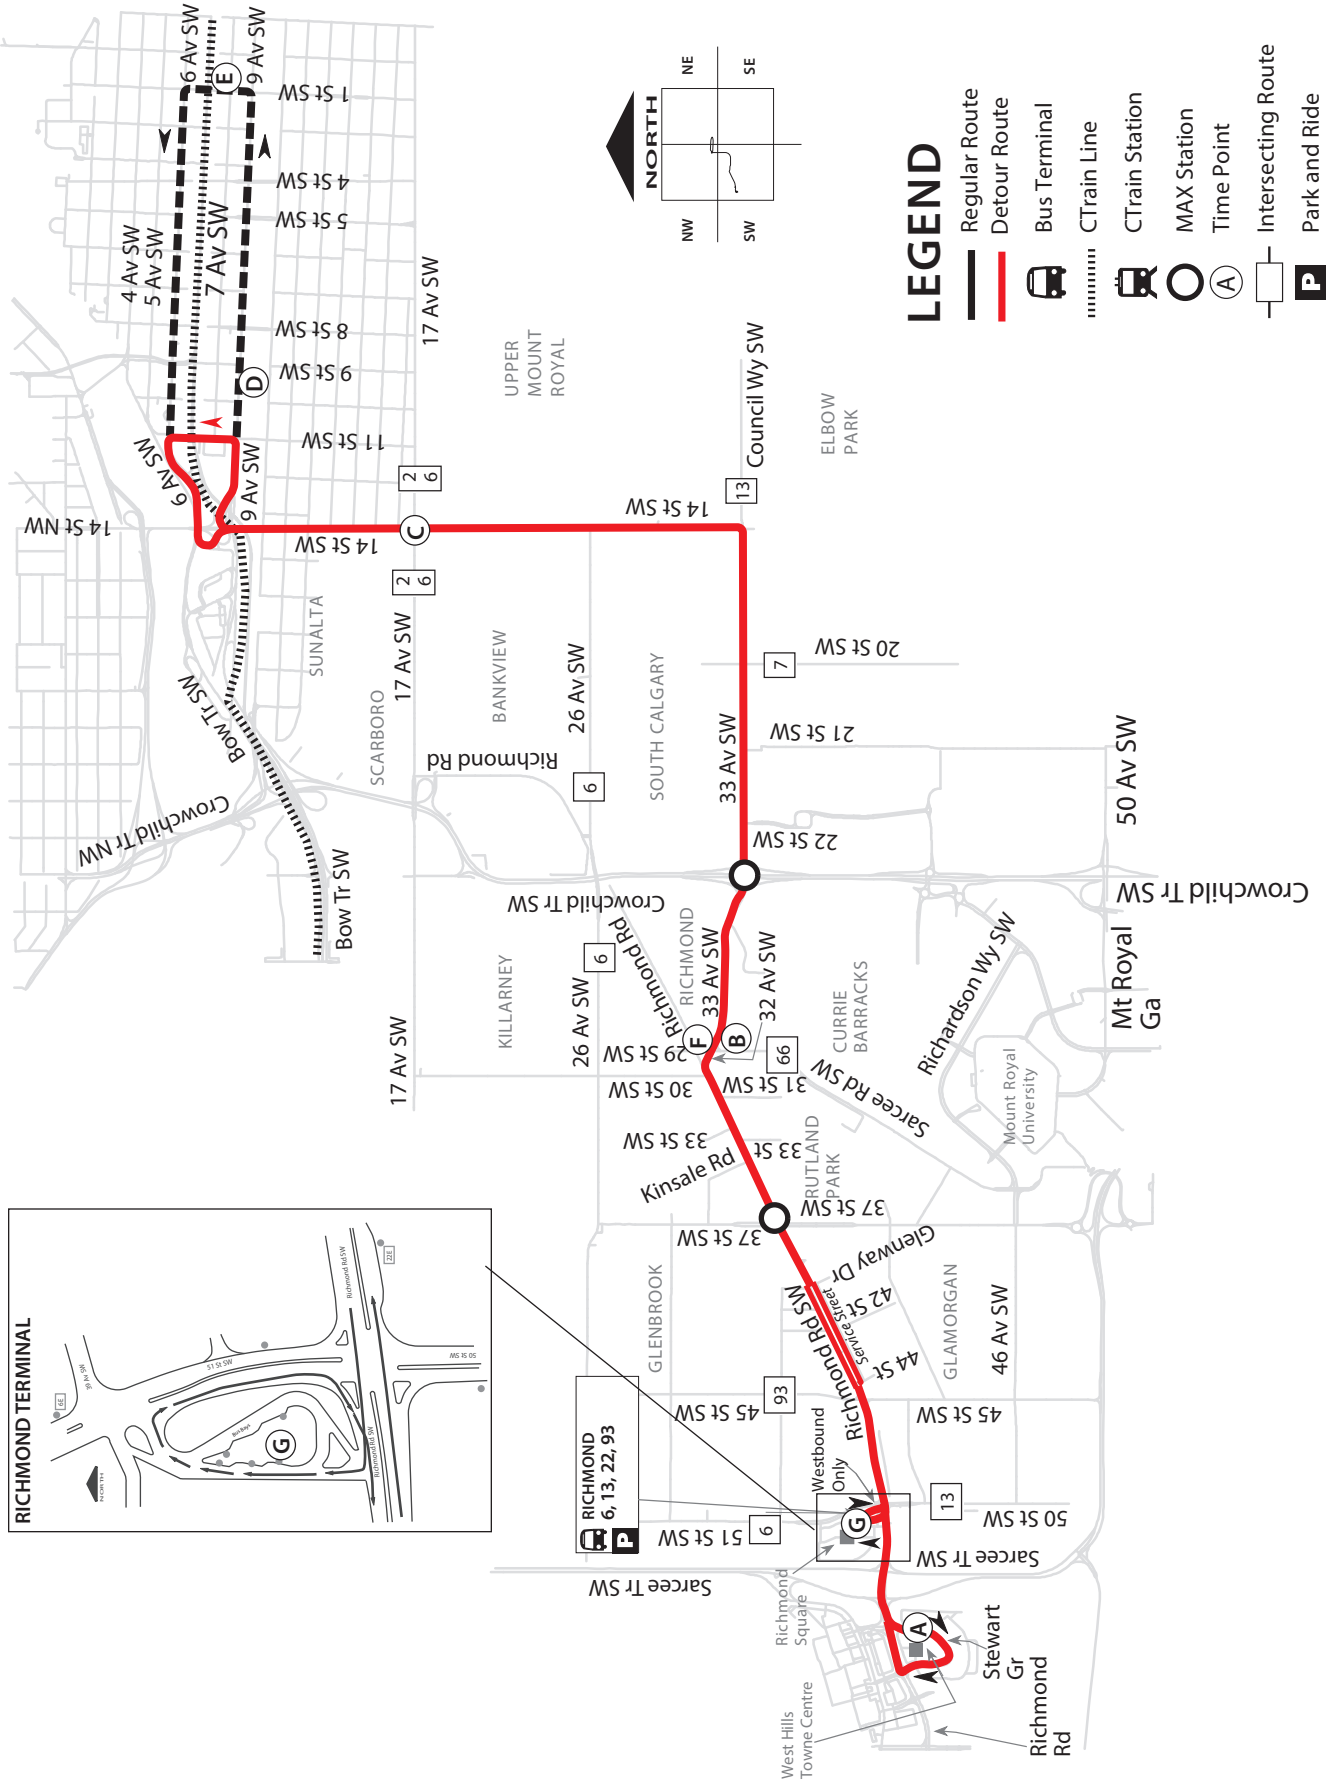

STAMPEDE PARADE DETOUR

Richmond Road Route 22

LEGEND

- Regular Route
- Detour Route
- Bus Terminal
- CTrain Line
- CTrain Station
- MAX Station
- Time Point
- Intersecting Route
- Park and Ride