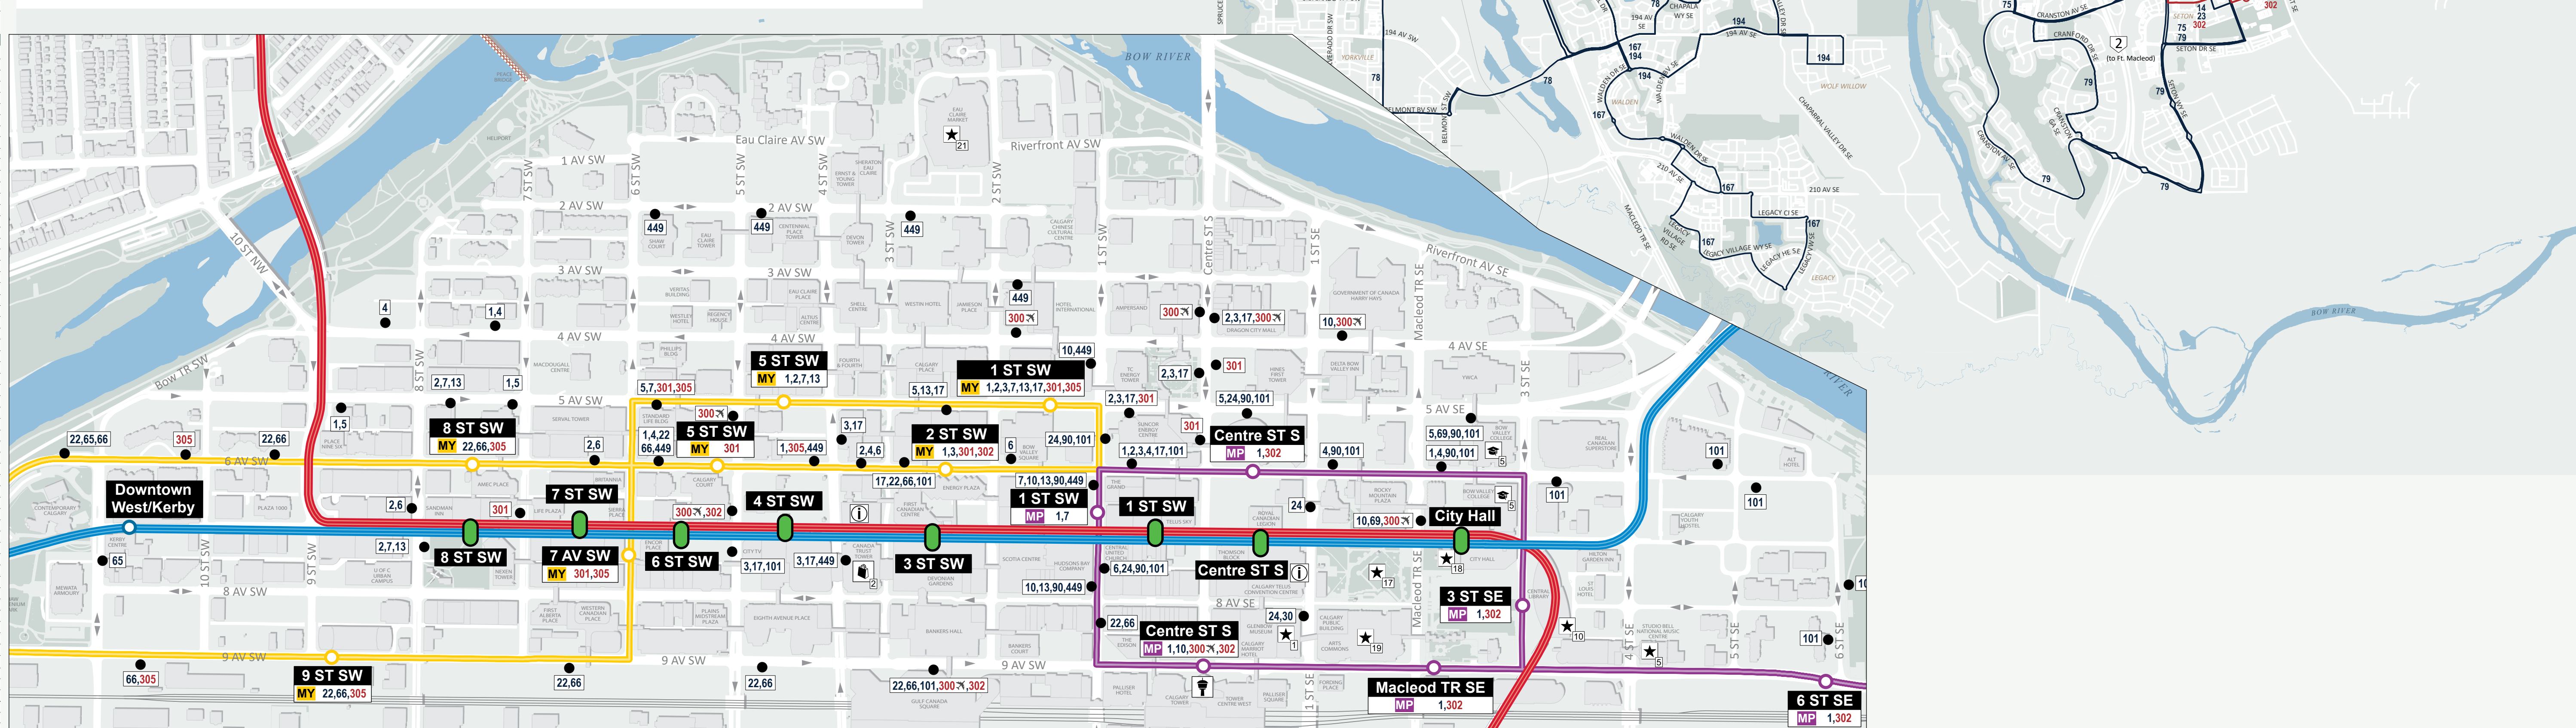

LEGEND
CTrain
Red Line
Blue Line
MAX
MAX Purple
MAX Orange
MAX Teal
MAX Yellow
Regular/Express Routes
BRT (Bus Rapid Transit) and Stops
CTrain/MAX Station and Bus Terminal names
Bus only crossing
Free fare zone

Map on this side
Duplicate map area
Map on other side