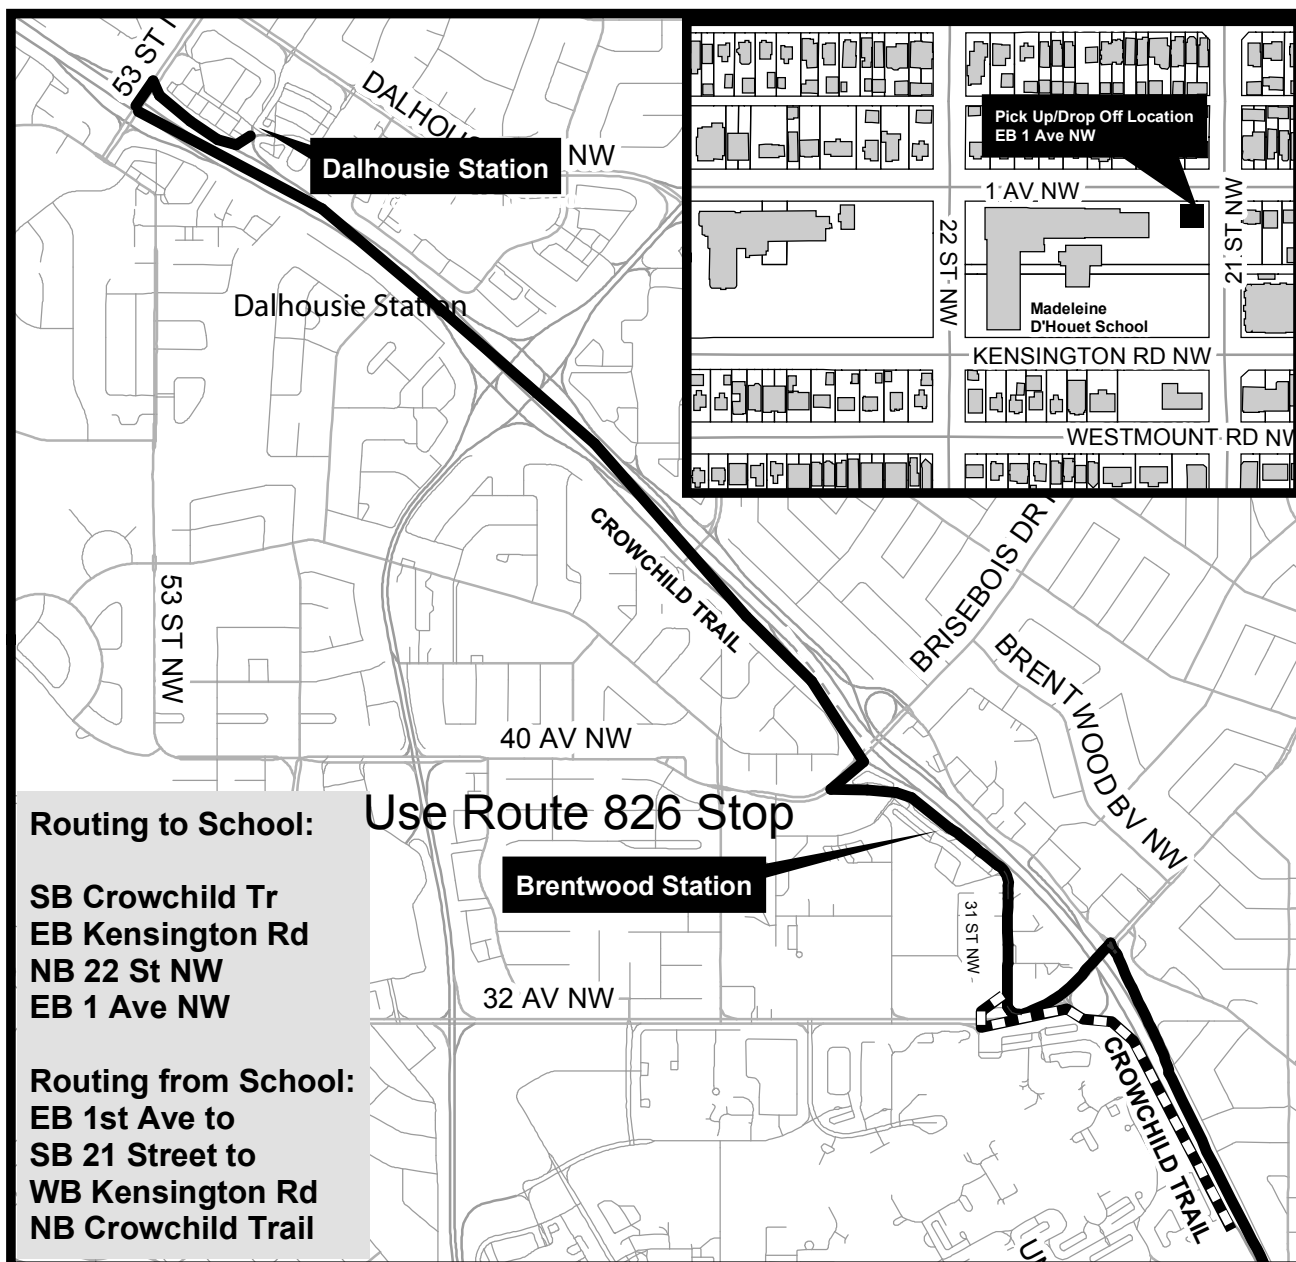

# Calgary Transit

Last Revision: 2019 August 13

Show on Destination Sign:

ROUTE:

KEY:

GAR:

Route 833 - Madeleine D' Houet/Brentwood / Dalhousie  
108 - 22 Street N.W.

This is NOT a charter route. Regular transit fares apply.