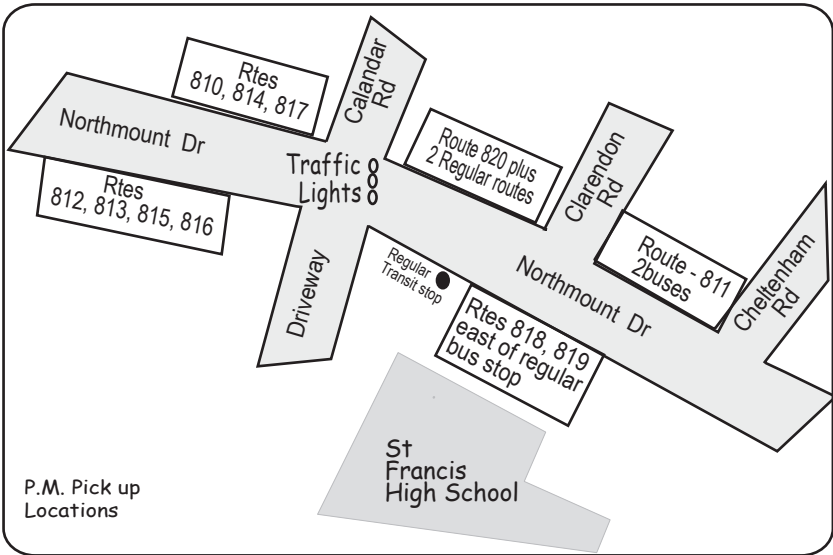

Rte 816 St. Francis/Citadel/ Hawkwood

Service provided to all Calgary Transit bus zones on route north of John Laurie Blvd.

Note: Citadel Way covered for p.m. drop offs only by Route 816
 Route 812 does a.m. pick ups

Commence a.m. pick ups northbound

Do not block driveways for businesses

This is NOT a charter route. Regular transit fares apply.