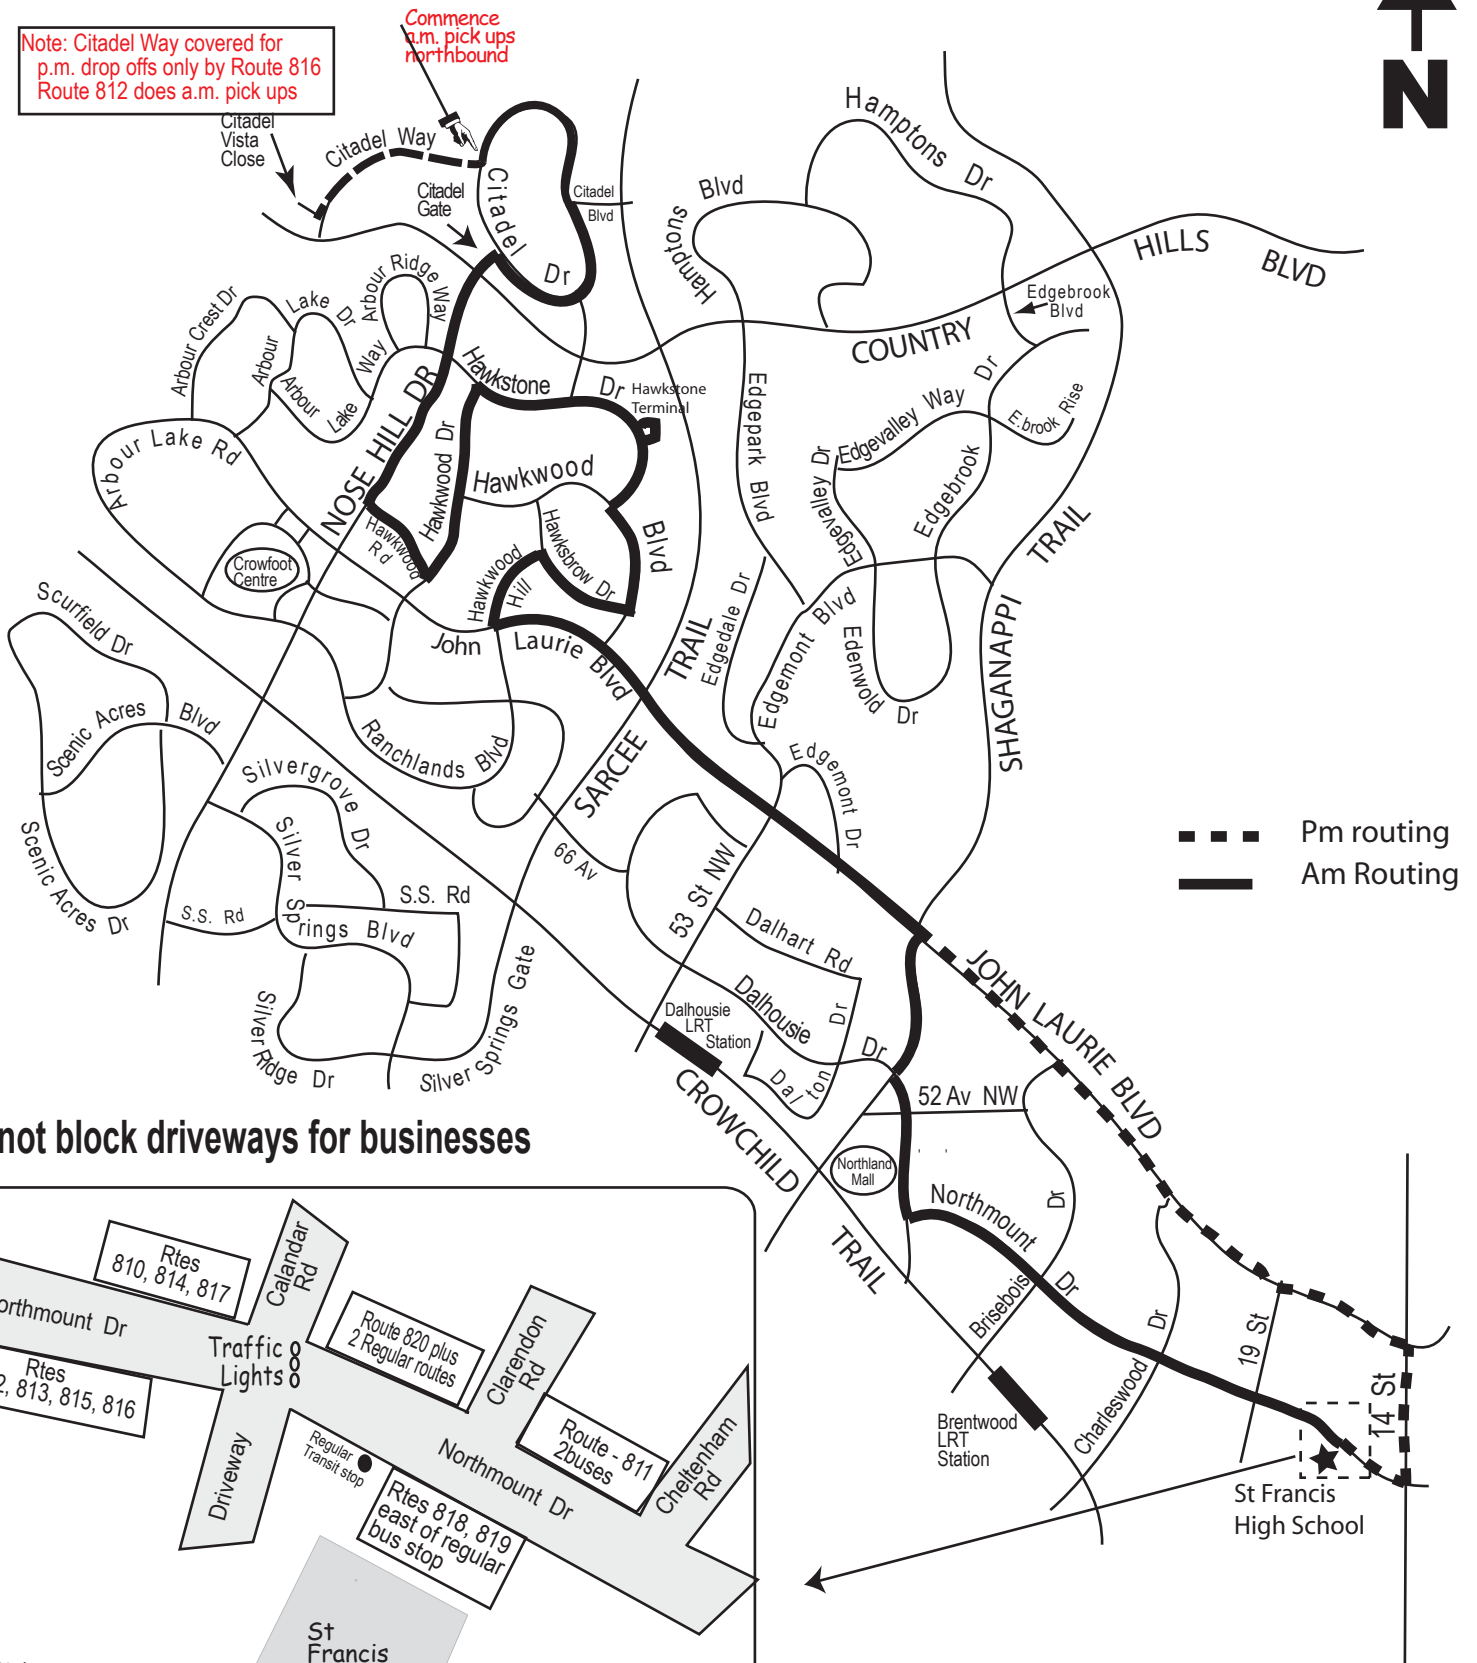

Rte 816 St. Francis/Citadel/ Hawkwood

Service provided to all Calgary Transit bus zones on route north of John Laurie Blvd.

Note: Citadel Way covered for p.m. drop offs only by Route 816
 Route 812 does a.m. pick ups

Commence a.m. pick ups northbound

Do not block driveways for businesses

This is NOT a charter route. Regular transit fares apply.